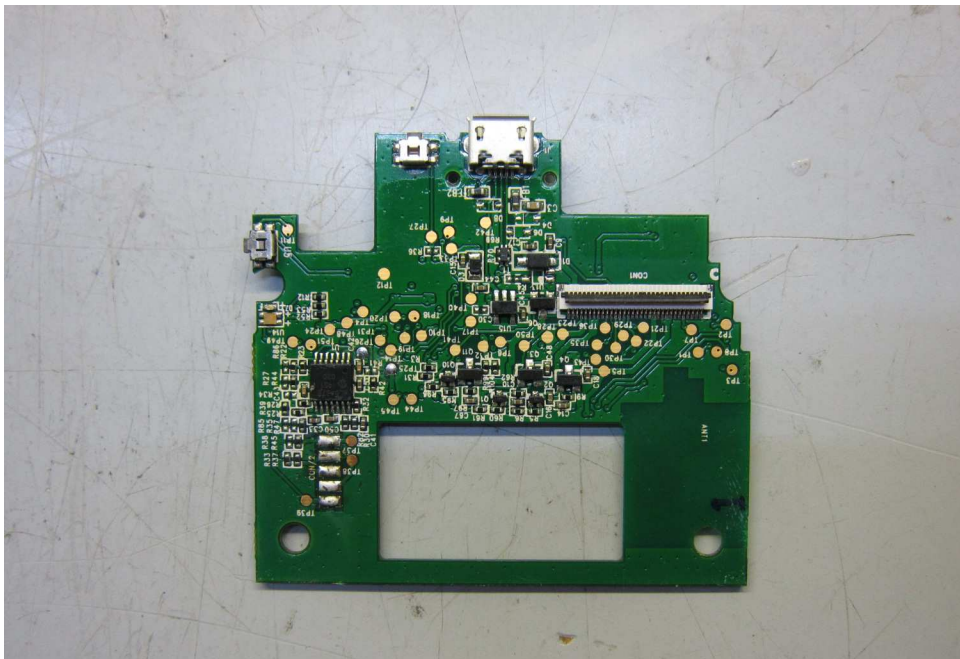

Equipment Photographs

(Internal)

Equipment Photographs

(Internal)

INTERTEK TESTING SERVICE

Report No.: HK21050718

Equipment Photographs

(Internal)