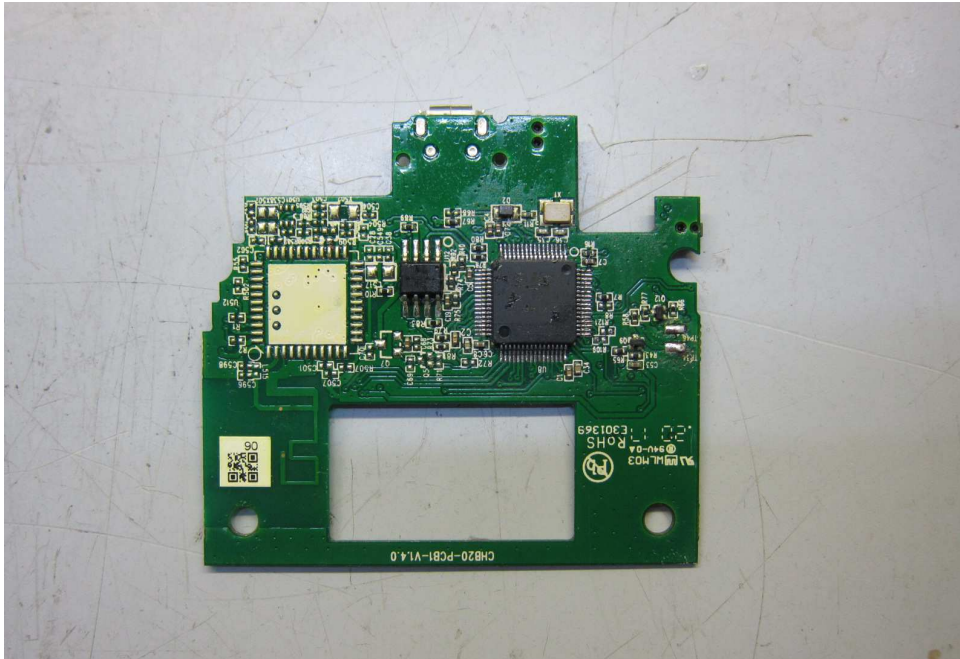

Equipment Photographs

(Internal)

Equipment Photographs

(Internal)

INTERTEK TESTING SERVICE

Report No.: HK21050718

Equipment Photographs

(Internal)