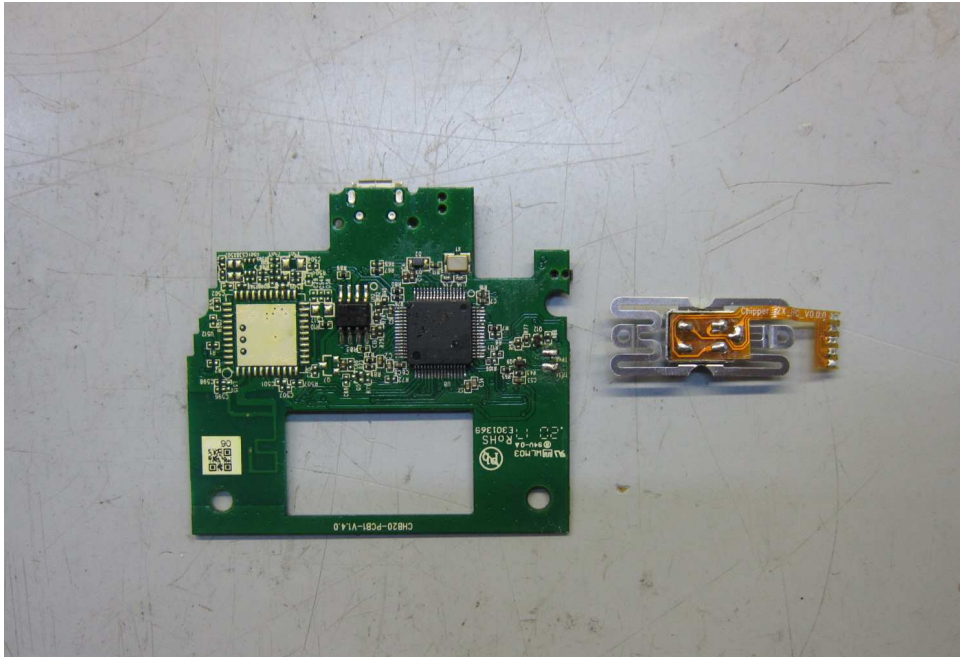

Equipment Photographs

(Internal)

Equipment Photographs

(Internal)

INTERTEK TESTING SERVICE

Report No.: HK21050718

Equipment Photographs

(Internal)