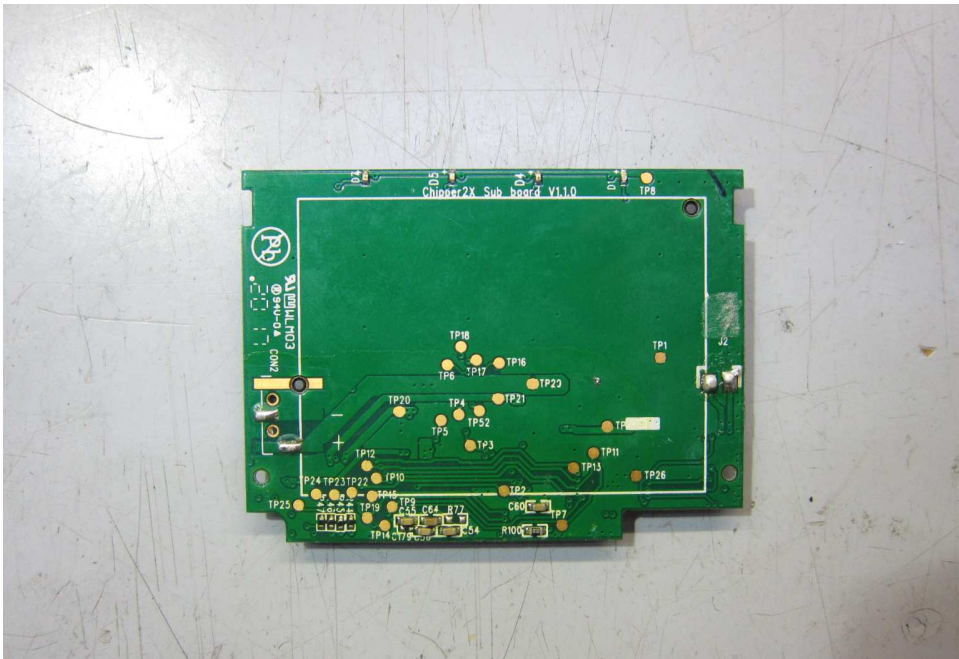

Equipment Photographs

(Internal)