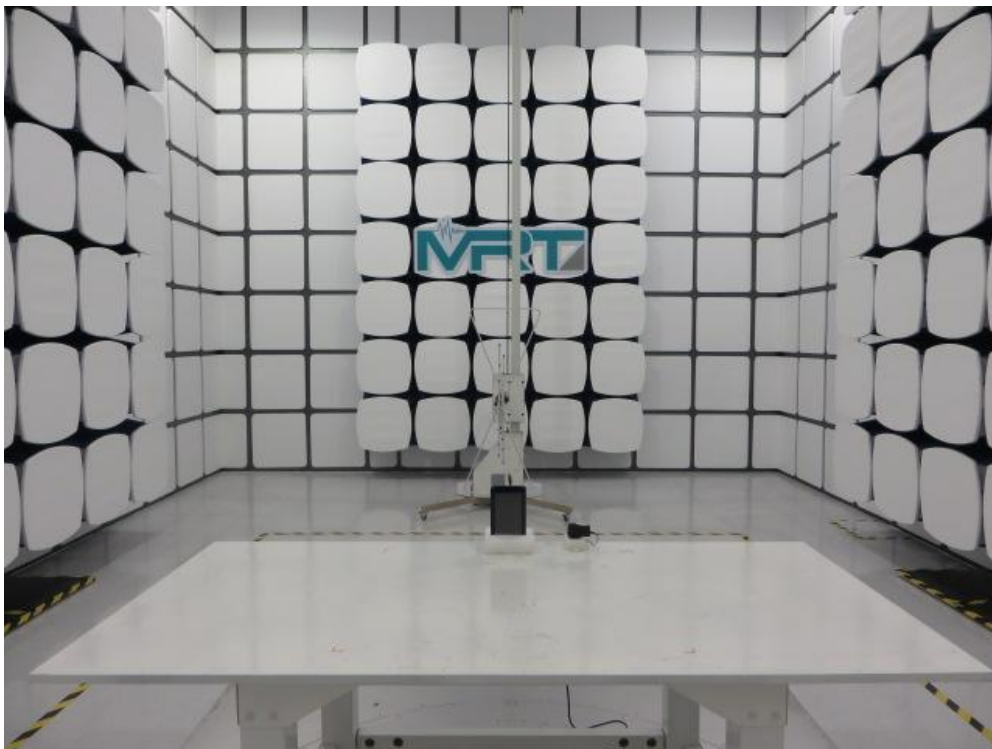

RF Test Setup Photo

Description: Front view of Conducted Emission Test Setup

Description: Back view of Conducted Emission Test Setup

Description: Radiated Emission Test Setup for 9kHz ~ 30MHz

Description: Radiated Emission Test Setup for 30MHz ~ 1GHz

Description: Radiated Emission Test Setup for 1GHz ~ 18GHz

Description: Radiated Emission Test Setup for 18GHz ~ 25GHz