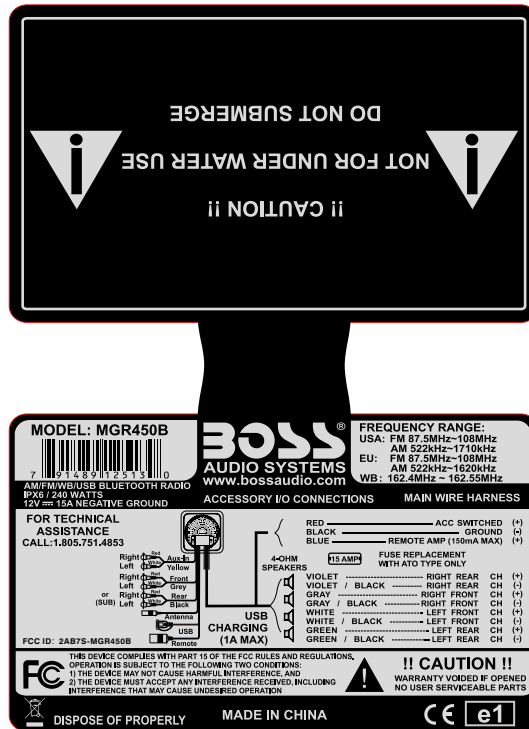

CHAISS MODEL LABEL

For Model: **MGR450B(BOSS BRAND)**

P/N: 706-MGR45001-BO-02

DATE:2020-11-18

SCALE:1/1

COLOR: SILVER BACKGROUND/BLACK LETTERING

SIZE: 70X42MM