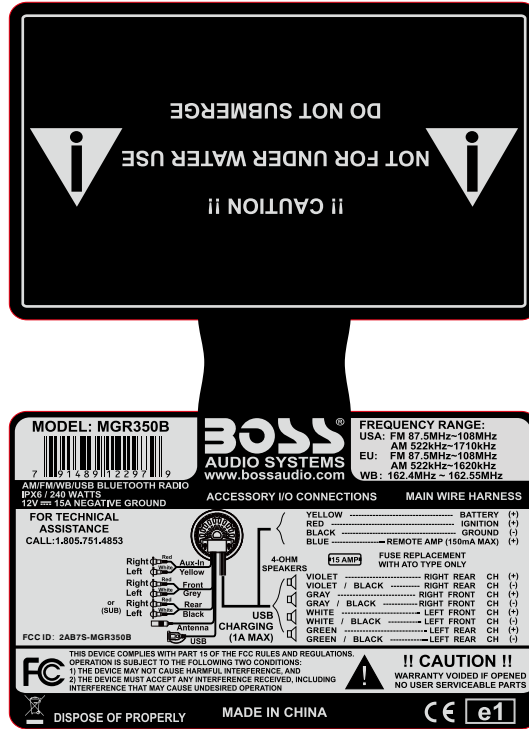

TOP LABEL

For Model: **MGR350B(BOSS BRAND)**

P/N: 706-MGR00201-BO-05

DATE:2021-03-29

COLOR: SILVER BACKGROUND/BLACK LETTERING
BLACK BACKGROUND/SILVER LETTERING
SIZE: 70X42MM