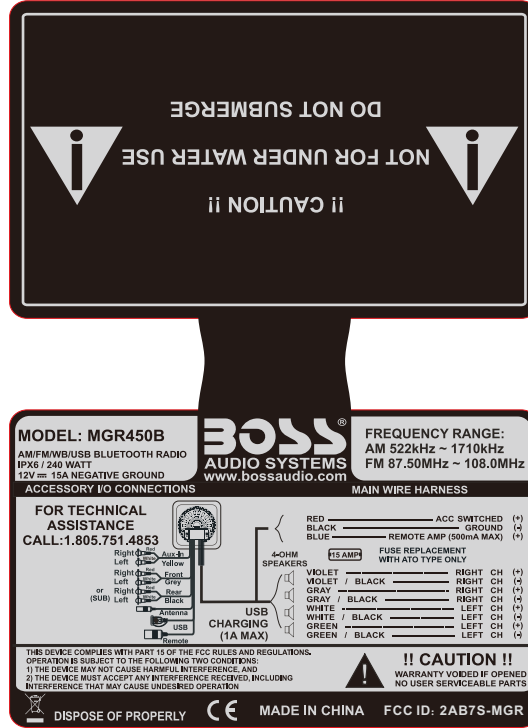

# CHAISS MODEL LABEL

For Model : **MGR450(BOSS BRAND)**

P/NO:

DATE:2017-04-14

SCALE:1/1

COLOR: SILVER BACKGROUND/BLACK LETTERING

SIZE: 70X42MM