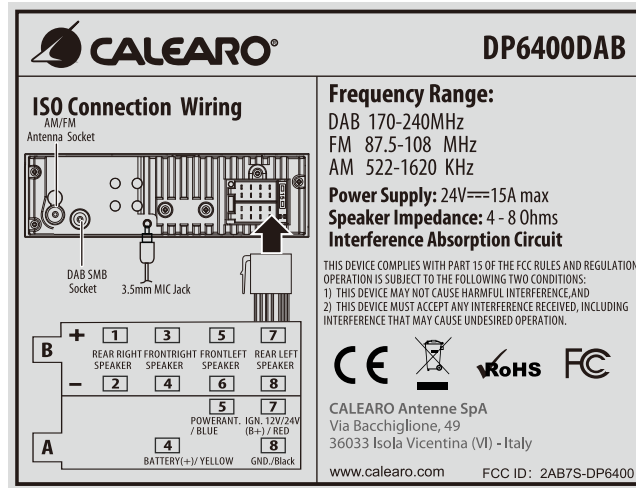

TOP LABEL

For Model : **DP6400DAB (CALEARO BRAND)**SMPO4220****

P/NO:706-DP640001-CL-XX

DATE:2022-05-16

SCALE:1/1

COLOR: SILVER BACKGROUND/BLACK LETTERING

SIZE: 85X65MM