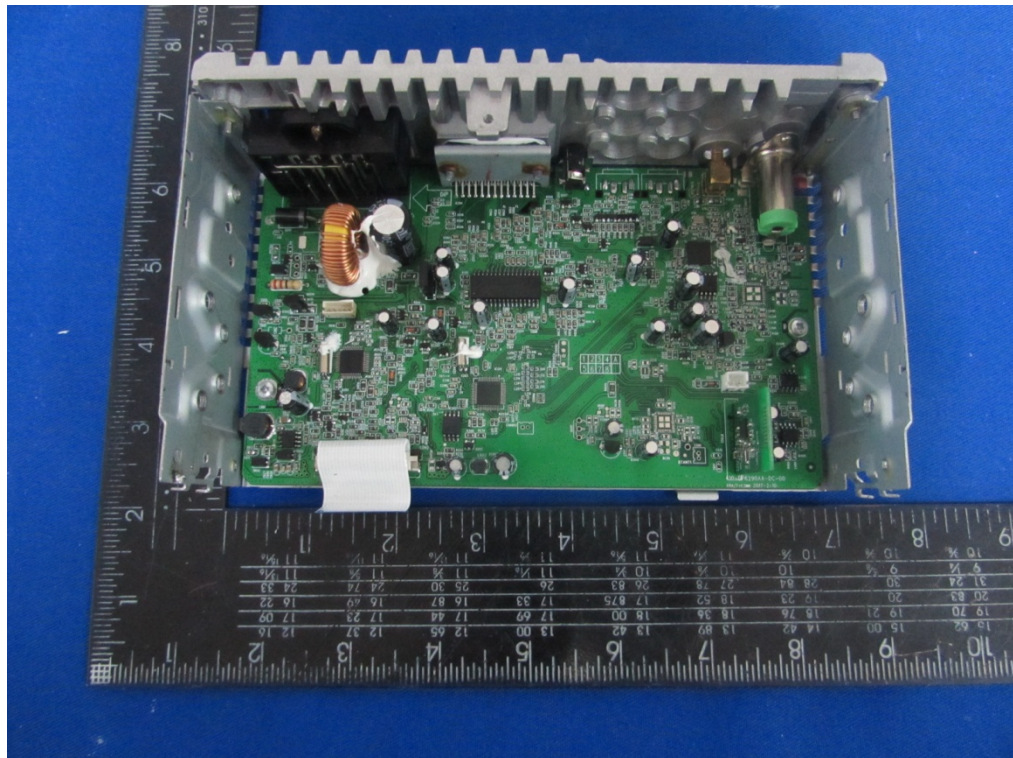

**Internal Photos**  
M/N: DP6290DAB

**Internal Photos**  
M/N: DP6290DAB

**Internal Photos**  
M/N: DP6290DAB

**Internal Photos**  
M/N: DP6290DAB

Bluetooth  
Antenna