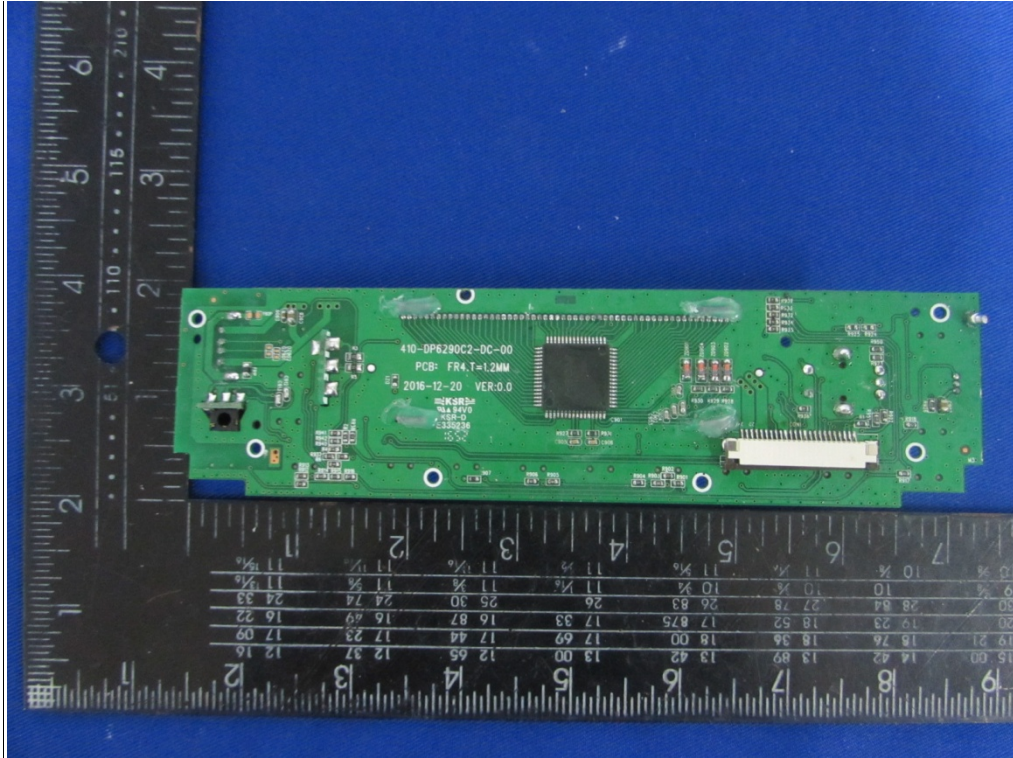

**Internal Photos**  
M/N: DP6290DAB

**Internal Photos**  
M/N: DP6290DAB

**Internal Photos**  
M/N: DP6290DAB

**Internal Photos**  
M/N: DP6290DAB

Bluetooth  
Antenna