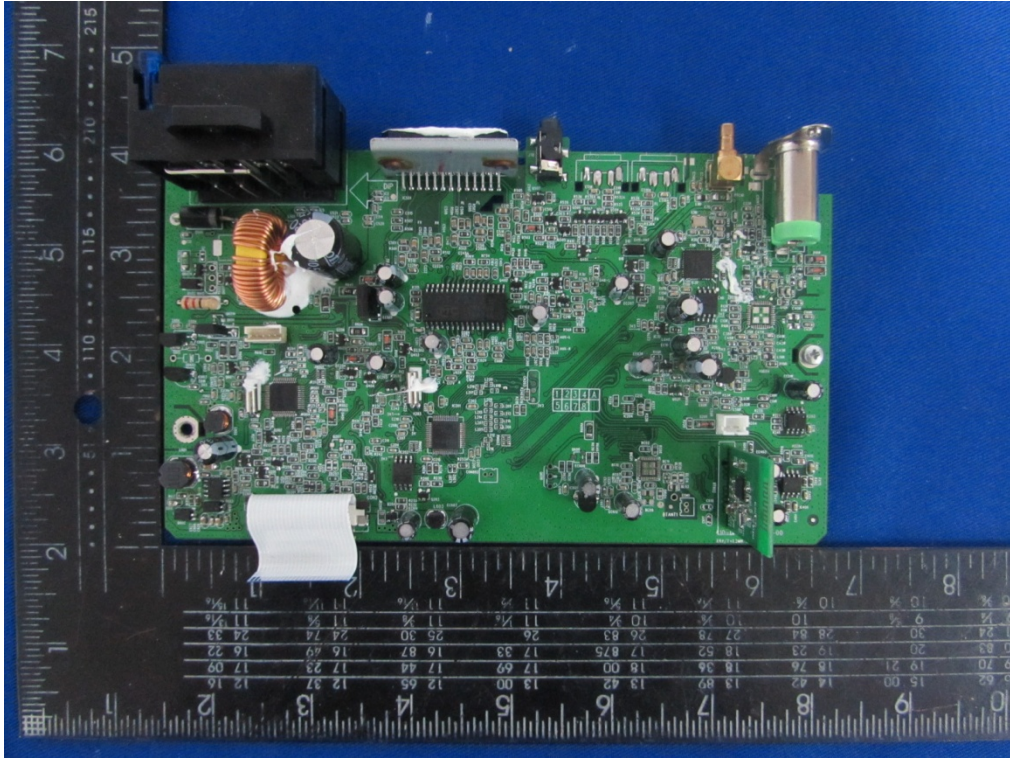

**Internal Photos**  
M/N: DP6290DAB

**Internal Photos**  
M/N: DP6290DAB

**Internal Photos**  
M/N: DP6290DAB

**Internal Photos**  
M/N: DP6290DAB

Bluetooth  
Antenna