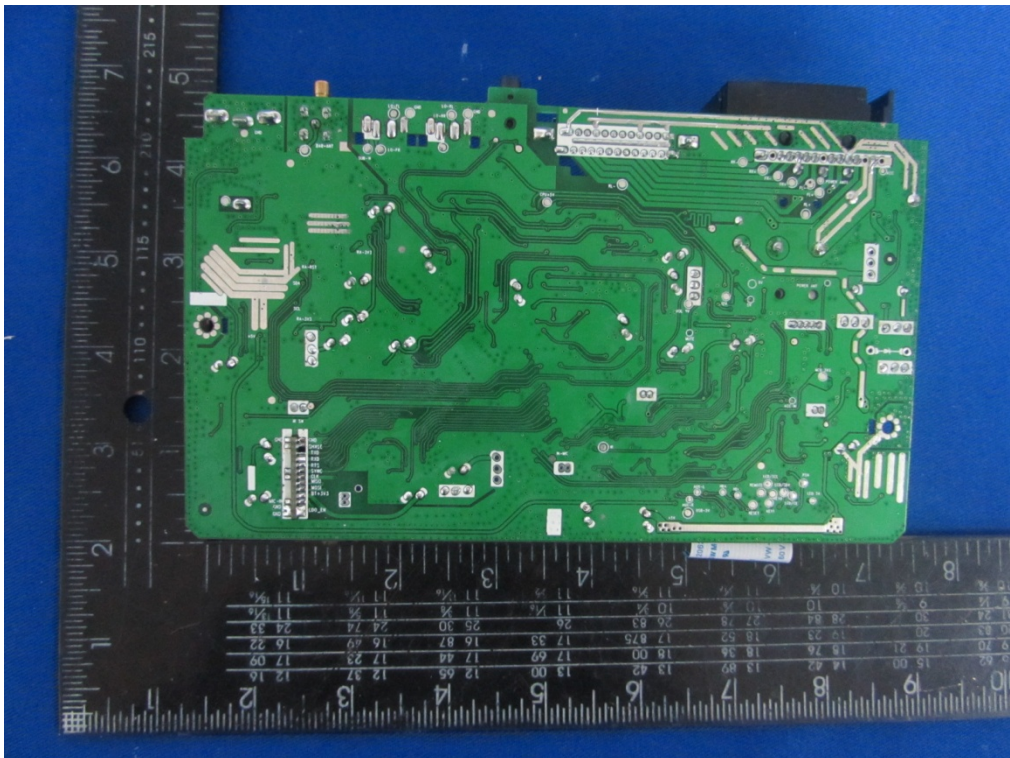

**Internal Photos**  
M/N: DP6290DAB

**Internal Photos**  
M/N: DP6290DAB

**Internal Photos**  
M/N: DP6290DAB

**Internal Photos**  
M/N: DP6290DAB

Bluetooth  
Antenna