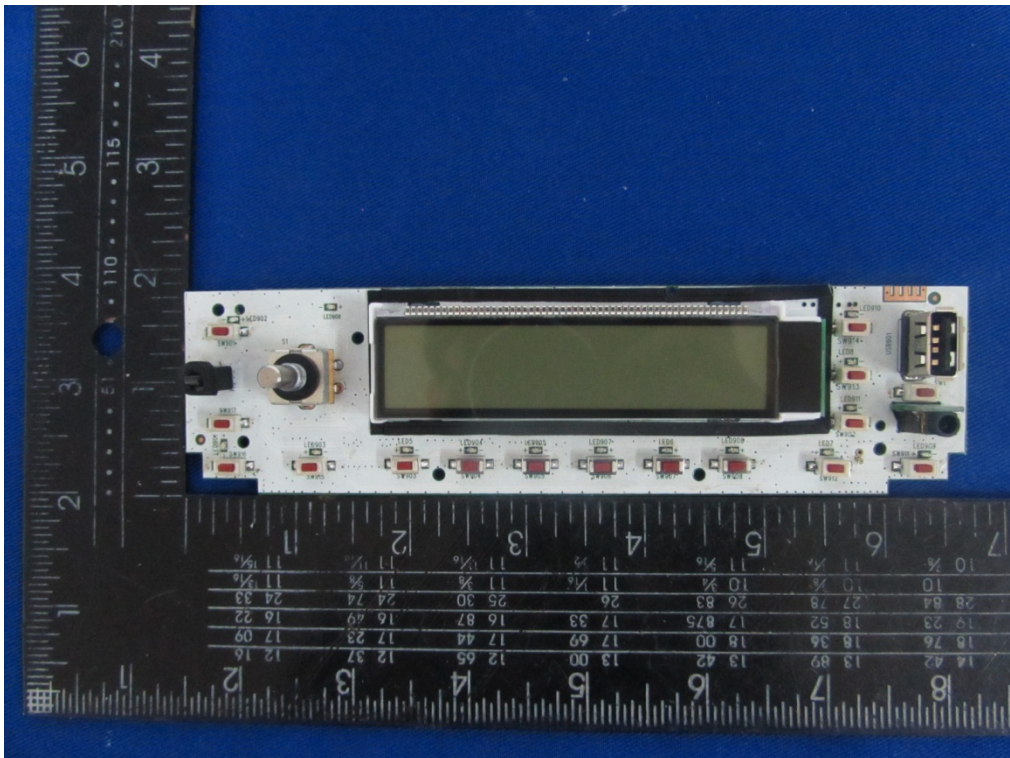

**Internal Photos**  
M/N: DP6290DAB

**Internal Photos**  
M/N: DP6290DAB

**Internal Photos**  
M/N: DP6290DAB

**Internal Photos**  
M/N: DP6290DAB

Bluetooth  
Antenna