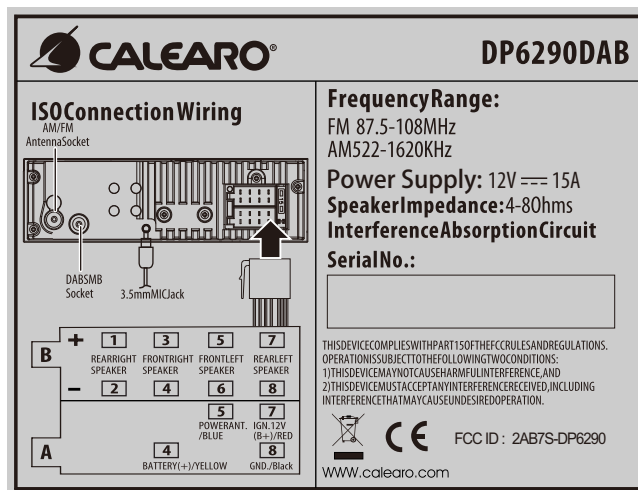

TOPLABEL

For Model: **DP6290DAB(CALEAROBAND)**SMPO4220****

P/NO:706-DP629001-CL-00

DATE:2017-03-21

SCALE:1/1

COLOR:SILVERBACKGROUND/BLACKLETTERING

SIZE:85X65MM