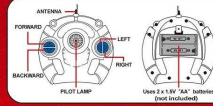

Battery Information: