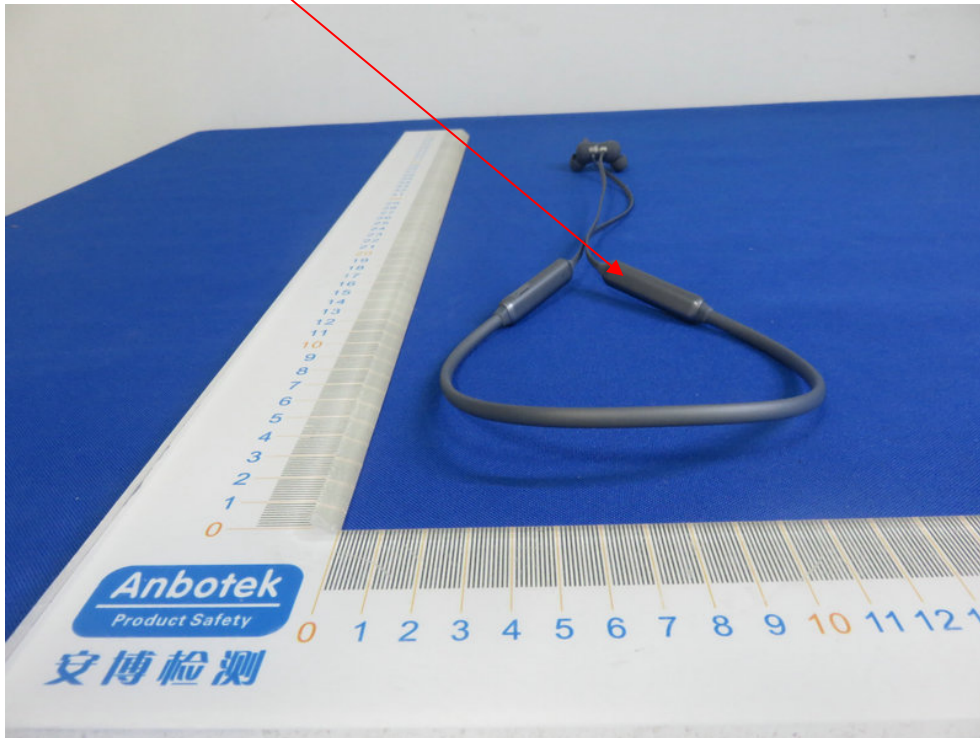

Label Location On EUT

Label

FCC ID: 2AB75-BT-572S