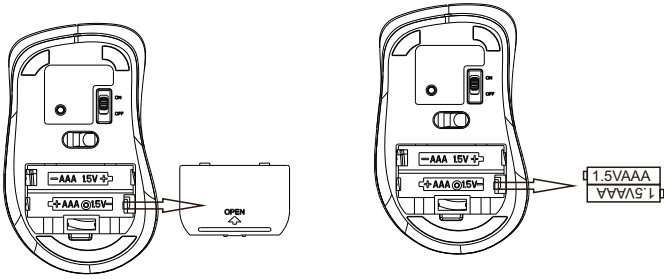

Quick Installation Guide :

1. Install battery : Open the battery cover and insert the battery. BM-693 use 2X AAA Battery
2. Go to the Bluetooth settings on your PC / Mac and turn Bluetooth on.

3. Turn the power switch to "on", press and hold the 'connect button' on the bottom of the mouse for three seconds, you will now see the scroll wheel flashing blue. The mouse is now in pairing mode.

4. Your device will display "bluetooth mouse" select pair and then your J.Burrows bluetooth mouse will connect to your device
5. Compatible with Bluetooth enabled Windows and Mac OS.

FCC STATEMENT :

This device complies with Part 15 of the FCC Rules. Operation is subject to the following two conditions:
(1) This device may not cause harmful interference, and
(2) This device must accept any interference received, including interference that may cause undesired operation.

Compatible with computers of various systems and brands

product size:L107×W67×H38mm

with 2*AAA battery