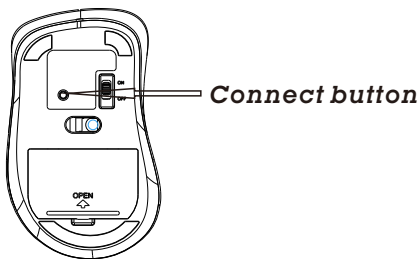

Quick Installation Guide :

1. Install battery : Open the battery cover and insert the battery. BM-693 use 2X AAA Battery
2. Go to the Bluetooth settings on your PC / Mac and turn Bluetooth on.

3. Turn the power switch to "on", press and hold the 'connect button' on the bottom of the mouse for three seconds, you will now see the scroll wheel flashing blue. The mouse is now in pairing mode.

4. Your device will display "bluetooth mouse" select pair and then your J.Burrows bluetooth mouse will connect to your device
5. Compatible with Bluetooth enabled Windows and Mac OS.

FCC STATEMENT :

This device complies with Part 15 of the FCC Rules. Operation is subject to the following two conditions:
(1) This device may not cause harmful interference, and
(2) This device must accept any interference received, including interference that may cause undesired operation.

Compatible with computers of various systems and brands

product size:L107×W67×H38mm

with 2*AAA battery