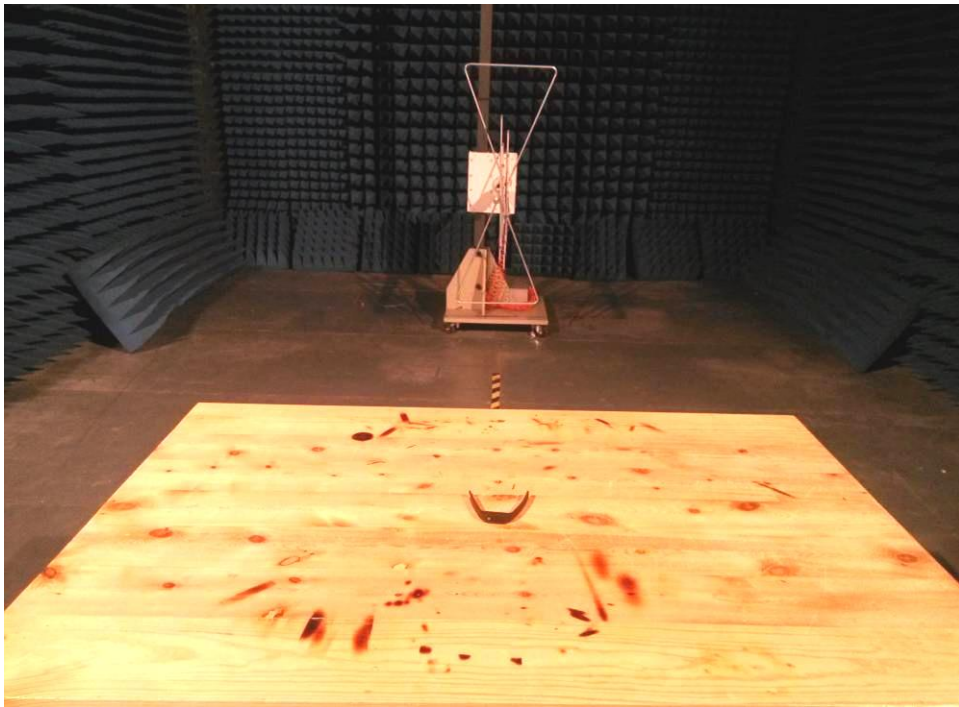

Appendix A: Photographs of Test Setup

Product: Bluetooth Activity Tracker

Model: JC-J055

Radiated Emission

Conducted Emission