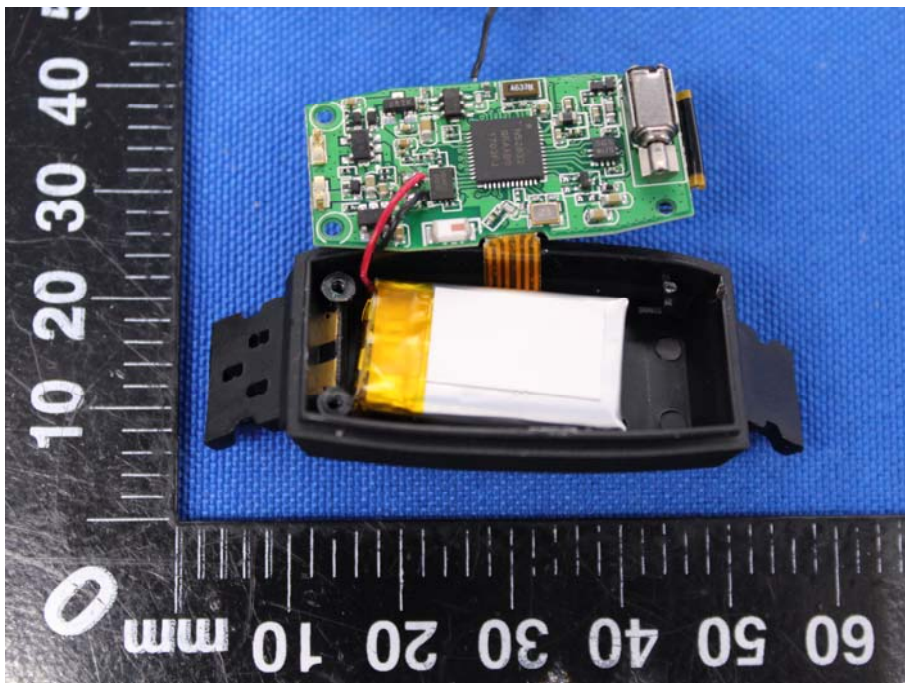

Appendix B: Photographs of EUT

Product: Bluetooth Activity Tracker

Model: JC1632

Internal Photos

Antenna