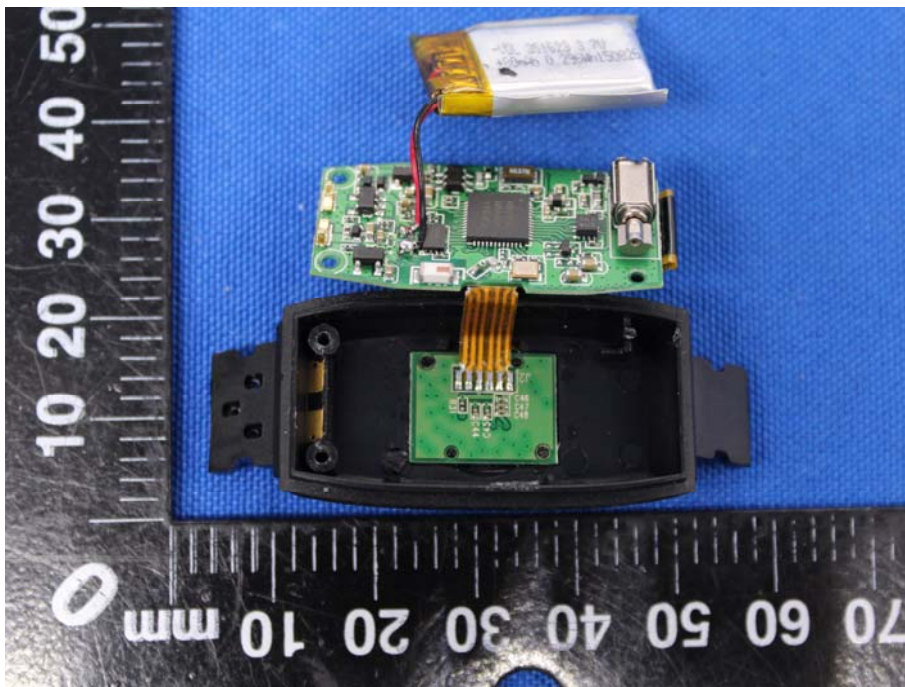

Appendix B: Photographs of EUT

Product: Bluetooth Activity Tracker

Model: JC1632

Internal Photos

Antenna