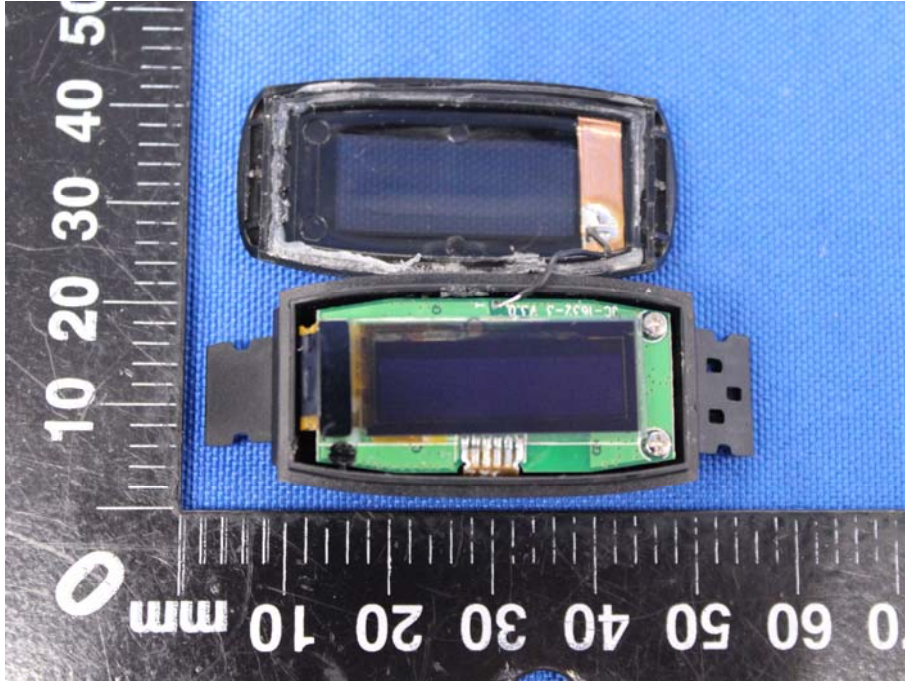

Appendix B: Photographs of EUT

Product: Bluetooth Activity Tracker

Model: JC1632

Internal Photos

Antenna