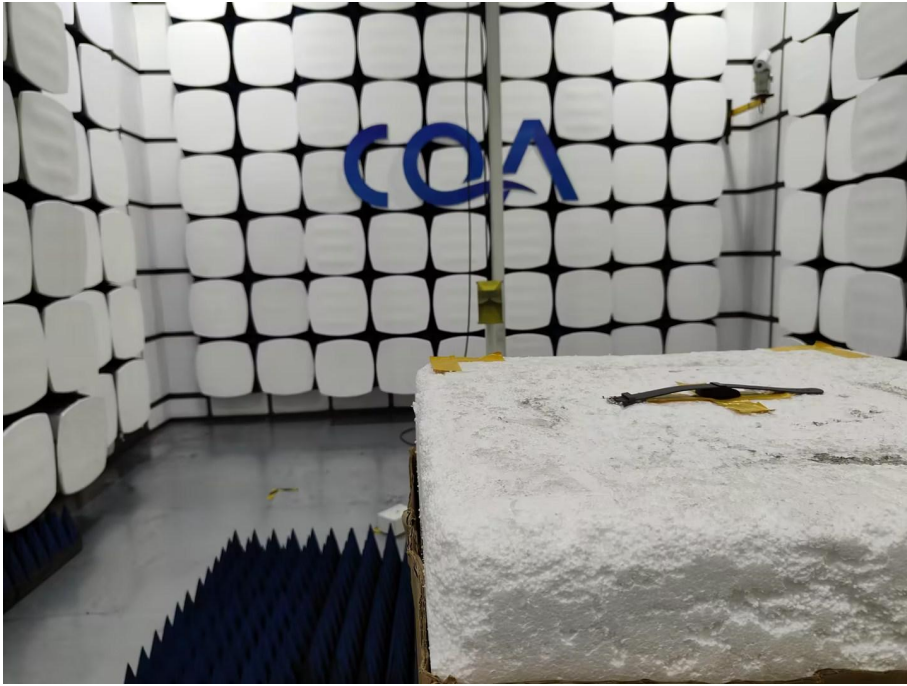

# 1 Photographs - EUT Test Setup

## 1.1 Radiated Spurious Emission

9kHz~30MHz:

30MHz~1GHz:

Above 1GHz: