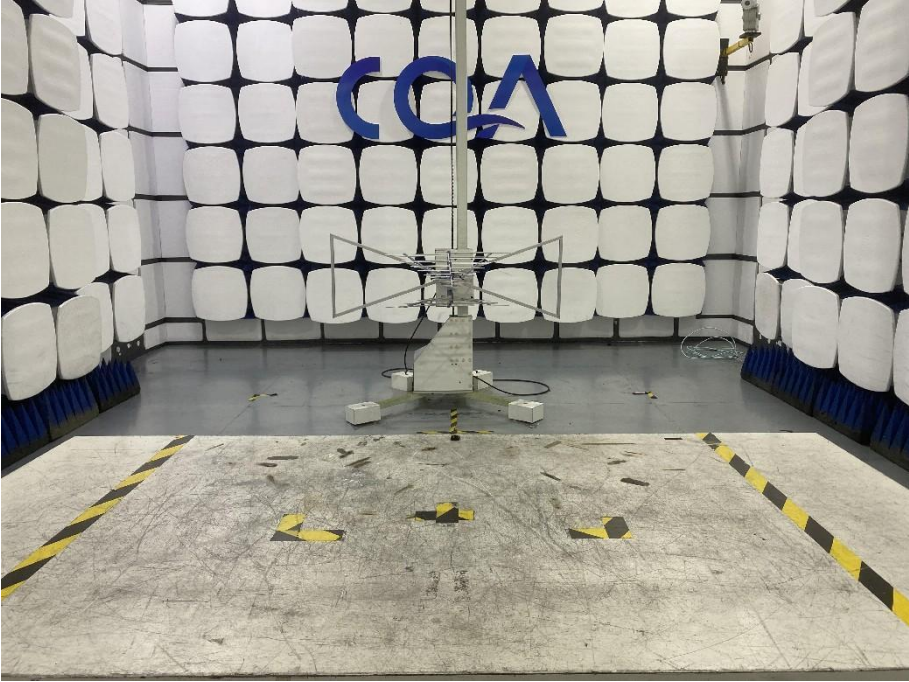

Test Photos

9kHz~30MHz:

30MHz~1GHz:

Above 1GHz:

1.1 Conducted Emissions Test Setup