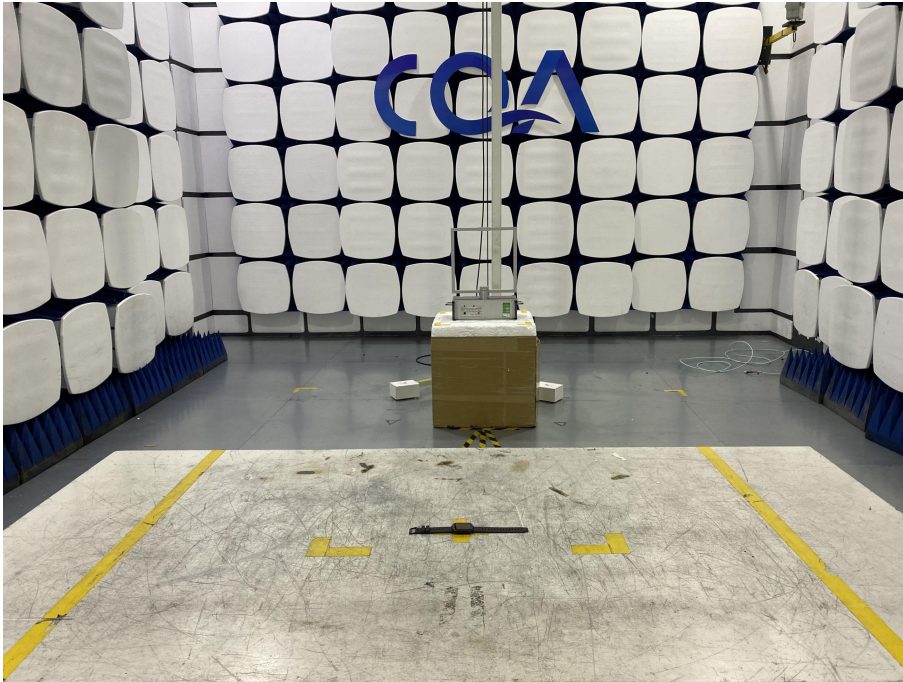

1 Photographs - EUT Test Setup

1.1 Radiated Spurious Emission

9kHz~30MHz:

30MHz~1GHz:

Above 1GHz:

1.2 Conducted Emissions Test Setup