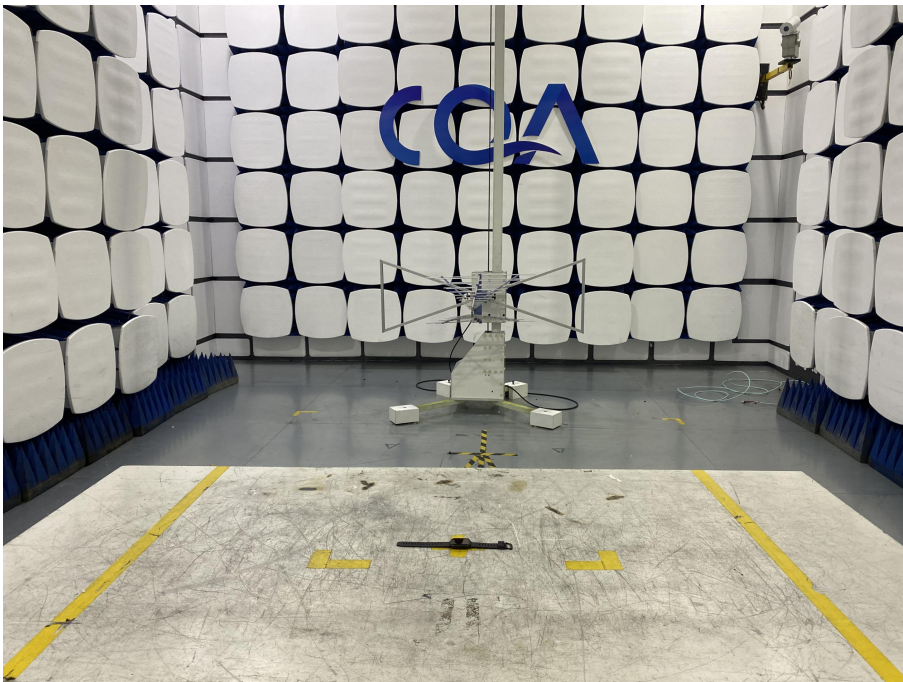

1 Photographs - EUT Test Setup

1.1 Radiated Spurious Emission

9kHz~30MHz:

30MHz~1GHz:

Above 1GHz:

1.2 Conducted Emissions Test Setup