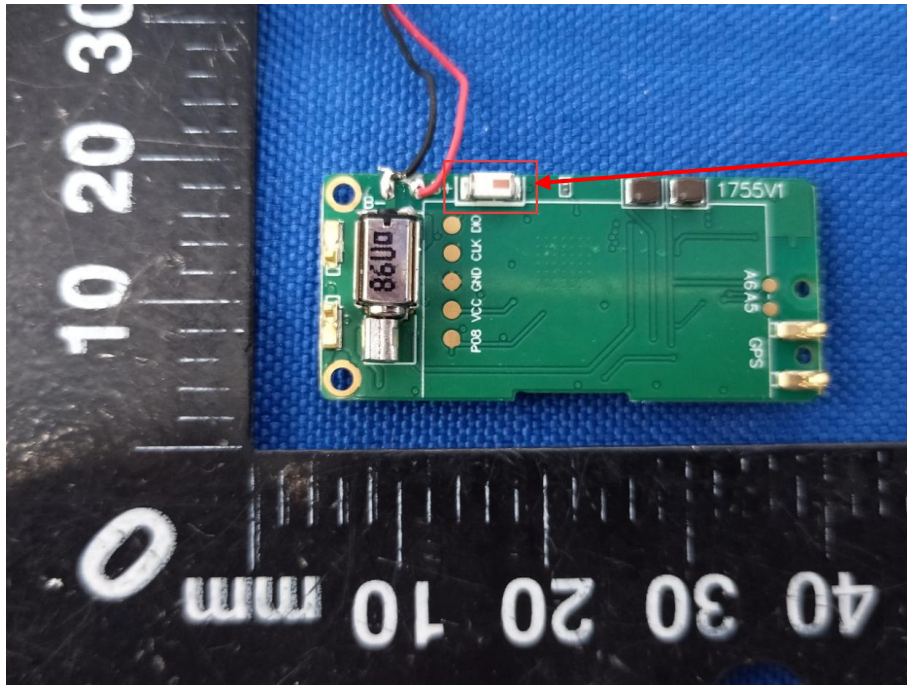

Appendix B: Photographs of EUT

Product: Bluetooth Activity Tracker

Model: 1755

Internal Photos

Antenna