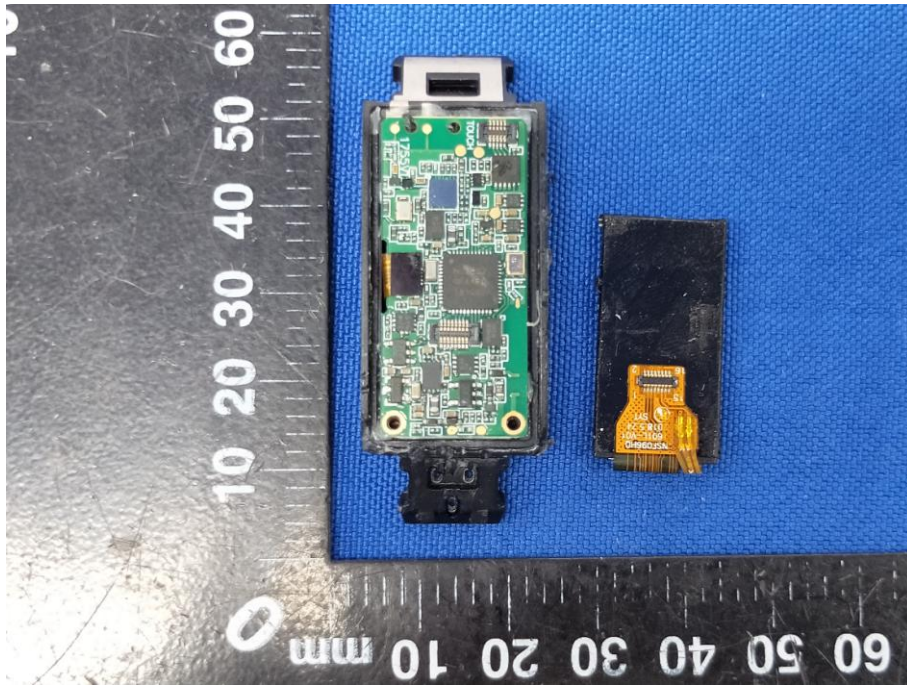

Appendix B: Photographs of EUT

Product: Bluetooth Activity Tracker

Model: 1755

Internal Photos

Antenna