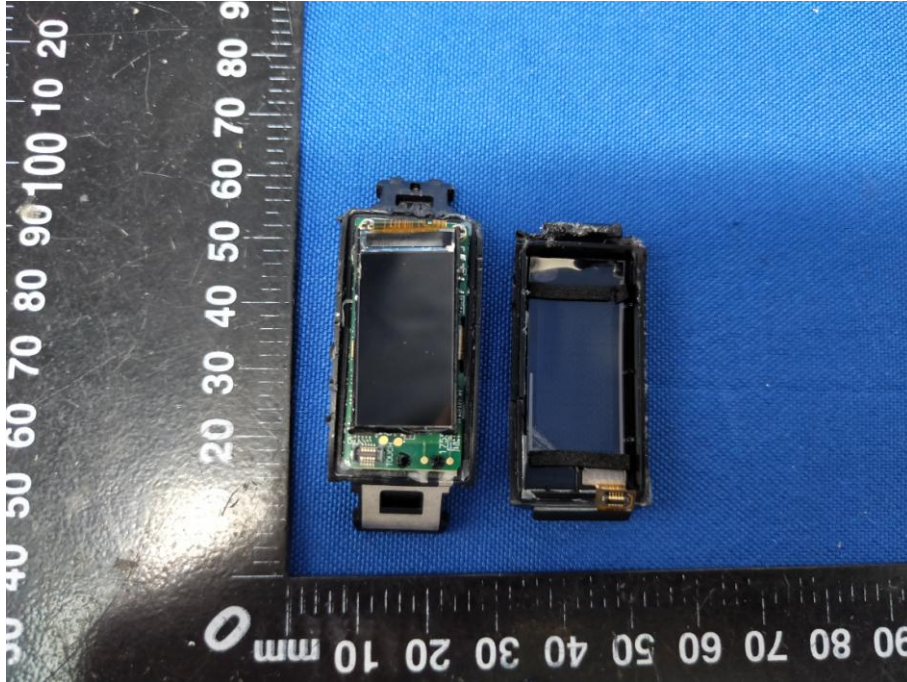

Appendix B: Photographs of EUT

Product: Bluetooth Activity Tracker

Model: 1755

Internal Photos

Antenna