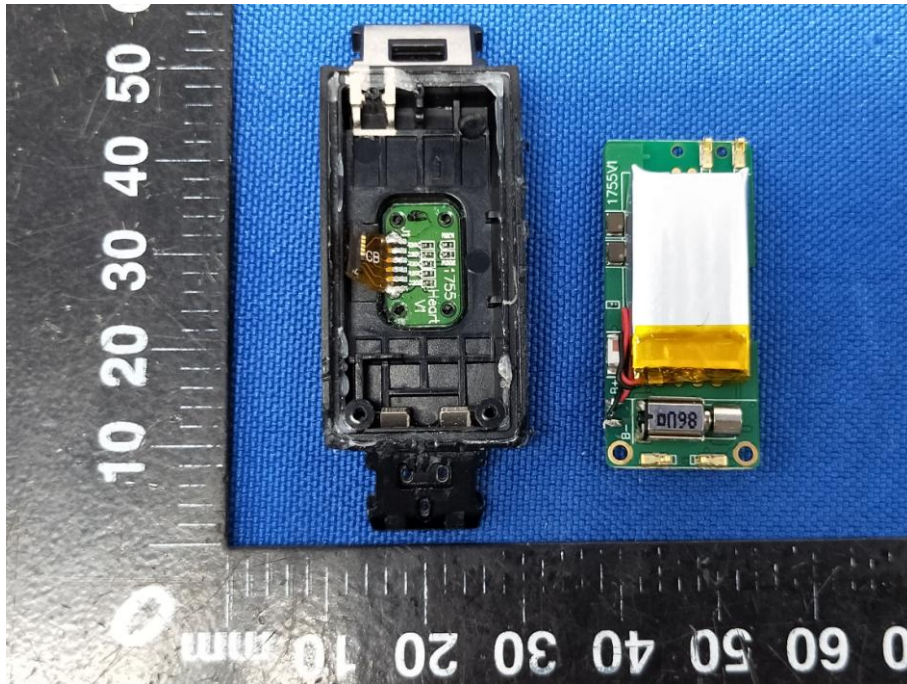

Appendix B: Photographs of EUT

Product: Bluetooth Activity Tracker

Model: 1755

Internal Photos

Antenna