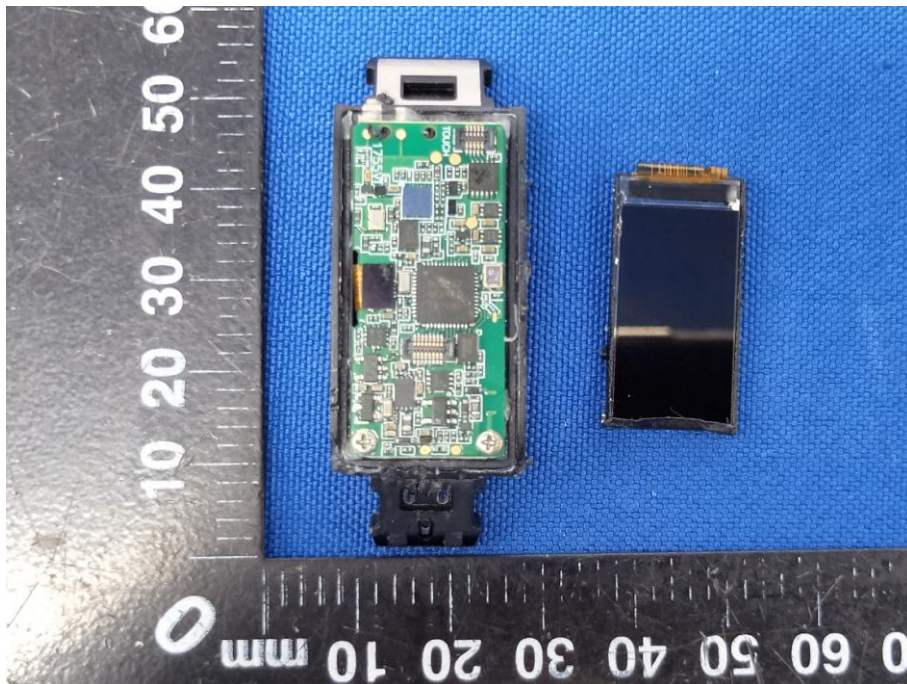

Appendix B: Photographs of EUT

Product: Bluetooth Activity Tracker

Model: 1755

Internal Photos

Antenna