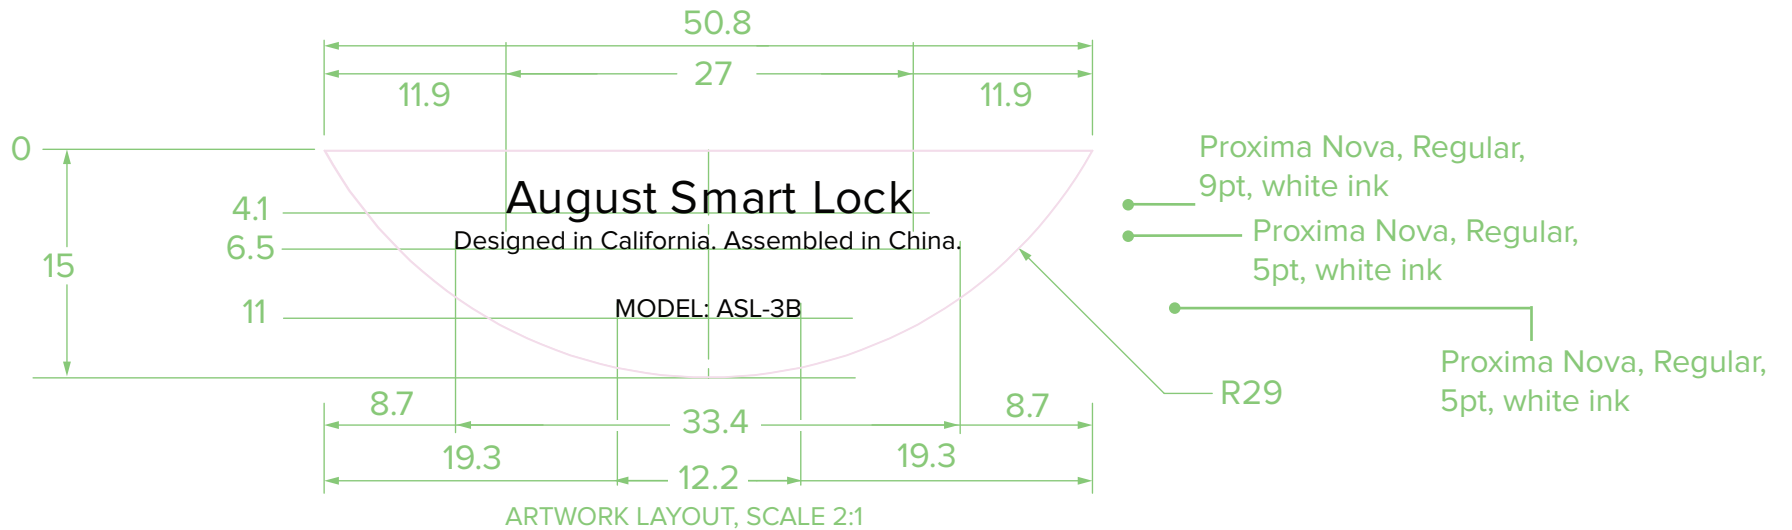

COLOR LEGEND	
Green	Indicators (not printed)
Pink	Body Border (not printed)
Black	Printed in white
Blue	Dynamic Numbers

ARTWORK LAYOUT, SCALE 1:1

ARTWORK LAYOUT, SCALE 2:1

DRAWING NAME

Label, Unit, Serial, Callisto

DRAWING NO.

090-00291

DEFAULT TOLERANCES

Decimal .X ± .25 Angle .X ± 2  
.XX ± .1

Unless otherwise specified, dimensions are in mm.

DRAWING BY  
Kevin Lessy

DATE  
05/16/17

COLOR LEGEND	
Green	Indicators (not printed)
Pink	Body Border (not printed)
Black	Printed in white
Blue	Dynamic Numbers

REV	DATE
1	04/21/17

ARTWORK LAYOUT, SCALE 1:1

DRAWING NAME

Label, Unit, Company, Callisto

DRAWING NO.

085-00237

DEFAULT TOLERANCES

Decimal .X ± .25 Angle .X ± 2  
.XX ± 1

Unless otherwise specified, dimensions are in mm.

DRAWING BY  
Kevin Lessy

DATE  
04/21/17