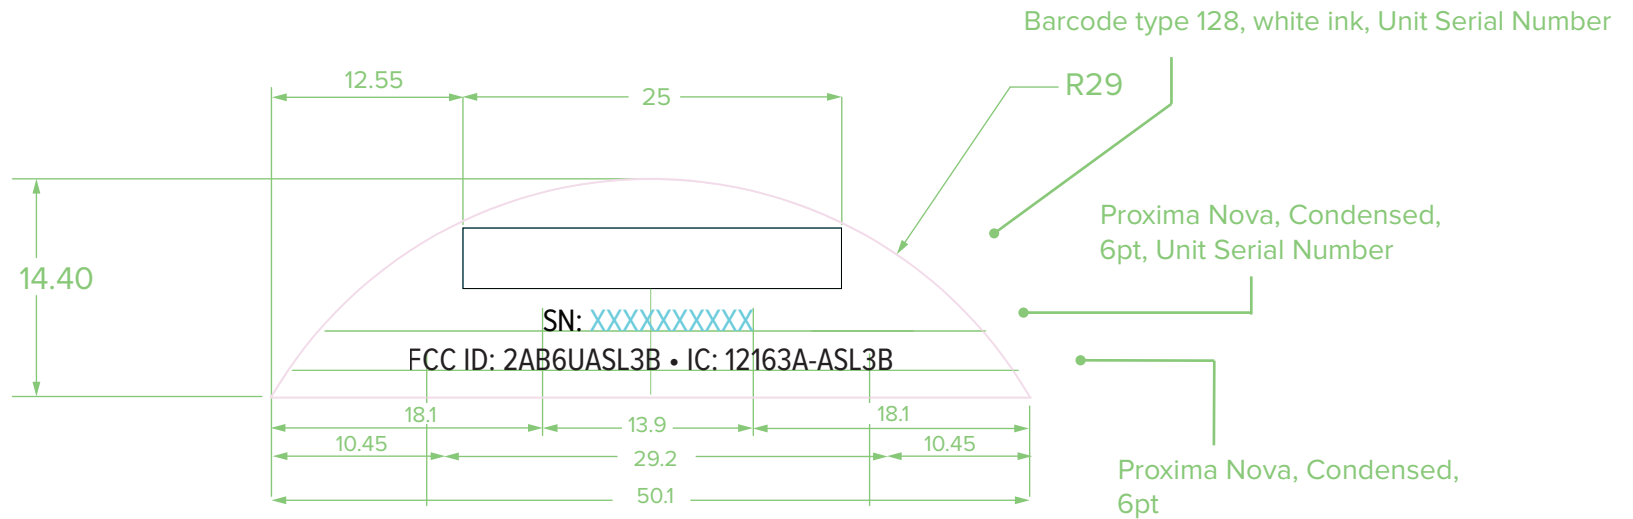

COLOR LEGEND	
Green	Indicators (not printed)
Pink	Body Border (not printed)
Black	Printed in white
Blue	Dynamic Numbers

ARTWORK LAYOUT, SCALE 1:1

ARTWORK LAYOUT, SCALE 2:1

DRAWING NAME

Label, Unit, Serial, Callisto

DRAWING NO.

090-00291

DEFAULT TOLERANCES

Decimal .X ± .25 Angle .X ± 2  
.XX ± .1

Unless otherwise specified, dimensions are in mm.

DRAWING BY  
Kevin Lessy

DATE  
05/16/17

COLOR LEGEND	
Green	Indicators (not printed)
Pink	Body Border (not printed)
Black	Printed in white
Blue	Dynamic Numbers

REV	DATE
1	04/21/17

ARTWORK LAYOUT, SCALE 1:1

DRAWING NAME

Label, Unit, Company, Callisto

DRAWING NO.

085-00237

DEFAULT TOLERANCES

Decimal .X ± .25 Angle .X ± 2  
.XX ± 1

Unless otherwise specified, dimensions are in mm.

DRAWING BY  
Kevin Lessy

DATE  
04/21/17