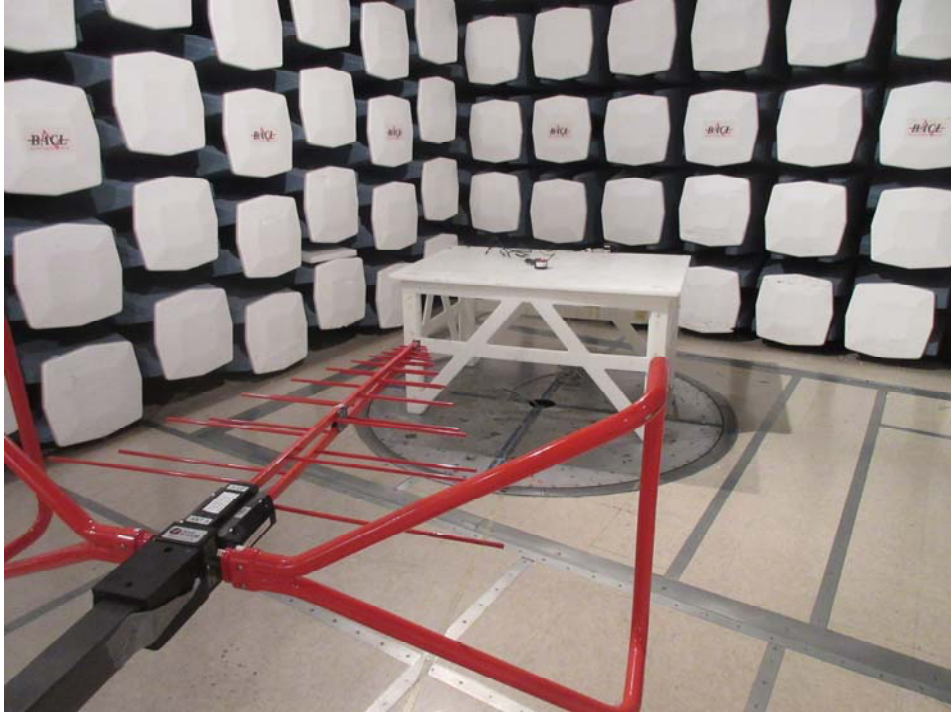

EUT Test Setup Photographs

1.1 Radiated Spurious Emission below 1 GHz Front View

1.2 Radiated Spurious Emission below 1 GHz Rear View

1.3 Radiated Spurious Emission 1-18 GHz Front View, 3 meters

1.4 Radiated Spurious Emission 1-18 GHz Rear View, 3 meters