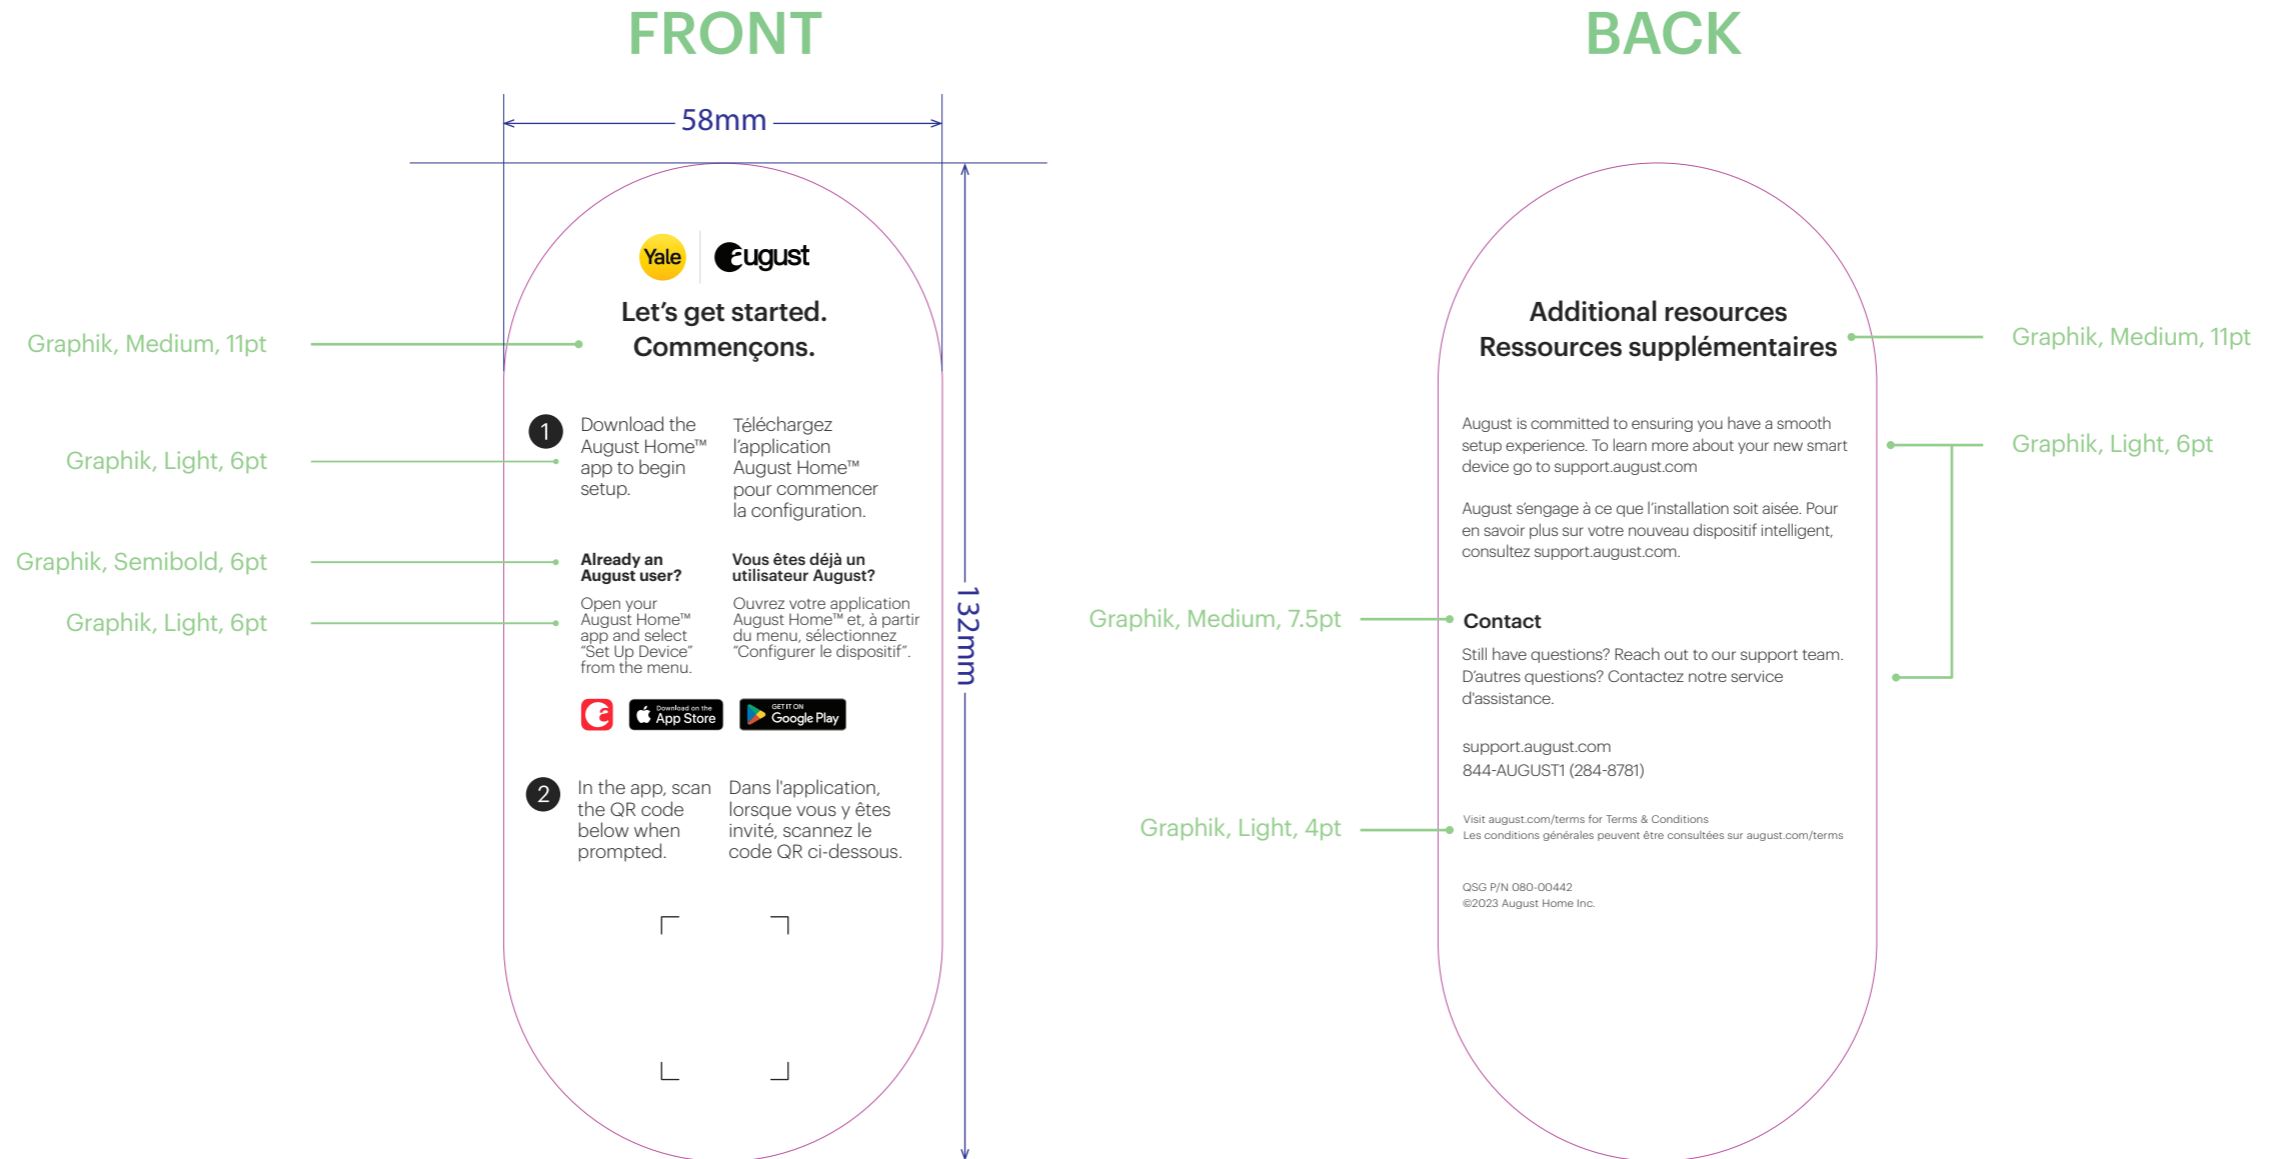

COLOR LEGEND	
Green	Indicators (not printed)
Magenta	Body Border (not printed)
Dark Blue	Dimensions (not printed)

REV	DATE
0	01/26/2023
1	02/01/2023
2	5/05/2023
3	6/29/2023
4	7/5/2023

DRAWING NAME
Artwork, Quick Start Guide,iO

DRAWING NO.
085-01044

DEFAULT TOLERANCES
Decimal .X ± .25
.XX ± .1

DRAWING BY
Gregory Mack

DATE
07/5/2023