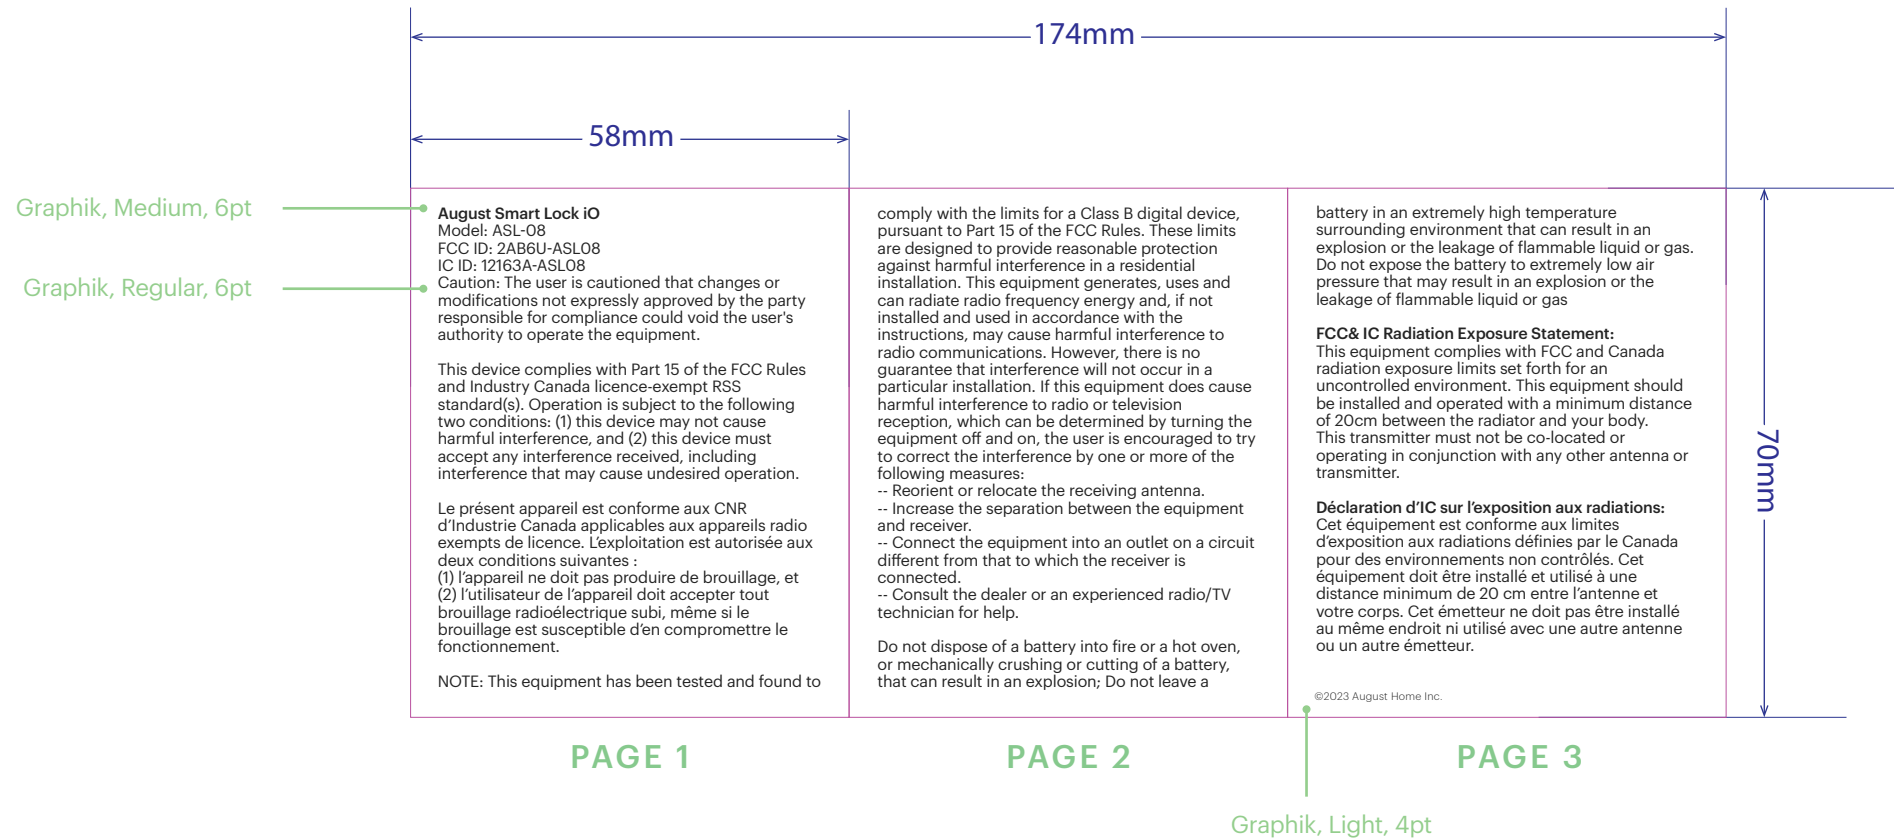

DEFAULT TOLERANCES  
Decimal .X ± .25  
.XX ± .1

DRAWING BY  
**Gregory Mack**

DATE  
**07/5/2023**

| COLOR LEGEND |                          |
|--------------|--------------------------|
| Green        | Indicators (not printed) |
| Red          | Cut (not printed)        |
| Yellow       | Crease (not printed)     |

| REV | DATE       |
|-----|------------|
| 0   | 07/07/2023 |
| 1   | 07/11/2023 |
| 2   | 08/01/2023 |
| 3   | --/--/--   |

DRAWING NAME  
**Artwork,REG Cert Insert,iO**

DRAWING NO.  
**085-01059**

DEFAULT TOLERANCES  
 Decimal .X ± .25  
 .XX ± .1

 COLOR MATCH  
**Pantone 116 C**

 COLOR MATCH  
**Pantone 1788 C**

DRAWING BY  
**Gregory Mack**

DATE  
**08/01/2023**

Unless otherwise specified, dimensions are in mm.