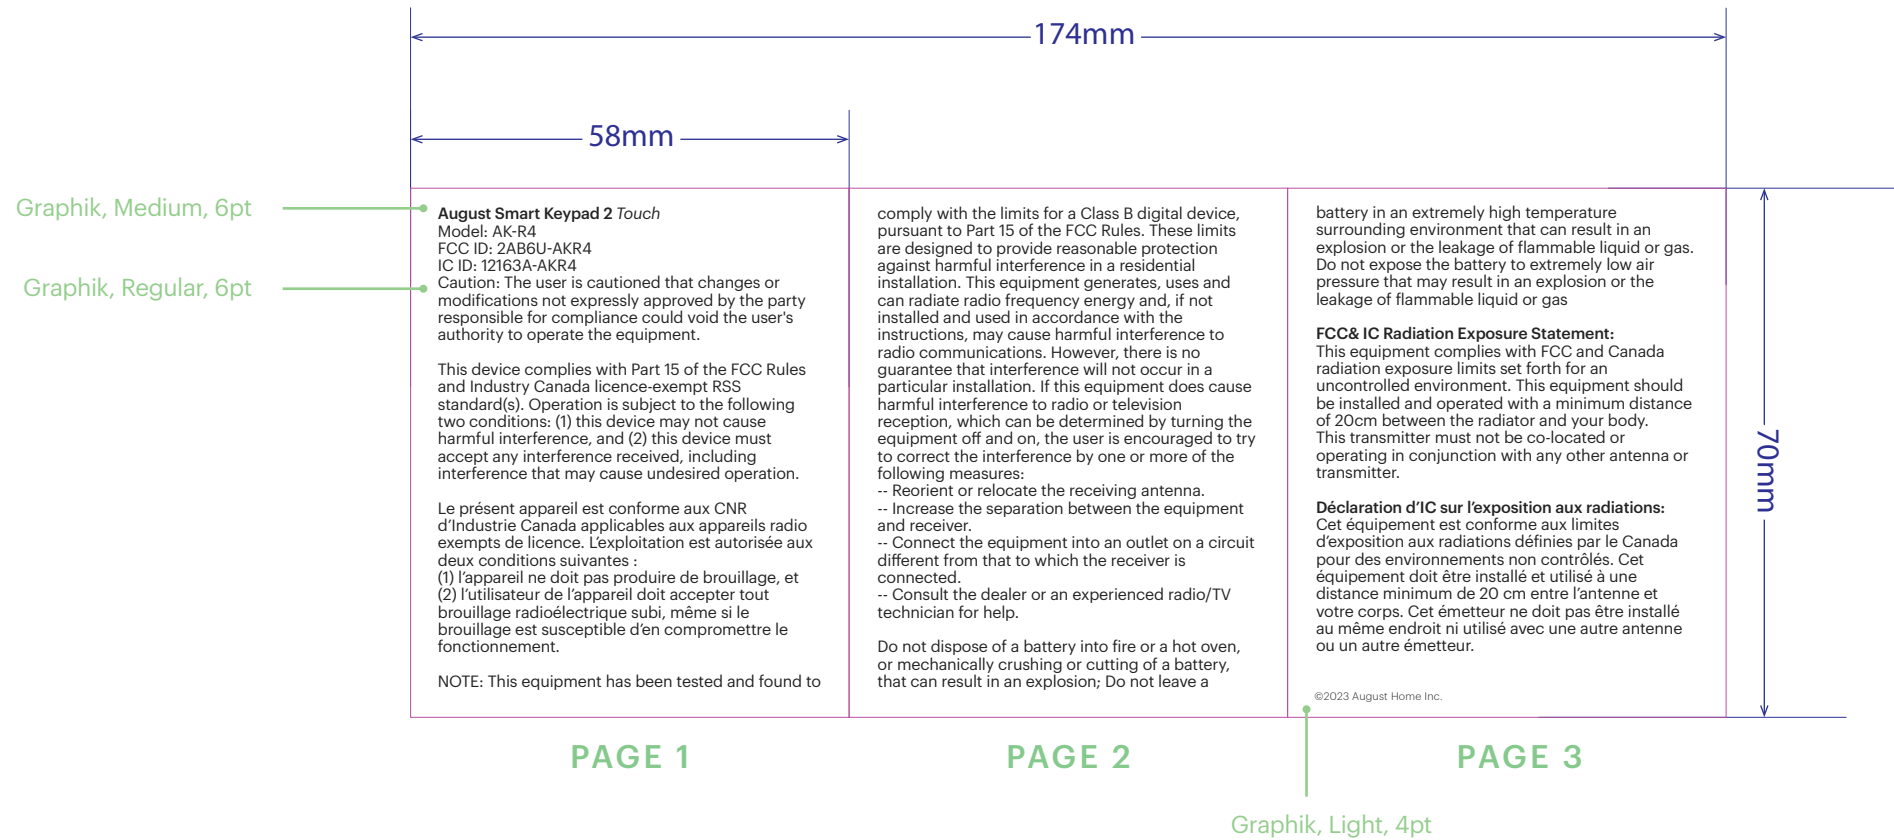

DEFAULT TOLERANCES
Decimal .X ± .25
.XX ± .1

 COLOR MATCH
Pantone 116 C

 COLOR MATCH
Pantone 1788 C

DRAWING BY
Gregory Mack

DATE
02/28/2023

Page 2 of 2
Unless otherwise specified, dimensions are in mm.

COLOR LEGEND	
Green	Indicators (not printed)
Red	Cut (not printed)
Yellow	Crease (not printed)

REV	DATE
0	07/07/2023
1	08/03/2023
2	--/--
3	--/--

DRAWING NAME

Artwork,REG Cert Insert,Pandora Bio

DRAWING NO.

085-01061

DEFAULT TOLERANCES

Decimal .X ± .25
 .XX ± .1

COLOR MATCH