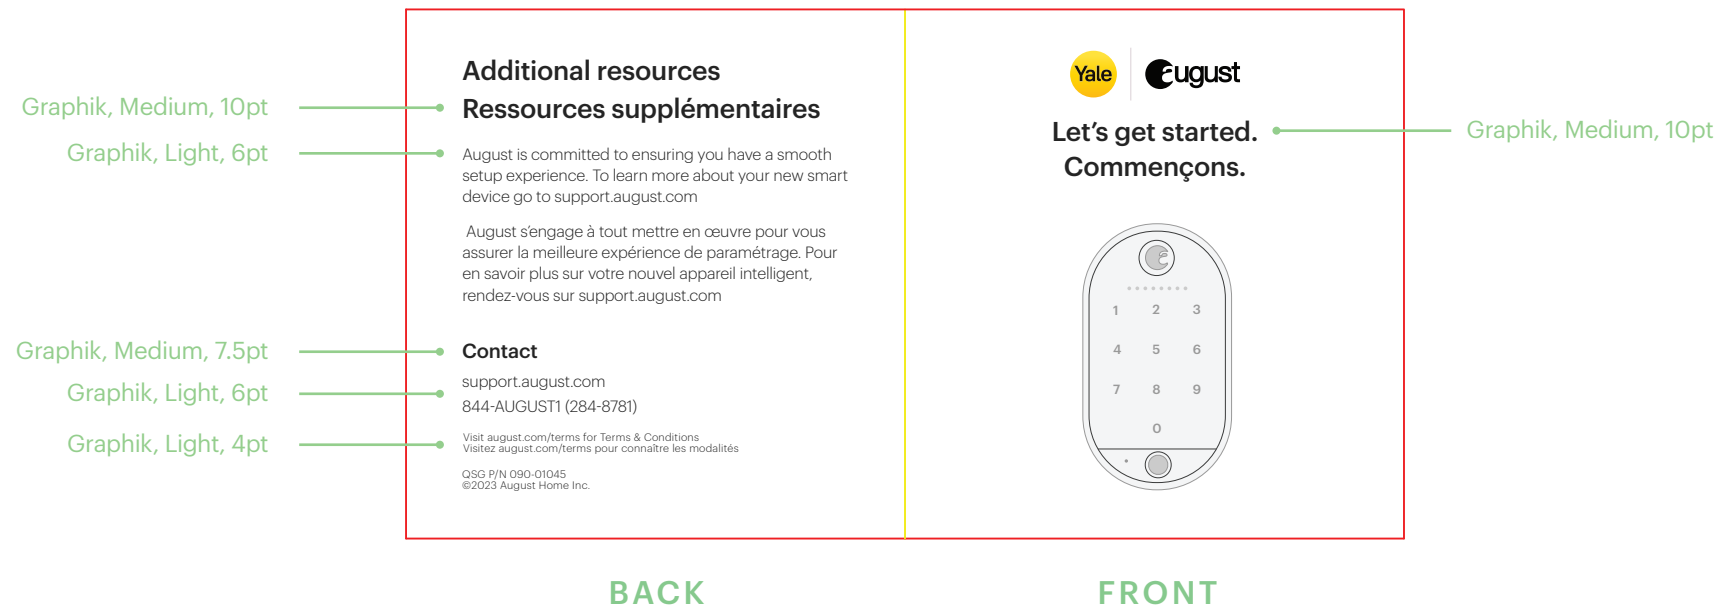

COLOR LEGEND	
Green	Indicators (not printed)
Red	Cut (not printed)
Yellow	Crease (not printed)

REV	DATE
0	07/1/22
1	02/03/23
2	02/28/23

EXTERIOR

DRAWING NAME
Artwork, Quick Start Guide Card,Pandora,August,Base

COLOR LEGEND	
Green	Indicators (not printed)
Red	Cut (not printed)
Yellow	Crease (not printed)

INTERIOR

Graphik, Light, 7pt

Graphik, Semibold, 6pt

Graphik, Light, 6pt

1 Have your smart lock already installed before beginning.