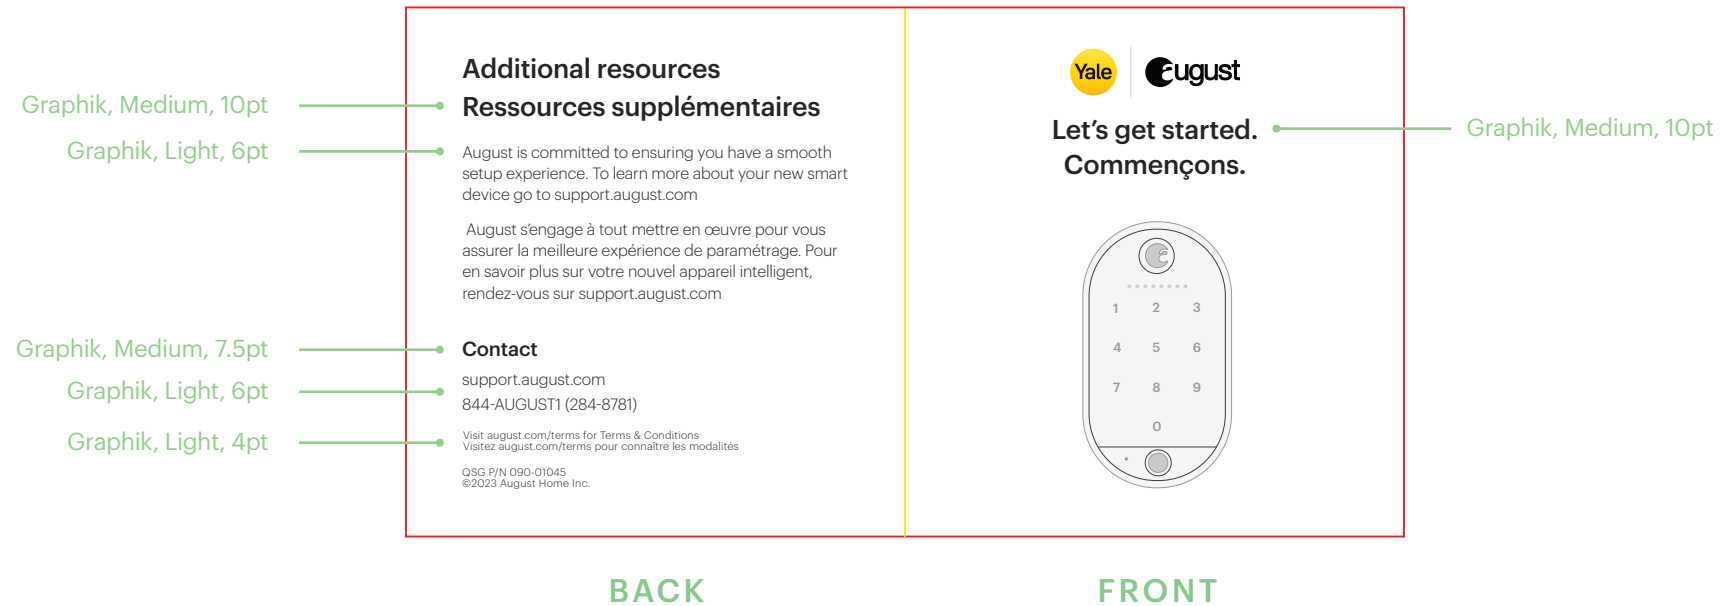

COLOR LEGEND	
Green	Indicators (not printed)
Red	Cut (not printed)
Yellow	Crease (not printed)

REV	DATE
0	07/7/22
1	02/03/23
2	02/28/23

EXTERIOR

DRAWING NAME
Artwork, Quick Start Guide Card,Pandora,August,Base

DRAWING NO.
085-00969

DEFAULT TOLERANCES
Decimal .X ± .25
.XX ± .1

COLOR MATCH
Pantone 116 C

COLOR MATCH
Pantone 1788 C

DRAWING BY
Gregory Mack

DATE
02/03/2023

Unless otherwise specified, dimensions are in mm.