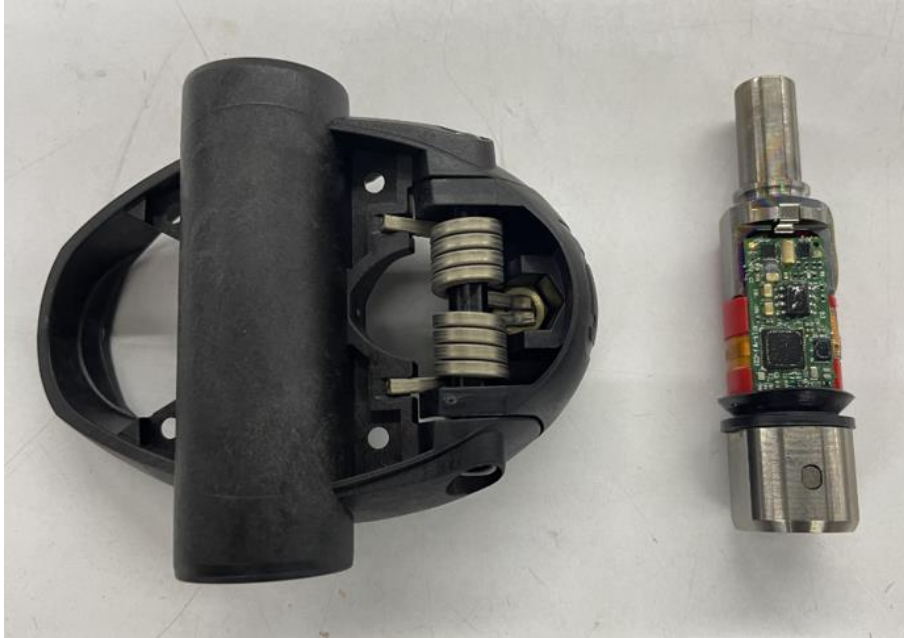

Appendix - Internal Photographs of EUT Constructional Details
FCC ID: 2AB6TIQ2PWRRSL2
Model: IQ2PWRRSL2

Photo 1

Photo 2

Photo 3

Photo 4

Photo 5