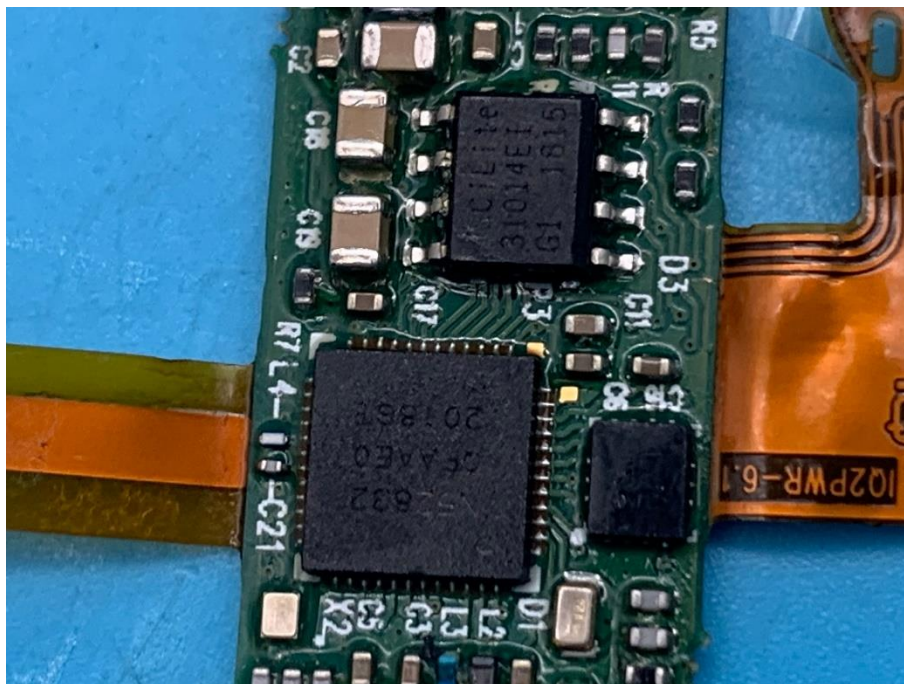

Appendix - Internal Photographs of EUT Constructional Details
FCC ID: 2AB6TIQ2PWRRSL2
Model: IQ2PWRRSL2

Photo 1

Photo 2

Photo 3

Photo 4

Photo 5