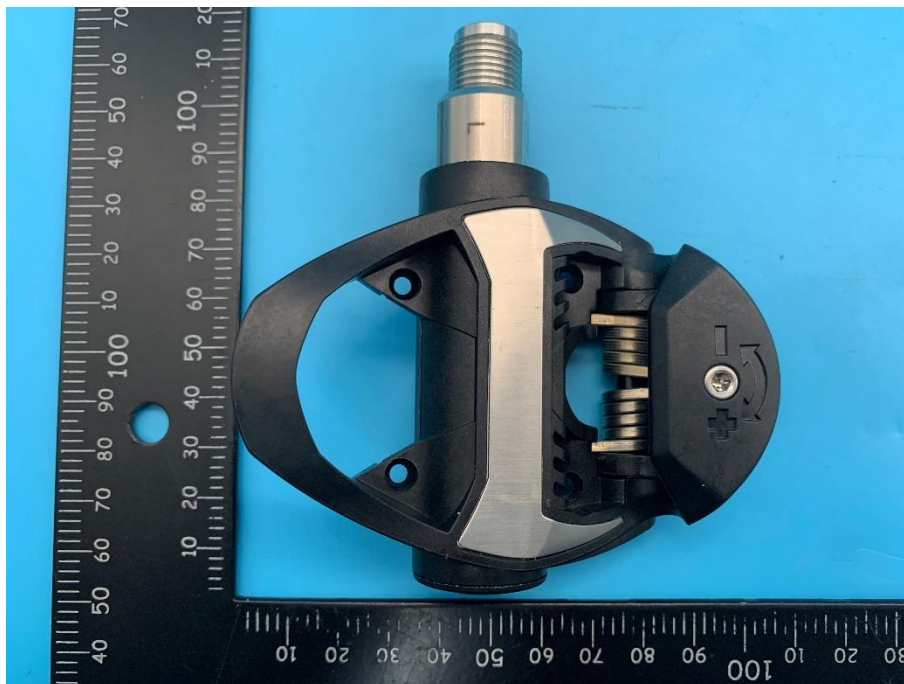

Appendix - External Photographs of EUT Constructional Details
FCC ID: 2AB6TIQ2PWRRSL2
Model: IQ2PWRRSL2

Photo 1

Photo 2

Photo 3

Photo 4

Photo 5

Photo 6

Photo 7