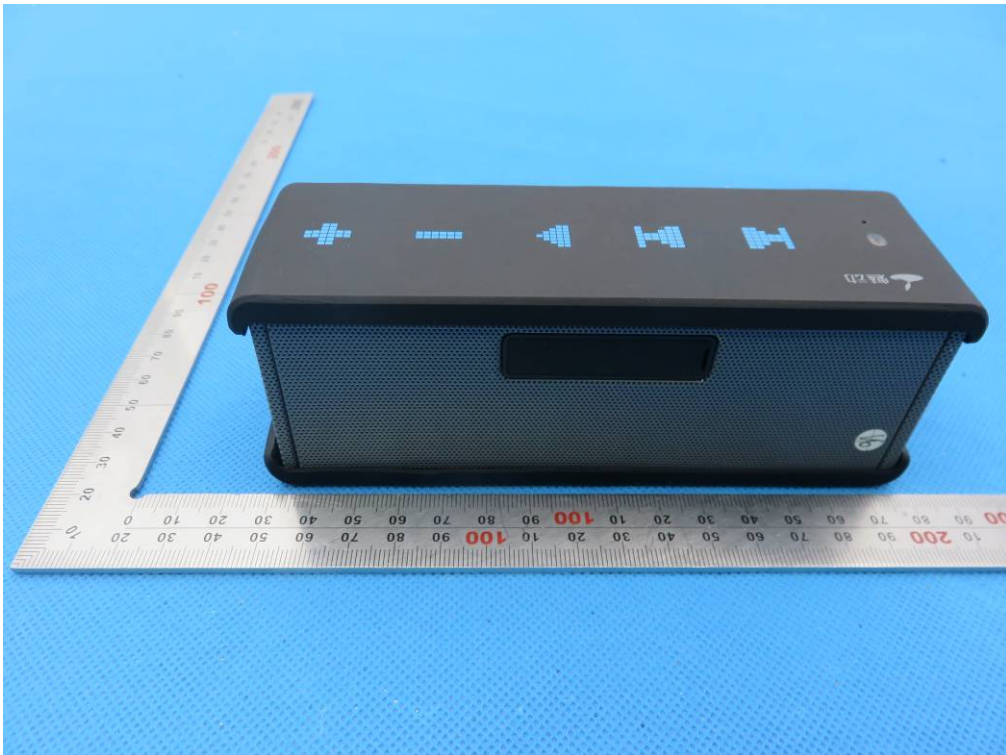

BACK VIEW OF EUT (blue)