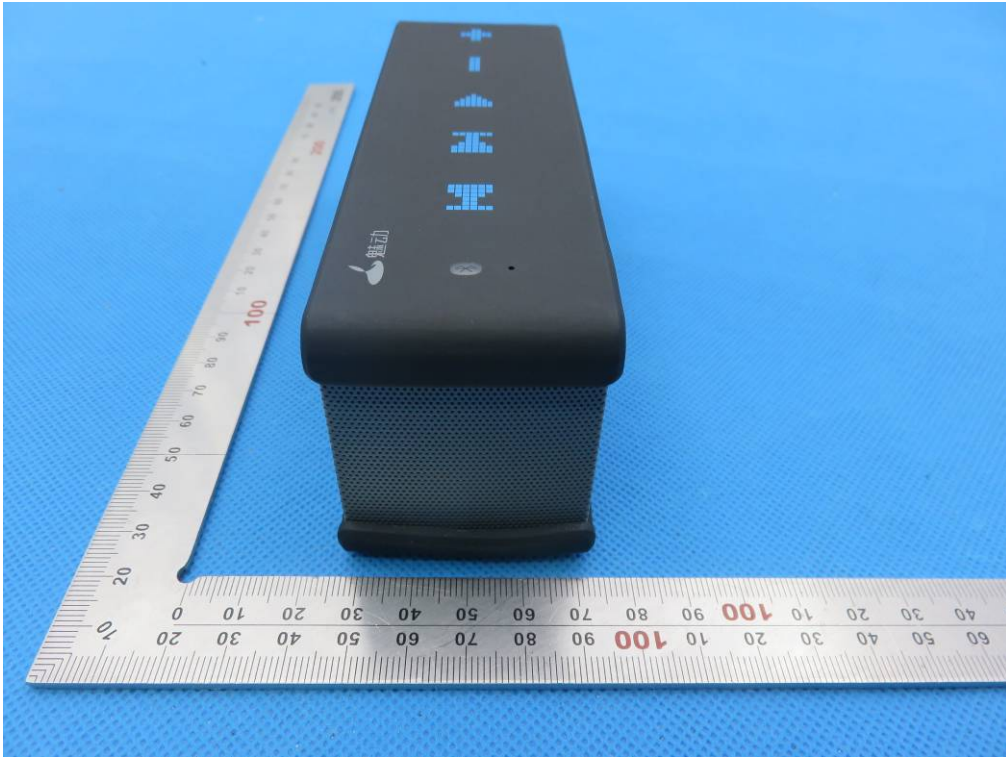

LEFT VIEW OF EUT (blue)