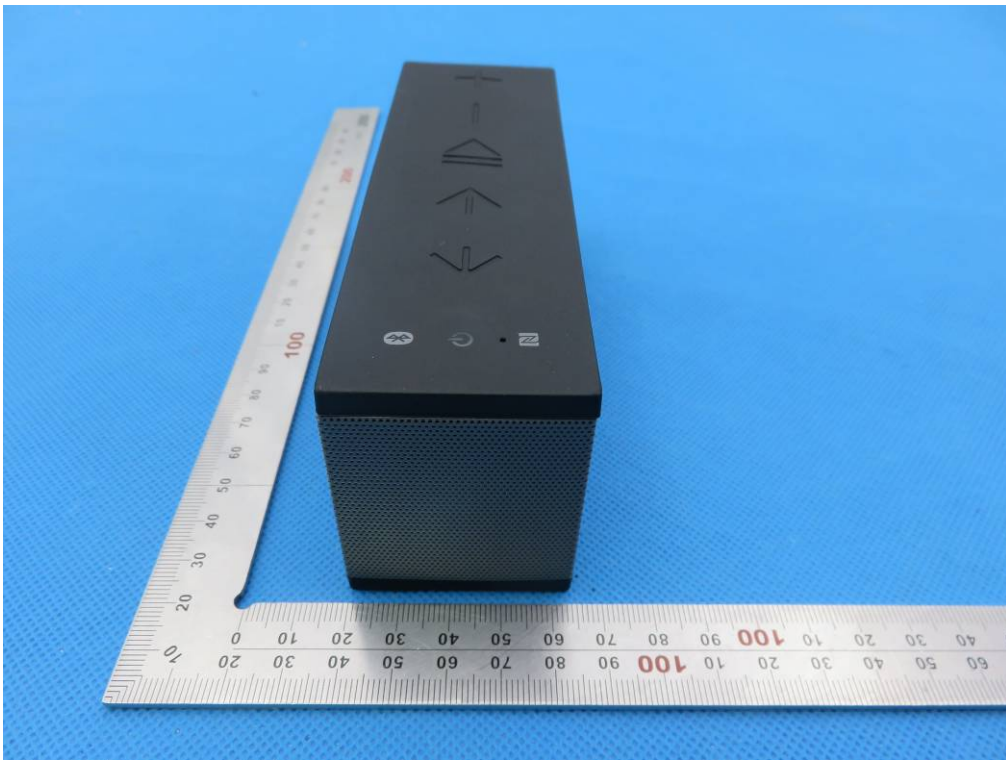

## BACK VIEW OF EUT

LEFT VIEW OF EUT

RIGHT VIEW OF EUT

VIEW OF EUT (PORT)

VIEW OF ADAPTER (AE)

The adapter was provided by AGC

TOP VIEW OF EUT (blue)

BOTTOM VIEW OF EUT (blue)