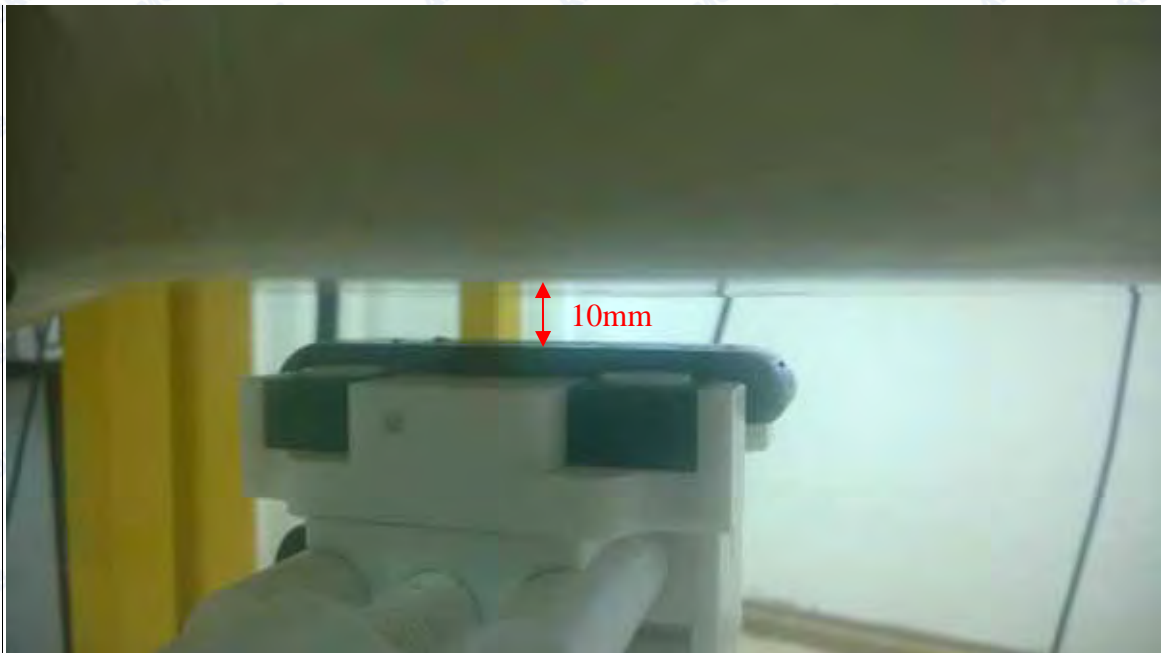

1. EUT Right Head Touch Cheek Position

2. EUT Right Head Tilt15 Position

3. EUT Left Head Touch Cheek Position

4. EUT Left Head Tilt15 Position

5. Side Position with earphone

6. Back Side Position

Liquid Level Photo Head Liquid

Liquid depth: 15.1cm

Liquid Level Photo Body Liquid