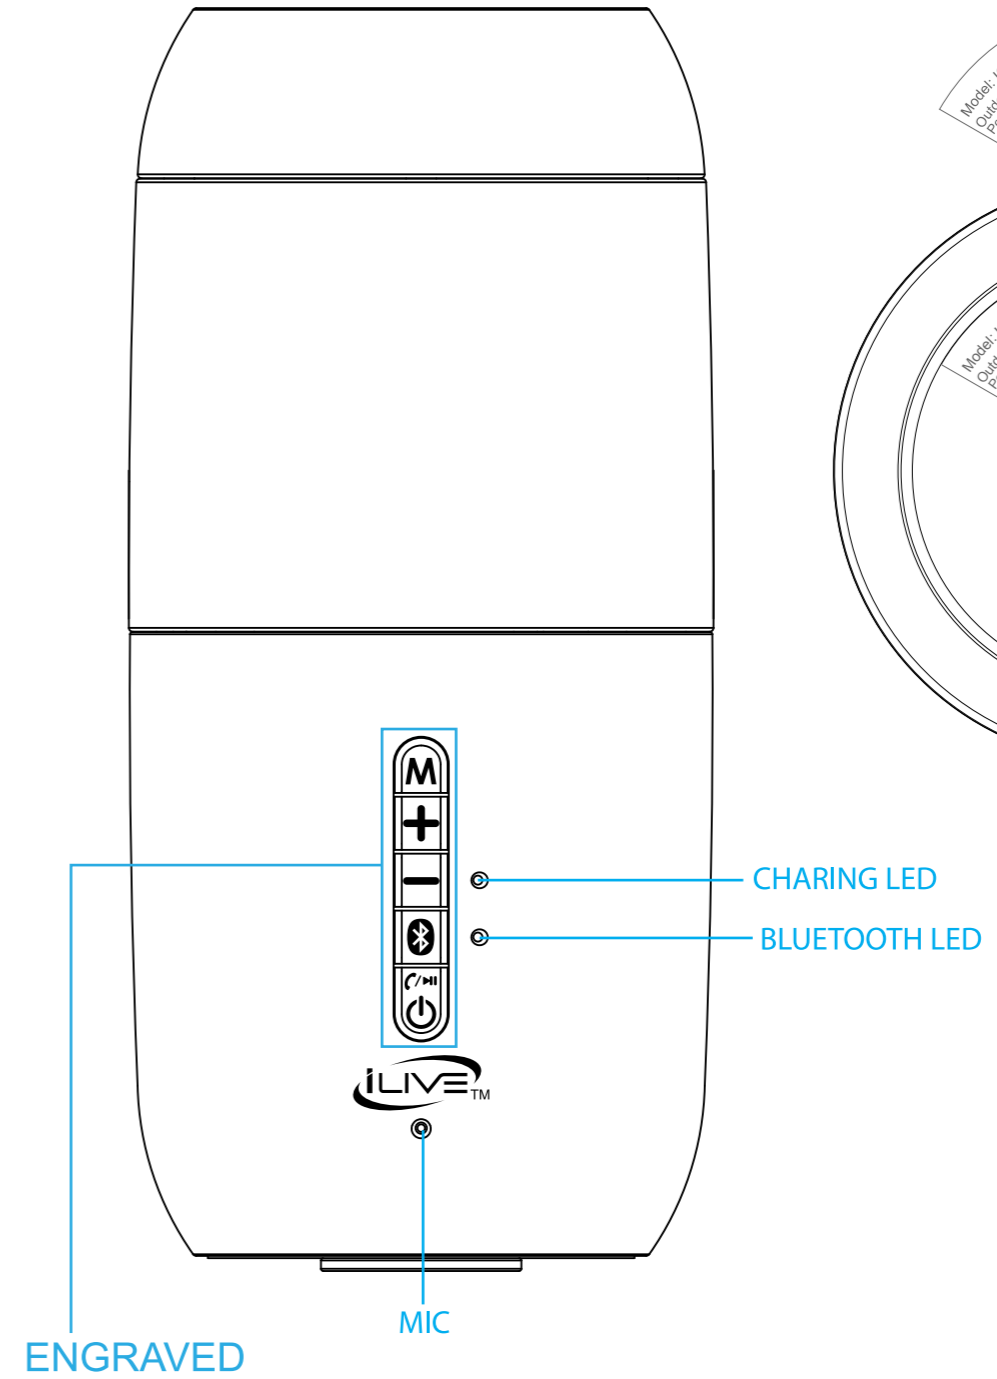

MODEL: ISBW240BDL
ITEM: SILKSCREEN
DATE: JULY 15, 2021

ALL SILKSCREEN IN LIGHT GREY (P427C)

RAISE ENGRAVED 0.3MM

丝印底部