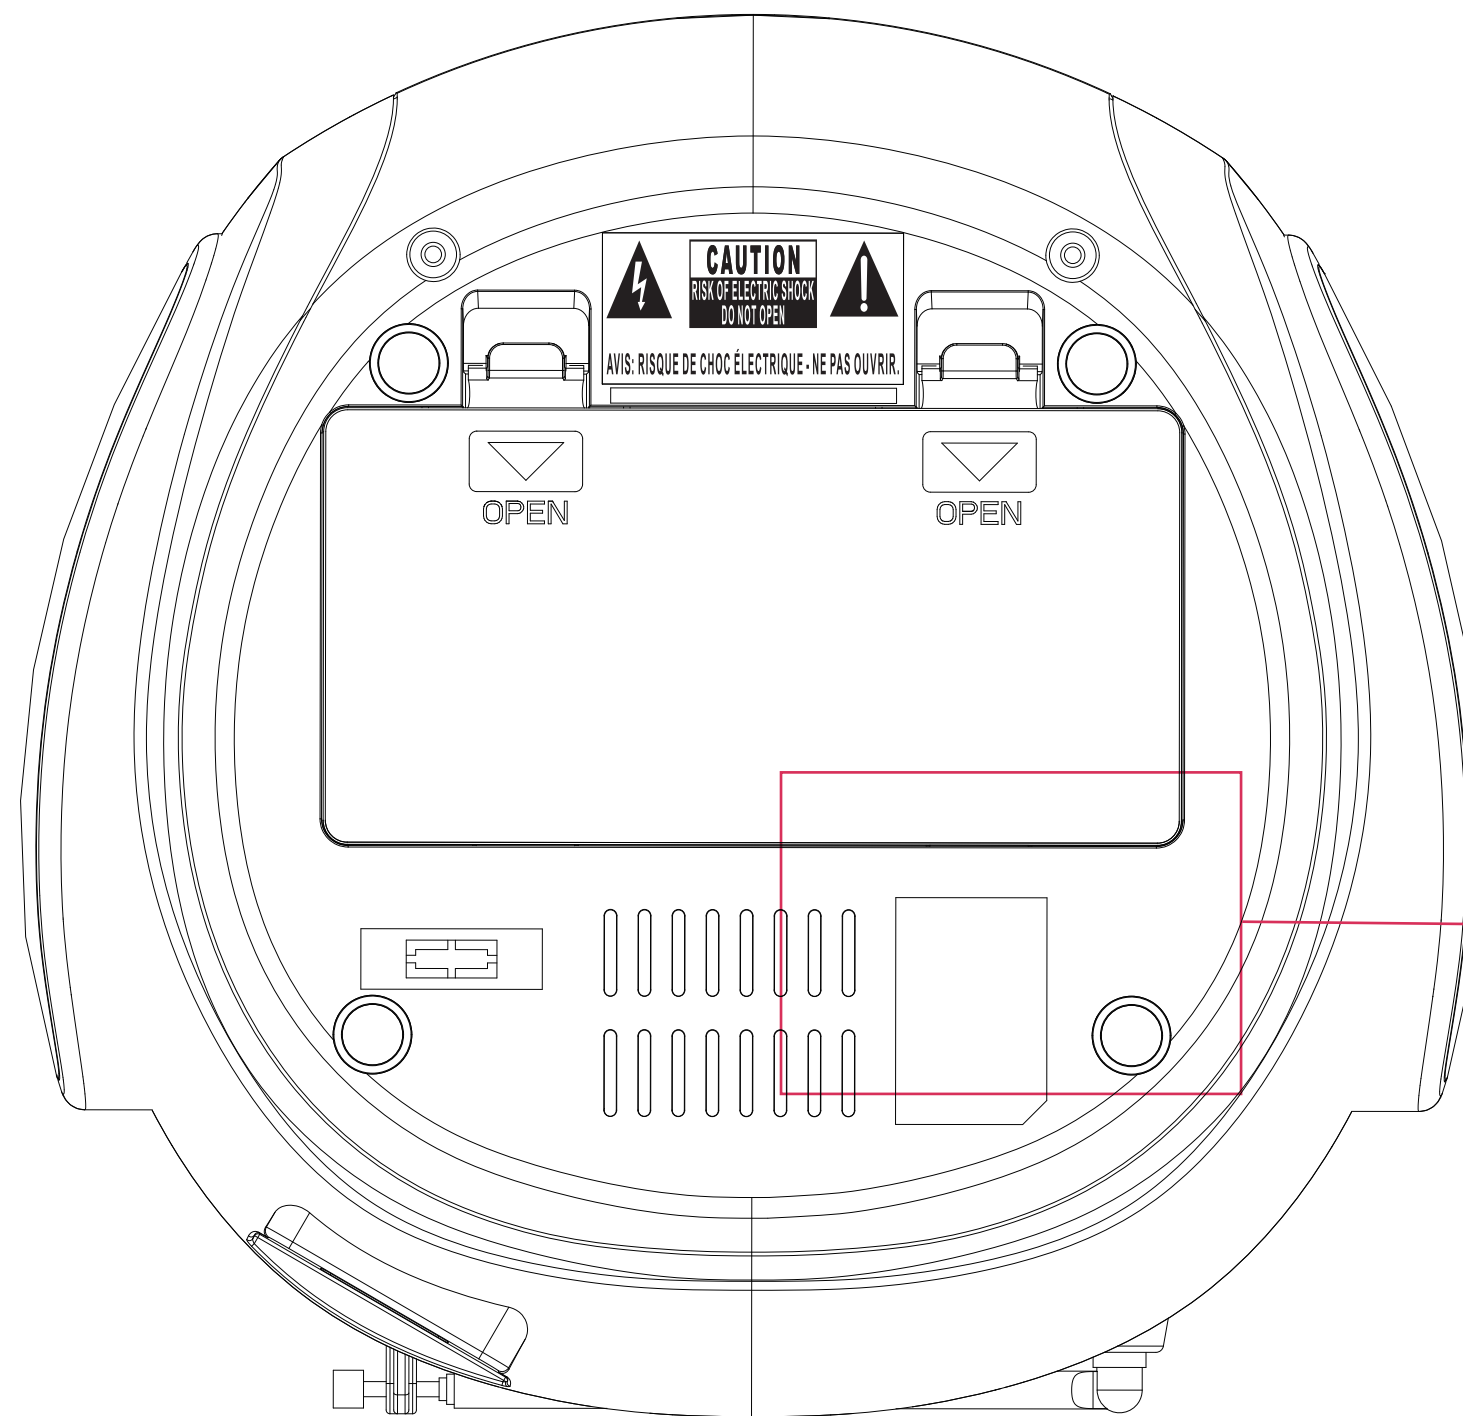

MET903 label

1.UPC:L50*H30mm

FCC label

date: 40*5mm

MANUFACTURED: DECEMBER 2016

label: 46*20mm

SN:

Label Location