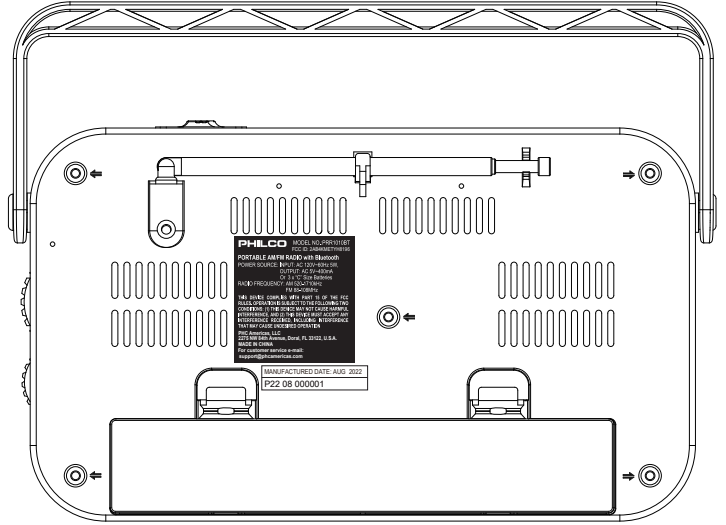

[1] Rating Label

40%

PRR1010BT

后牌贴纸

Size: L40XH42mm

印刷: 黑底白字, 过光胶

Serial no. Label Manufactured date Label

Size:L35XH8mm 1个用量

封口贴 彩合用, 2个量 Box cover label

Color: Pantone Cool Gray 9C text on Transparent background

Size: 直径40mm

Box CTN label 封箱胶纸

Size: Wide 1.9"

Color: Pantone Cool Gray 9C text on Transparent background