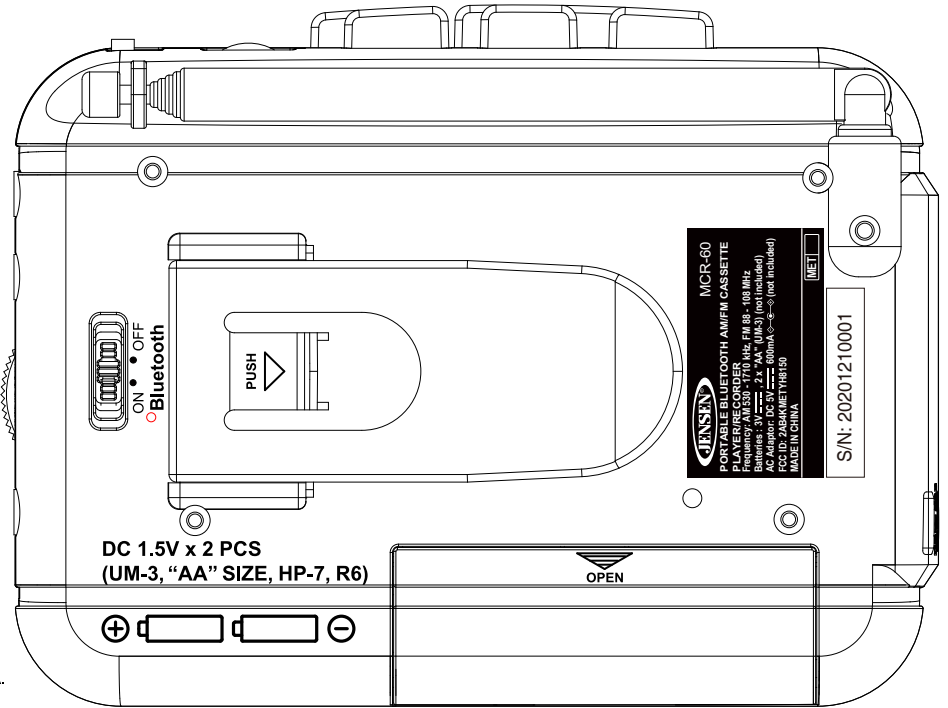

Jensen  
MCR-60 Labels Artworks  
Scale 1:1

后牌贴纸  
Size:L35x19.5mm

FCC字 (做丝印Cool Gray 4C)  
尺寸: 83.5x10.1mm

This device complies with Part 15 of the FCC Rules. Operation is subject to the following two conditions:  
(1) This device does not cause harmful interference, and (2) This device must accept any interference received,  
including interference that may cause undesired operation.  
Distributed By: Spectra Merchandising International, Inc. 4230 North Normandy Avenue, Chicago IL 60634, U.S.A.  
For Customer Service, please call 1-800-777-5331

SN Label  
Size: L25xH5mm  
白底黑字, 2个用量