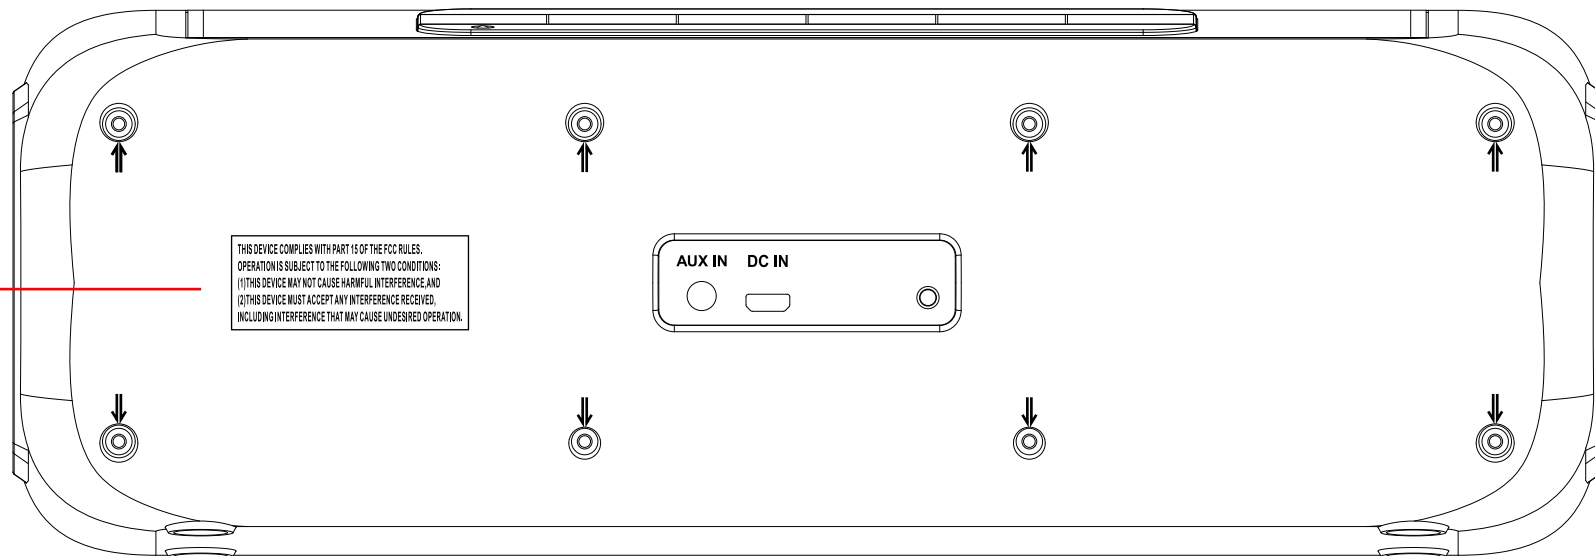

雕刻

AUX IN DC IN

MET8051 贴纸
后牌 L50*H40mm