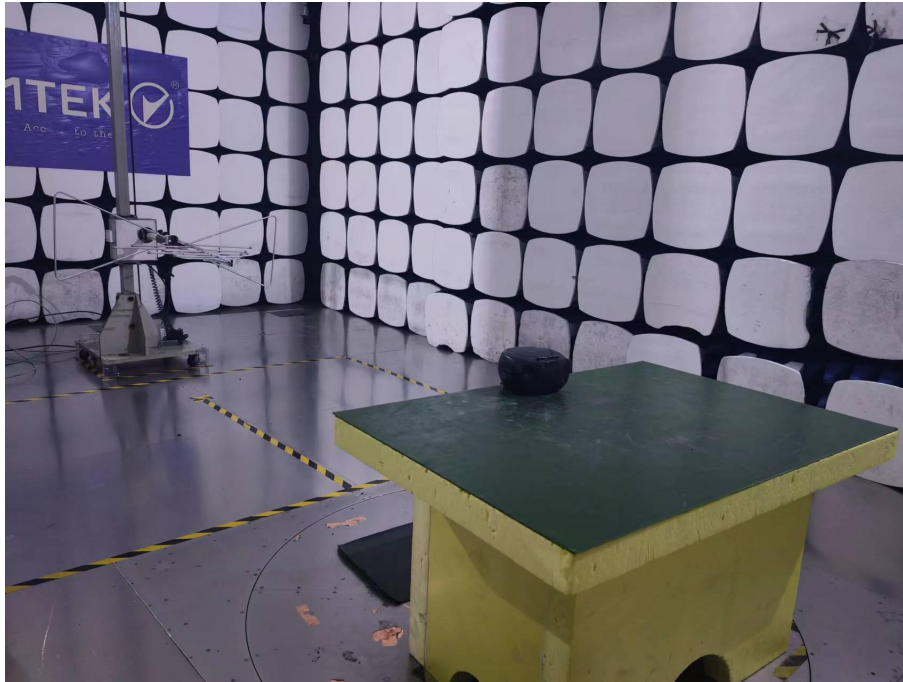

TEST SETUP PHOTOS

1.1. Photos of Radiation Emission Measurement

Spurious Emission Test Setup (30MHz-1GHz)

Spurious Emission Test Setup (Above 1GHz)

1.2. Conducted Emission Test

----- The End -----