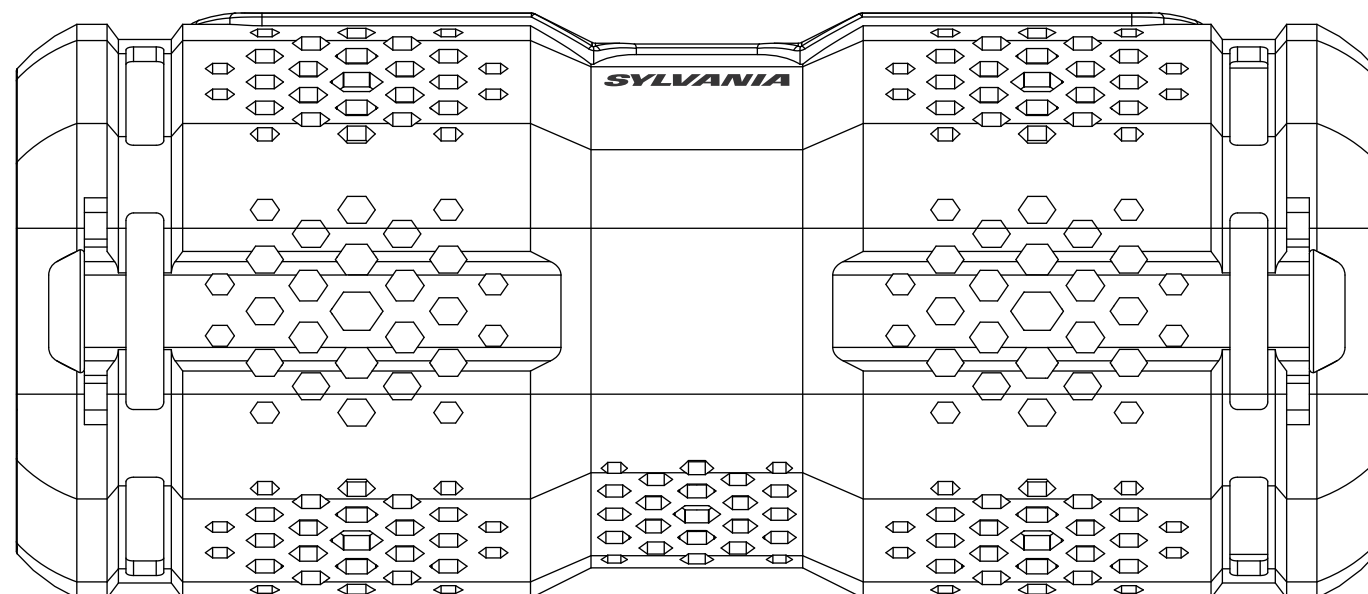

# SP361 (1453)后牌

**WARNING:**  
Cancer and  
Reproductive  
Harm-www.  
P65Warning.ca.gov

流水号 40mm x 8mm (2个量,贴主机,彩合)  
(号码正确, 条码不正确)

S/N:A200631656000001

S/N:A2006316560002500

生产日期贴纸 L40\*H5mm (贴主机)

MANUFACTURED: JUNE 2020