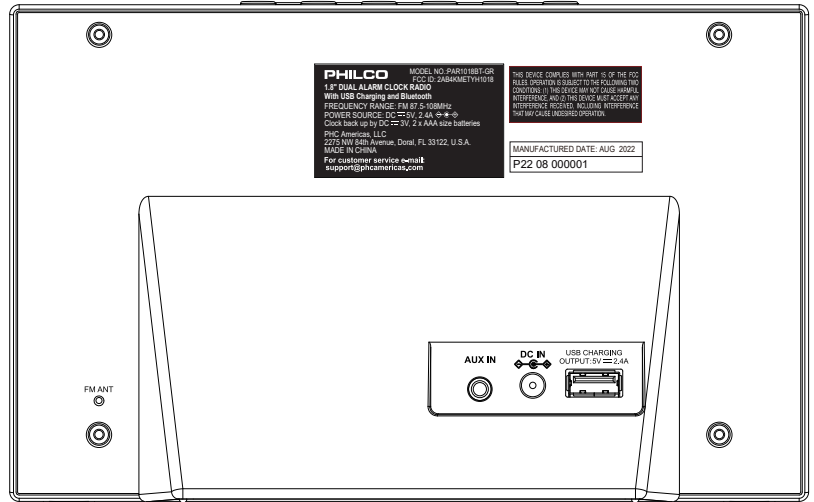

Rating Label

PAR1018BT-GR

1:1 Size: 49.5(W) x 29.5(H) mm
Color: White text on black background

50%

Serial no. Label Manufactured date Label

Size: L35XH8mm

FCC Label

Subject: FCC Labels
Size: 35(W) x 15(H) mm
Color: White letters on black background

Box cover label

on Transparent background
Size: 40mm

Box CTN label

Size: Wide 1.9"
Color: Pantone Cool Gray 9C text
on Transparent background