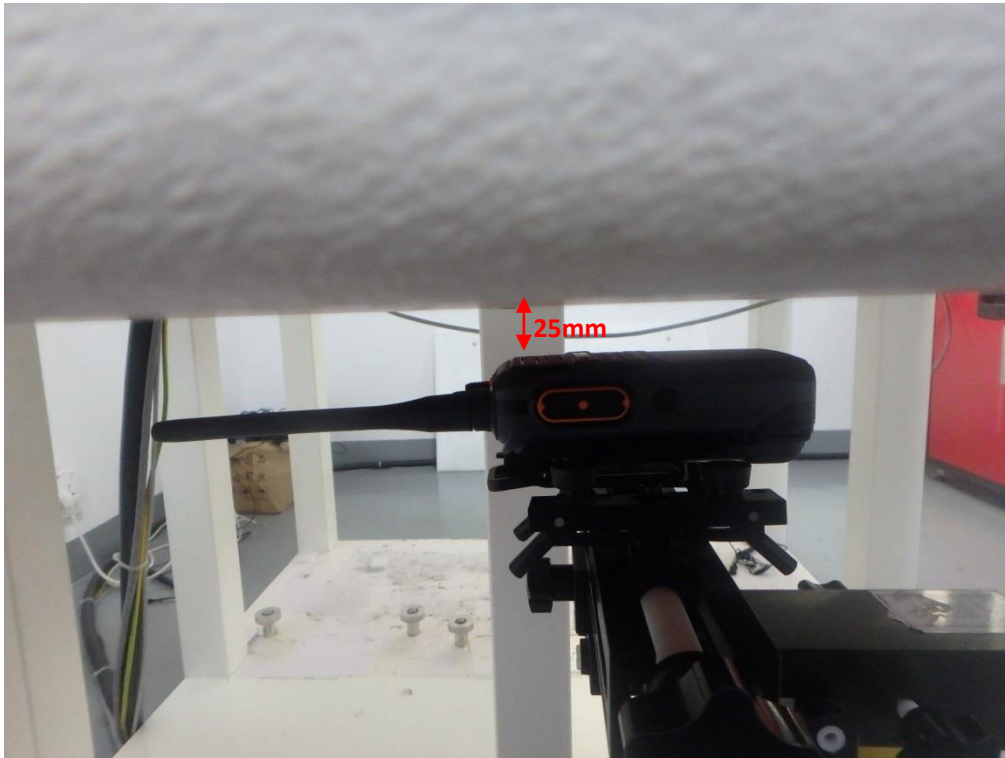

Test Setup Photos

Face Up with 2.5 cm Separation Distance.

Body Back Touch with all accessories

The thickness of EUT is 3.6 cm

Note : The headset is just for testing. This tested and electrically similar headsets may be used.