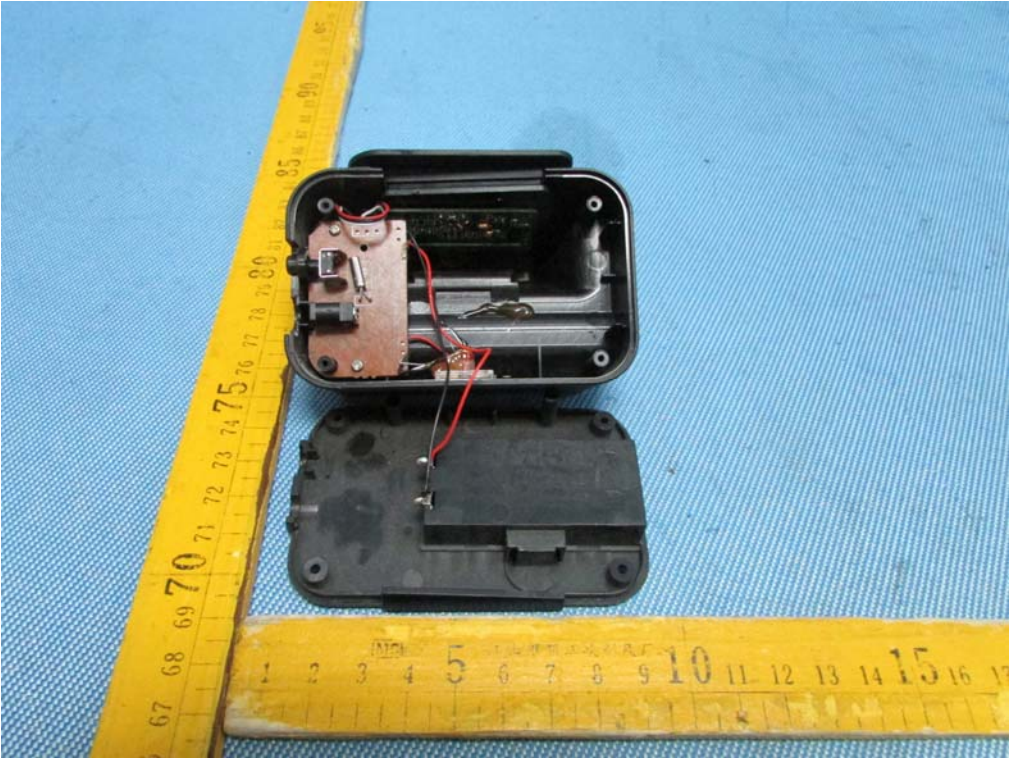

**IC6008- Internal View**

Reference No.: WTS14S0312001E