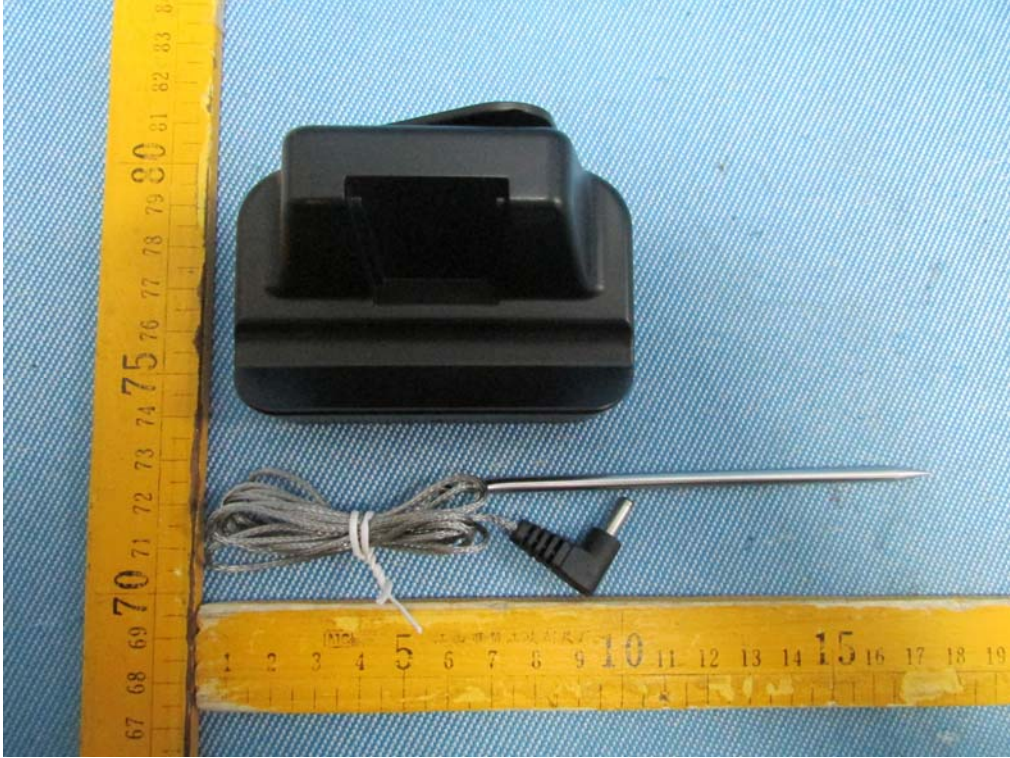

Photographs - Constructional Details
IC6008 - Appearance View

Reference No.: WTS14S0312001E

Reference No.: WTS14S0312001E

Reference No.: WTS14S0312001E