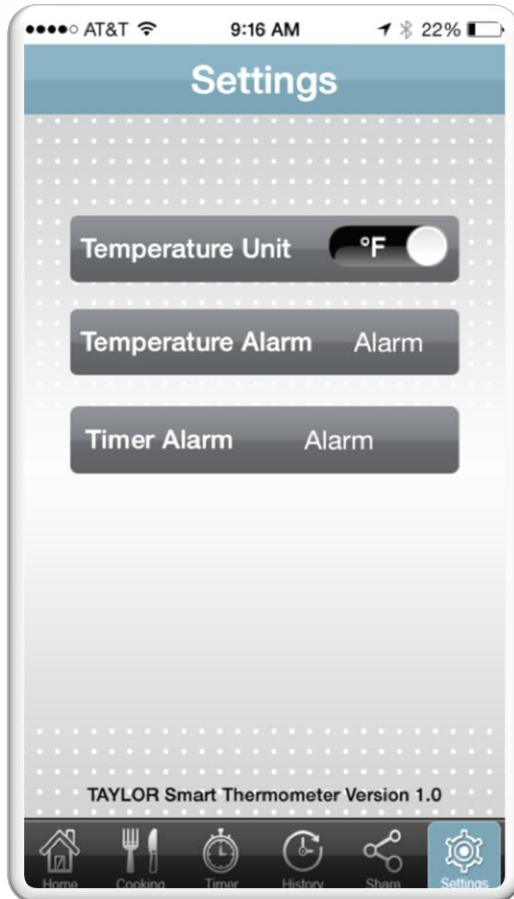

Bluetooth cooking thermometer

- Setting Page:
- Change between °F and °C
- Change the temperature and timer alerts
  - Based on current phone options