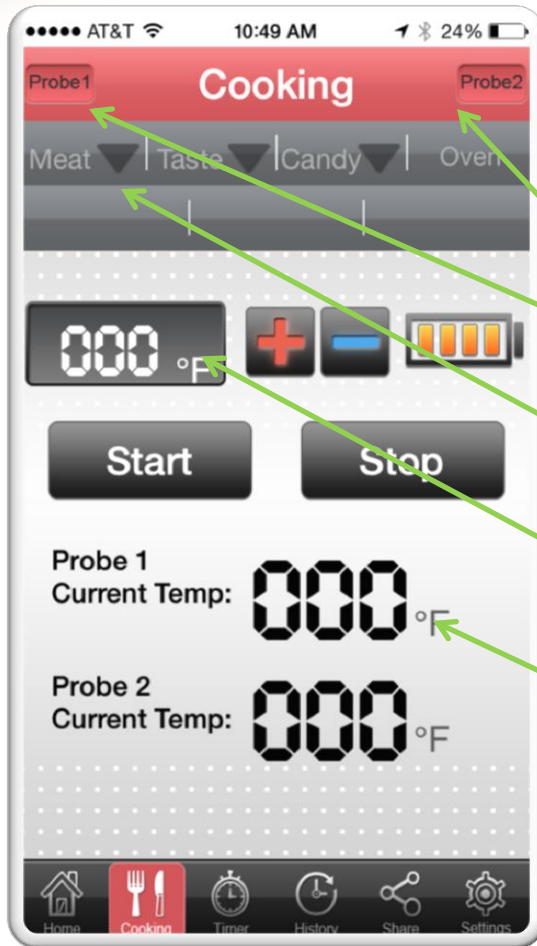

Bluetooth cooking thermometer

Cooking Page:

- Displays temperature for probe 1 and probe 2
- Drop down menus for meat or candy presets

Probe 1 or Probe 2 buttons

Drop down menus

Set temperature (presets or custom)

Current temp of both probes