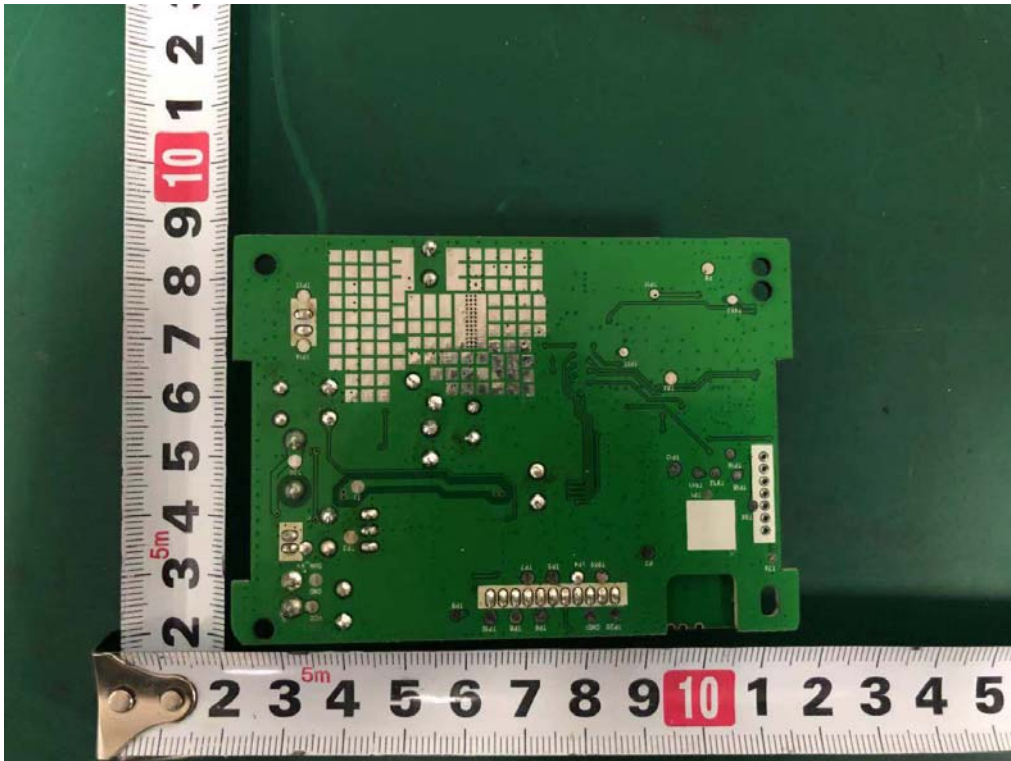

Internal Photos
M/N: SOLAR ROCK SPEAKER

Bluetooth
Antenna

5.8G
Antenna

Internal Photos
M/N: SOLAR ROCK SPEAKER

Internal Photos
M/N: SOLAR ROCK SPEAKER

Disconnect here,
Not using

Bluetooth
Antenna Port

Internal Photos
M/N: SOLAR ROCK SPEAKER

5.8G
Antenna Port

Internal Photos
M/N: SOLAR ROCK SPEAKER

Internal Photos
M/N: SOLAR ROCK SPEAKER

Internal Photos
M/N: SOLAR ROCK SPEAKER