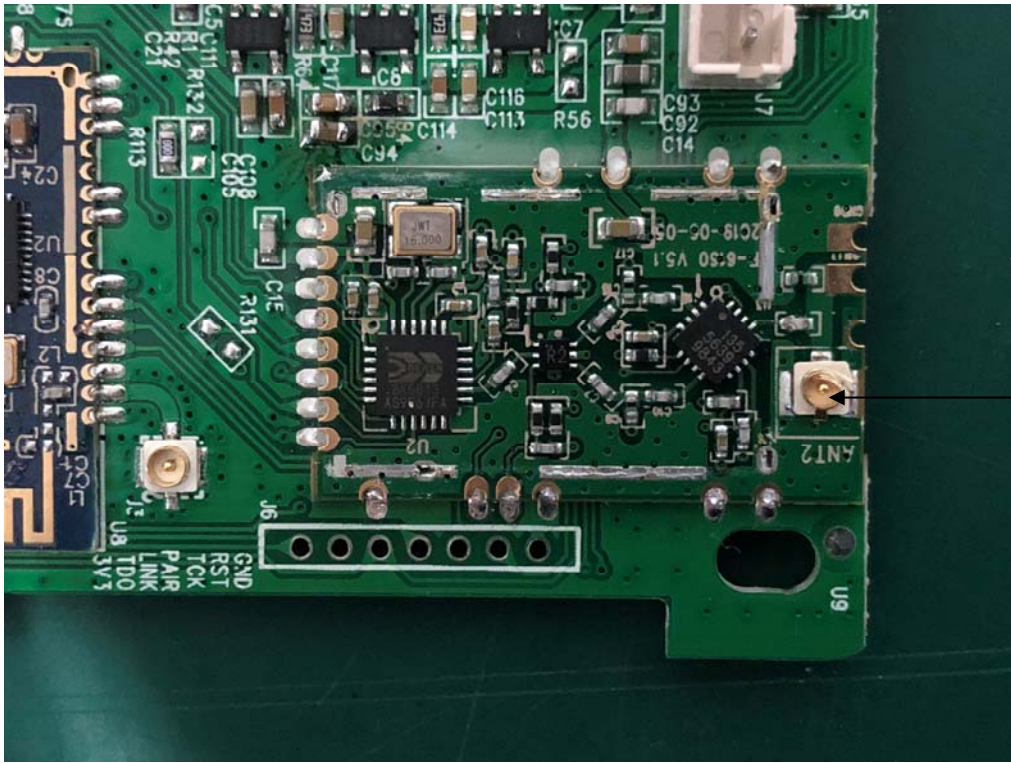

Internal Photos
M/N: SOLAR ROCK SPEAKER

Bluetooth
Antenna

5.8G
Antenna

Internal Photos
M/N: SOLAR ROCK SPEAKER

Internal Photos
M/N: SOLAR ROCK SPEAKER

Disconnect here,
Not using

Bluetooth
Antenna Port

Internal Photos
M/N: SOLAR ROCK SPEAKER

5.8G
Antenna Port

Internal Photos
M/N: SOLAR ROCK SPEAKER

Internal Photos
M/N: SOLAR ROCK SPEAKER

Internal Photos
M/N: SOLAR ROCK SPEAKER