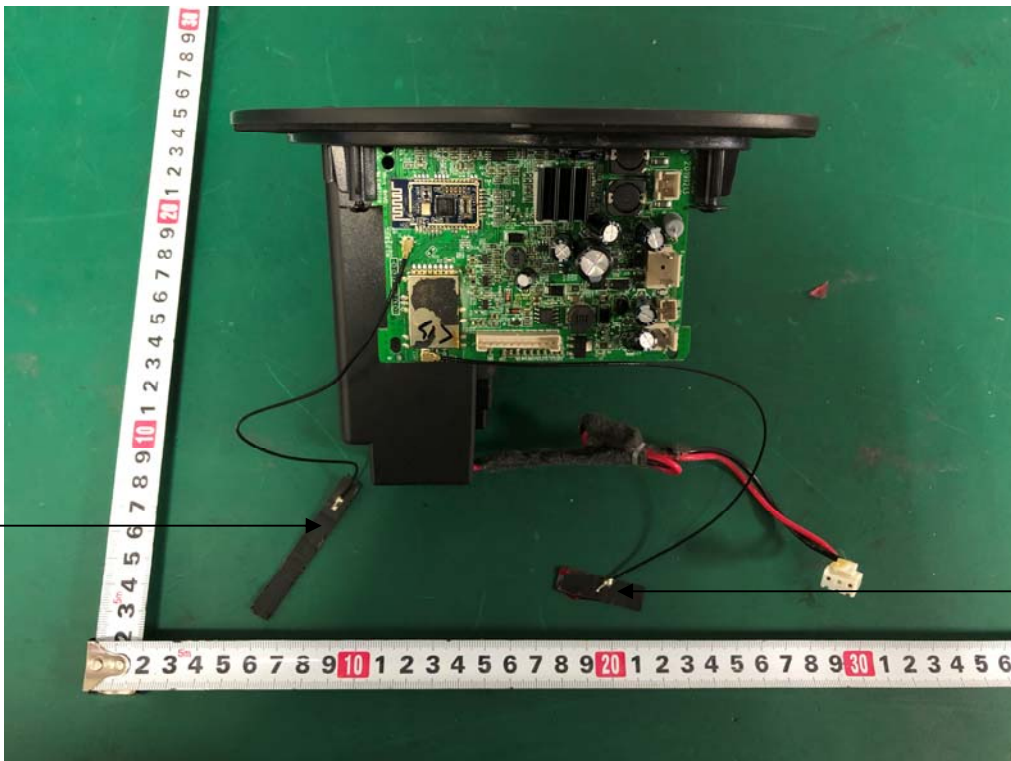

Internal Photos
M/N: SOLAR ROCK SPEAKER

Bluetooth
Antenna

5.8G
Antenna

Internal Photos
M/N: SOLAR ROCK SPEAKER

Internal Photos
M/N: SOLAR ROCK SPEAKER

Disconnect here,
Not using

Bluetooth
Antenna Port

Internal Photos
M/N: SOLAR ROCK SPEAKER

5.8G
Antenna Port

Internal Photos
M/N: SOLAR ROCK SPEAKER

Internal Photos
M/N: SOLAR ROCK SPEAKER

Internal Photos
M/N: SOLAR ROCK SPEAKER