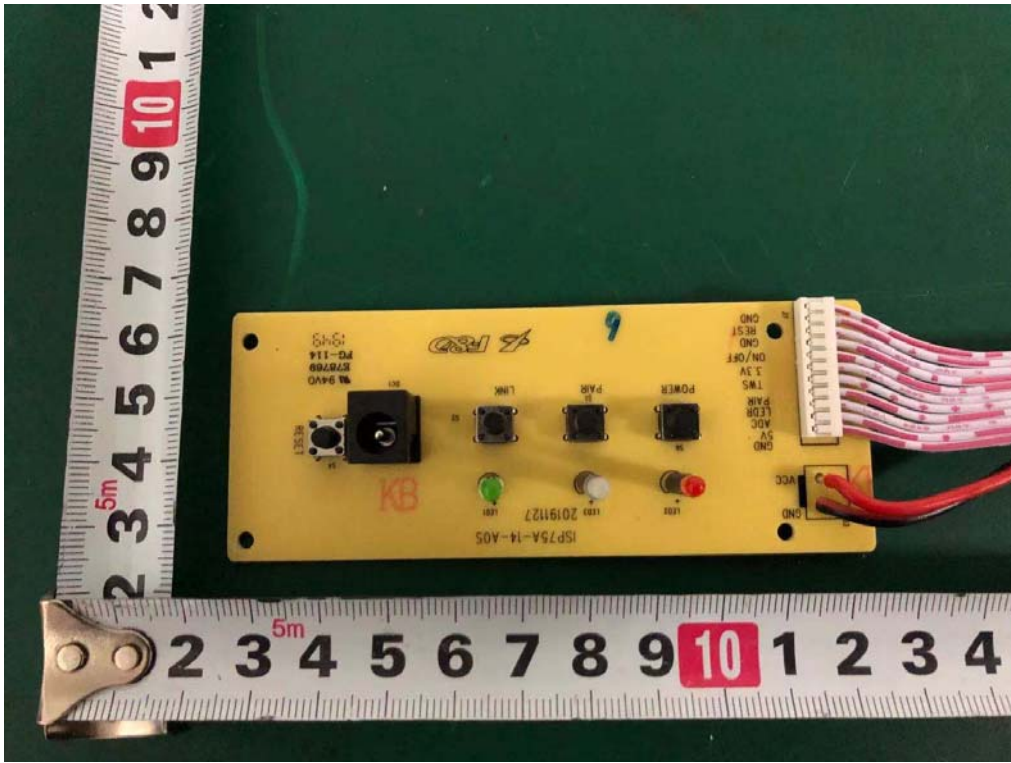

Internal Photos
M/N: SOLAR ROCK SPEAKER

Bluetooth
Antenna

5.8G
Antenna

Internal Photos
M/N: SOLAR ROCK SPEAKER

Internal Photos
M/N: SOLAR ROCK SPEAKER

Disconnect here,
Not using

Bluetooth
Antenna Port

Internal Photos
M/N: SOLAR ROCK SPEAKER

5.8G
Antenna Port

Internal Photos
M/N: SOLAR ROCK SPEAKER

Internal Photos
M/N: SOLAR ROCK SPEAKER

Internal Photos
M/N: SOLAR ROCK SPEAKER