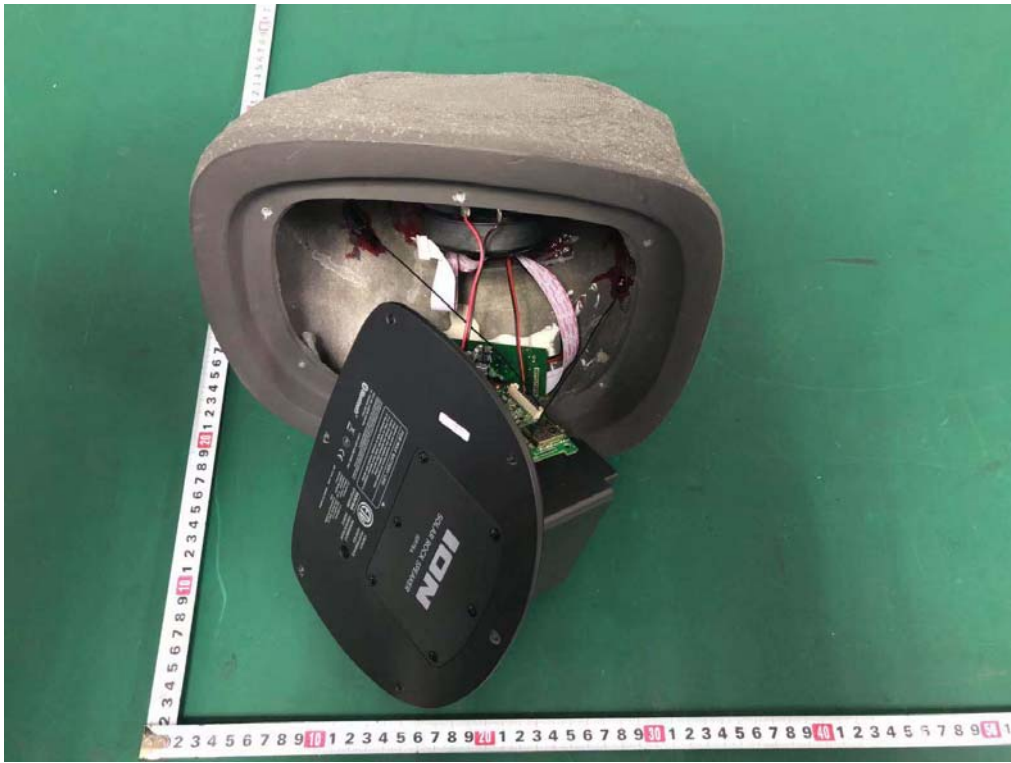

Internal Photos
M/N: SOLAR ROCK SPEAKER

Bluetooth
Antenna

5.8G
Antenna

Internal Photos
M/N: SOLAR ROCK SPEAKER

Internal Photos
M/N: SOLAR ROCK SPEAKER

Disconnect here,
Not using

Bluetooth
Antenna Port

Internal Photos
M/N: SOLAR ROCK SPEAKER

5.8G
Antenna Port

Internal Photos
M/N: SOLAR ROCK SPEAKER

Internal Photos
M/N: SOLAR ROCK SPEAKER

Internal Photos
M/N: SOLAR ROCK SPEAKER