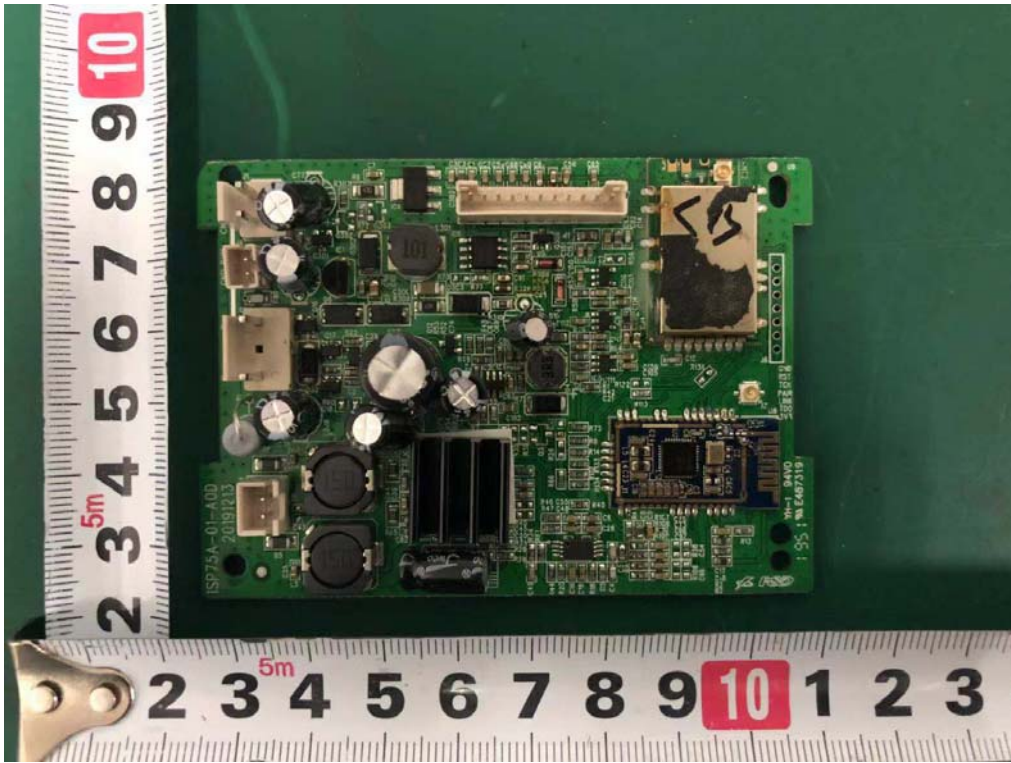

Internal Photos
M/N: SOLAR ROCK SPEAKER

Bluetooth
Antenna

5.8G
Antenna

Internal Photos
M/N: SOLAR ROCK SPEAKER

Internal Photos
M/N: SOLAR ROCK SPEAKER

Disconnect here,
Not using

Bluetooth
Antenna Port

Internal Photos
M/N: SOLAR ROCK SPEAKER

5.8G
Antenna Port

Internal Photos
M/N: SOLAR ROCK SPEAKER

Internal Photos
M/N: SOLAR ROCK SPEAKER

Internal Photos
M/N: SOLAR ROCK SPEAKER