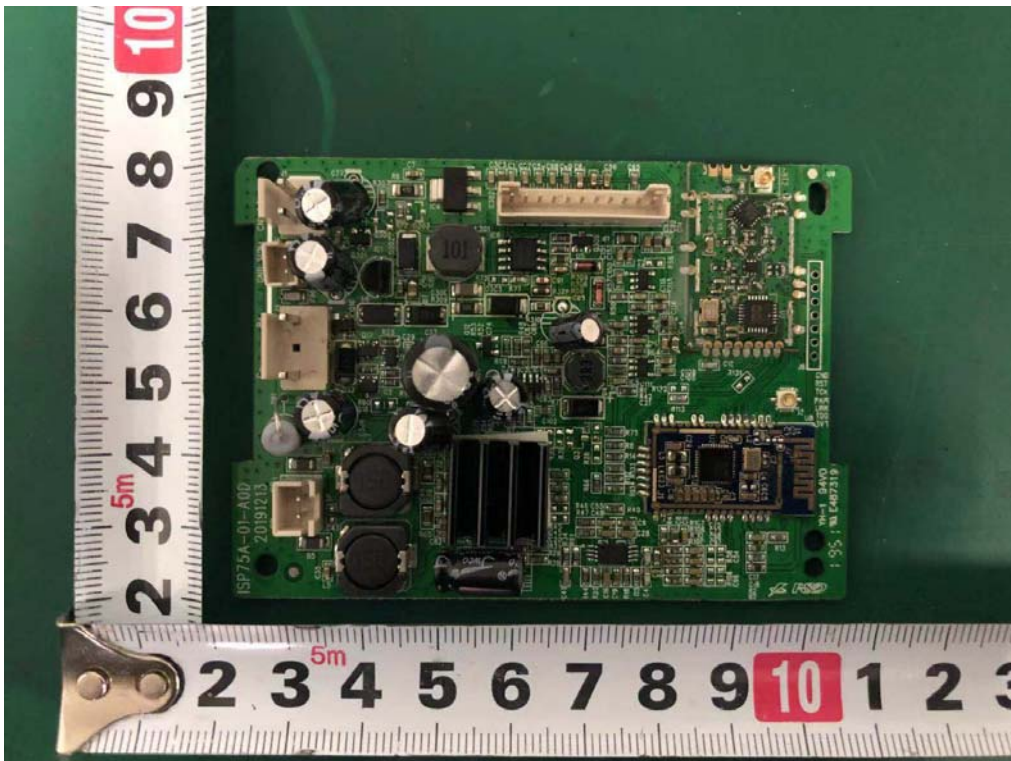

Internal Photos
M/N: SOLAR ROCK SPEAKER

Bluetooth
Antenna

5.8G
Antenna

Internal Photos
M/N: SOLAR ROCK SPEAKER

Internal Photos
M/N: SOLAR ROCK SPEAKER

Disconnect here,
Not using

Bluetooth
Antenna Port

Internal Photos
M/N: SOLAR ROCK SPEAKER

5.8G
Antenna Port

Internal Photos
M/N: SOLAR ROCK SPEAKER

Internal Photos
M/N: SOLAR ROCK SPEAKER

Internal Photos
M/N: SOLAR ROCK SPEAKER