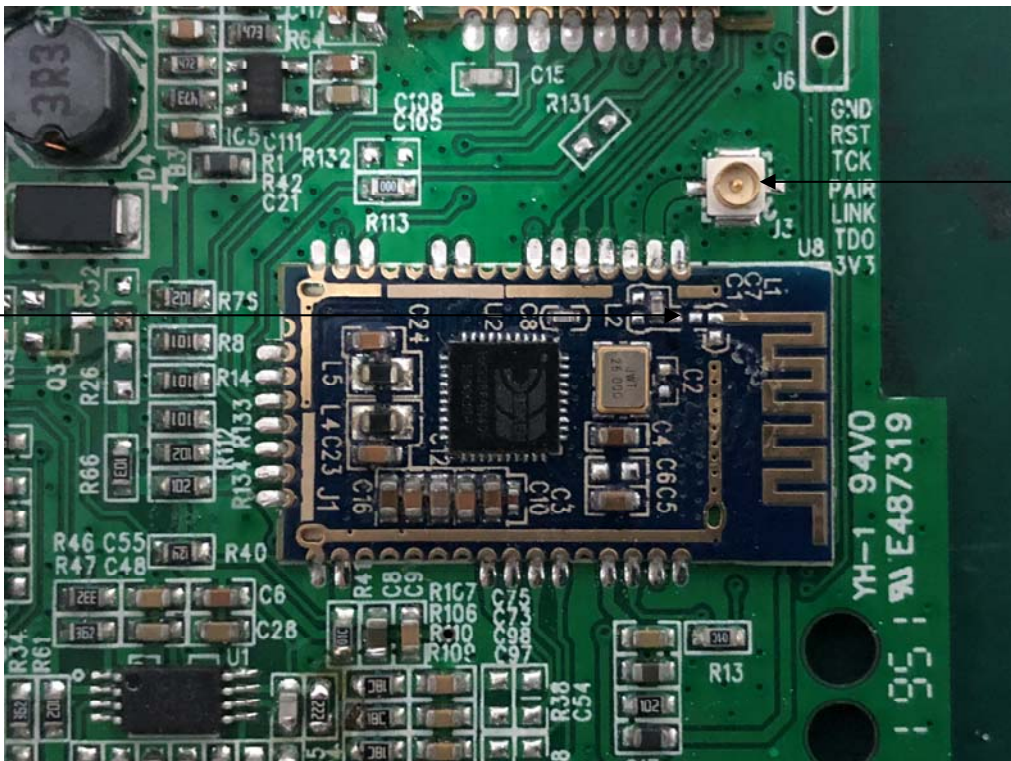

Internal Photos
M/N: SOLAR ROCK SPEAKER

Bluetooth
Antenna

5.8G
Antenna

Internal Photos
M/N: SOLAR ROCK SPEAKER

Internal Photos
M/N: SOLAR ROCK SPEAKER

Disconnect here,
Not using

Bluetooth
Antenna Port

Internal Photos
M/N: SOLAR ROCK SPEAKER

5.8G
Antenna Port

Internal Photos
M/N: SOLAR ROCK SPEAKER

Internal Photos
M/N: SOLAR ROCK SPEAKER

Internal Photos
M/N: SOLAR ROCK SPEAKER