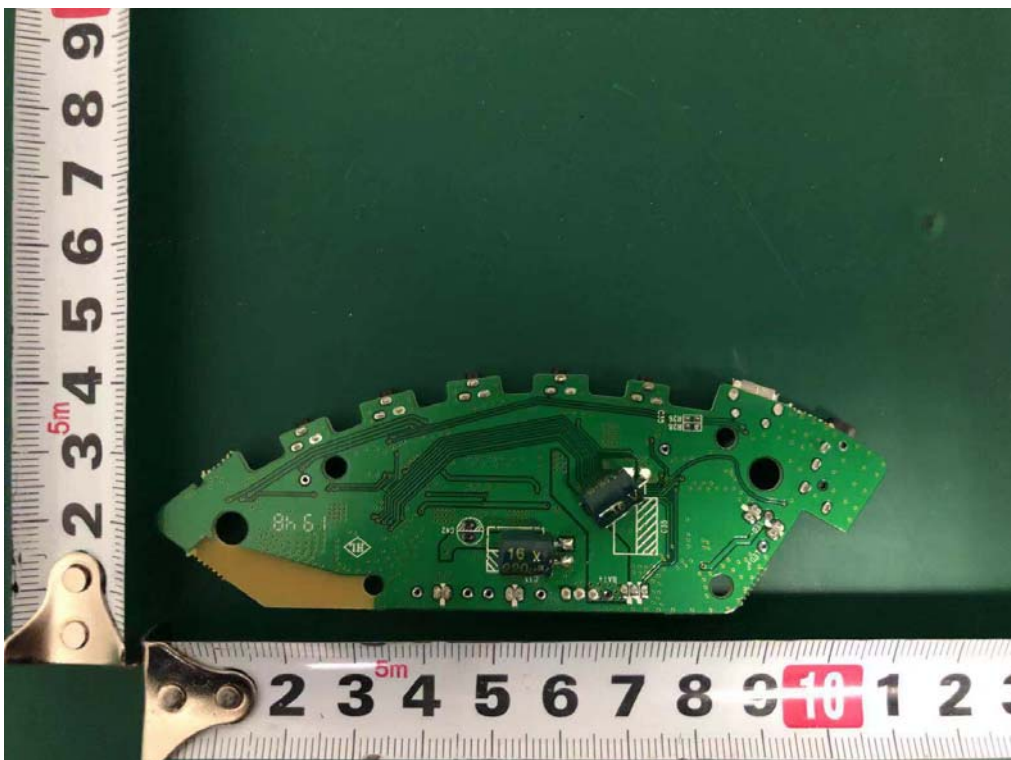

Internal Photos
M/N: PATIO MATE

Internal Photos
M/N: PATIO MATE

Internal Photos
M/N: PATIO MATE

AC6926A

Internal Photos
M/N: PATIO MATE

Bluetooth
Antenna