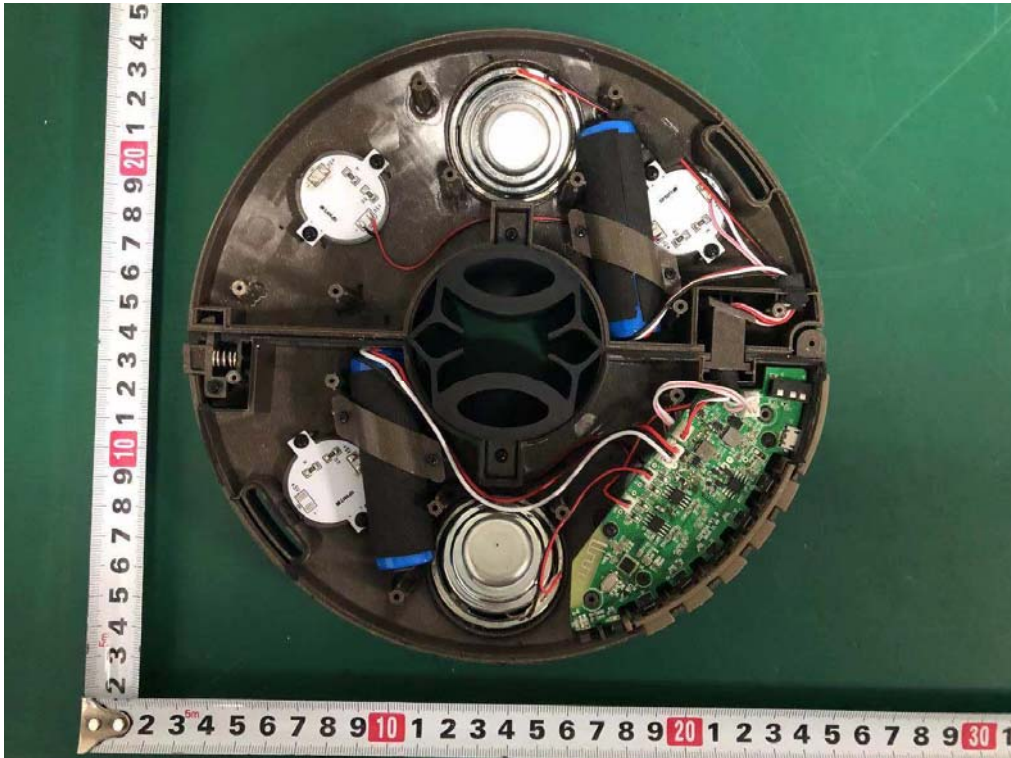

Internal Photos
M/N: PATIO MATE

Internal Photos
M/N: PATIO MATE

Internal Photos
M/N: PATIO MATE

AC6926A

Internal Photos
M/N: PATIO MATE

Bluetooth
Antenna