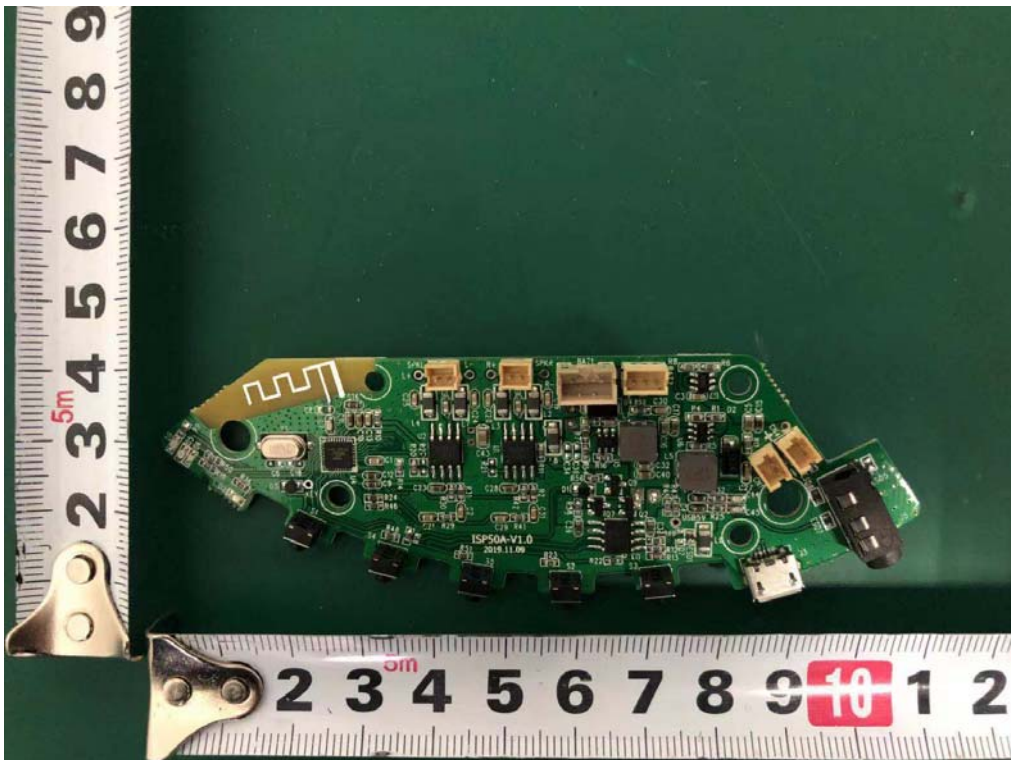

Internal Photos
M/N: PATIO MATE

Internal Photos
M/N: PATIO MATE

Internal Photos
M/N: PATIO MATE

AC6926A

Internal Photos
M/N: PATIO MATE

Bluetooth
Antenna