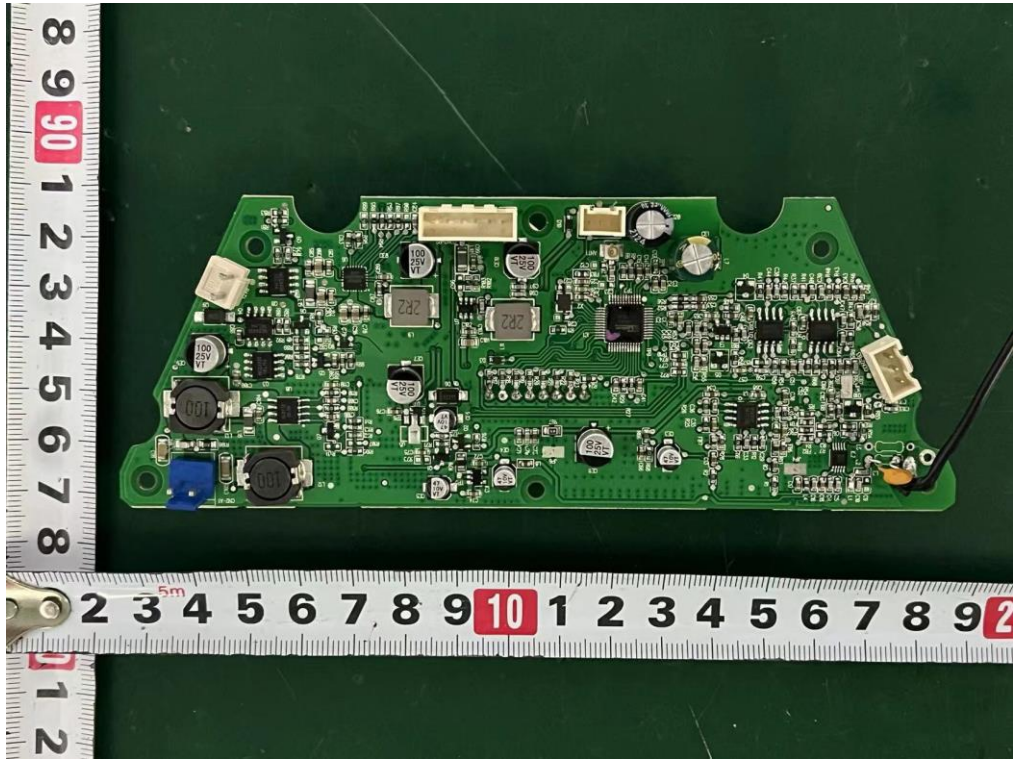

Internal Photos
M/N: PATHFINDER™ GO

Internal Photos
M/N: PATHFINDER™ GO

Internal Photos
M/N: PATHFINDER™ GO

Internal Photos
M/N: PATHFINDER™ GO

Internal Photos
M/N: PATHFINDER™ GO

Internal Photos
M/N: PATHFINDER™ GO

Bluetooth
Antenna

Internal Photos
M/N: PATHFINDER™ GO

Internal Photos
M/N: PATHFINDER™ GO

New AMP IC board

Internal Photos
M/N: PATHFINDER™ GO

Internal Photos
M/N: PATHFINDER™ GO

Internal Photos
M/N: PATHFINDER™ GO

Internal Photos
M/N: PATHFINDER™ GO