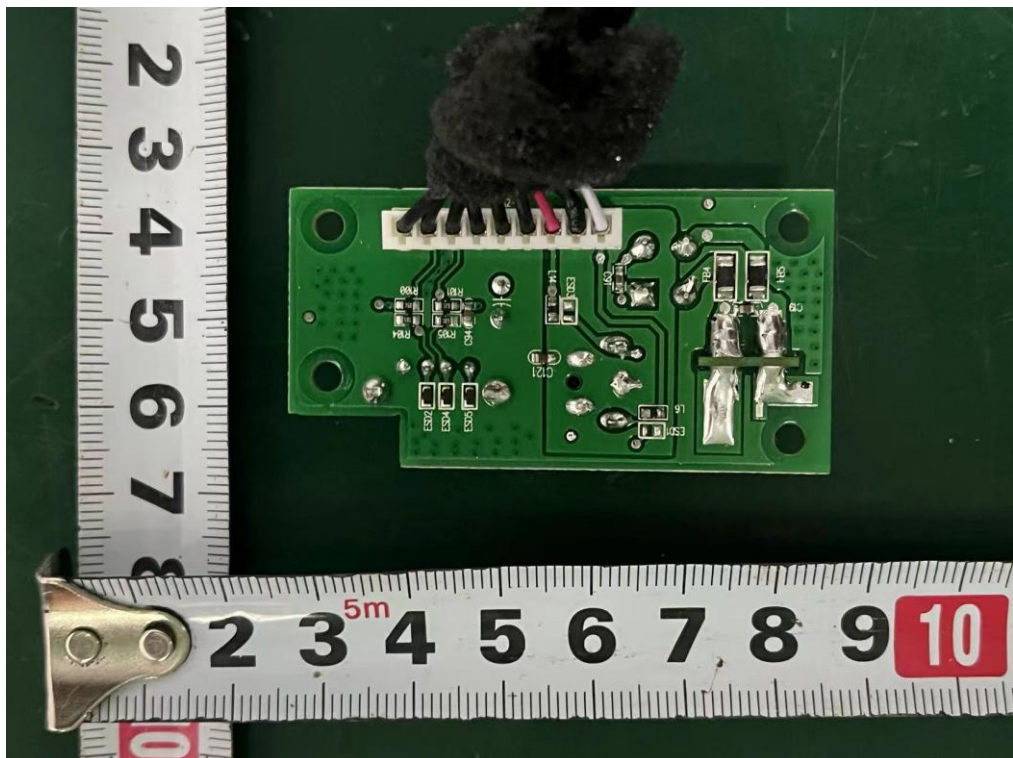

Internal Photos
M/N: PATHFINDER™ GO

Internal Photos
M/N: PATHFINDER™ GO

Internal Photos
M/N: PATHFINDER™ GO

Internal Photos
M/N: PATHFINDER™ GO

Internal Photos
M/N: PATHFINDER™ GO

Internal Photos
M/N: PATHFINDER™ GO

Bluetooth
Antenna

Internal Photos
M/N: PATHFINDER™ GO

Internal Photos
M/N: PATHFINDER™ GO

New AMP IC board

Internal Photos
M/N: PATHFINDER™ GO

Internal Photos
M/N: PATHFINDER™ GO

Internal Photos
M/N: PATHFINDER™ GO