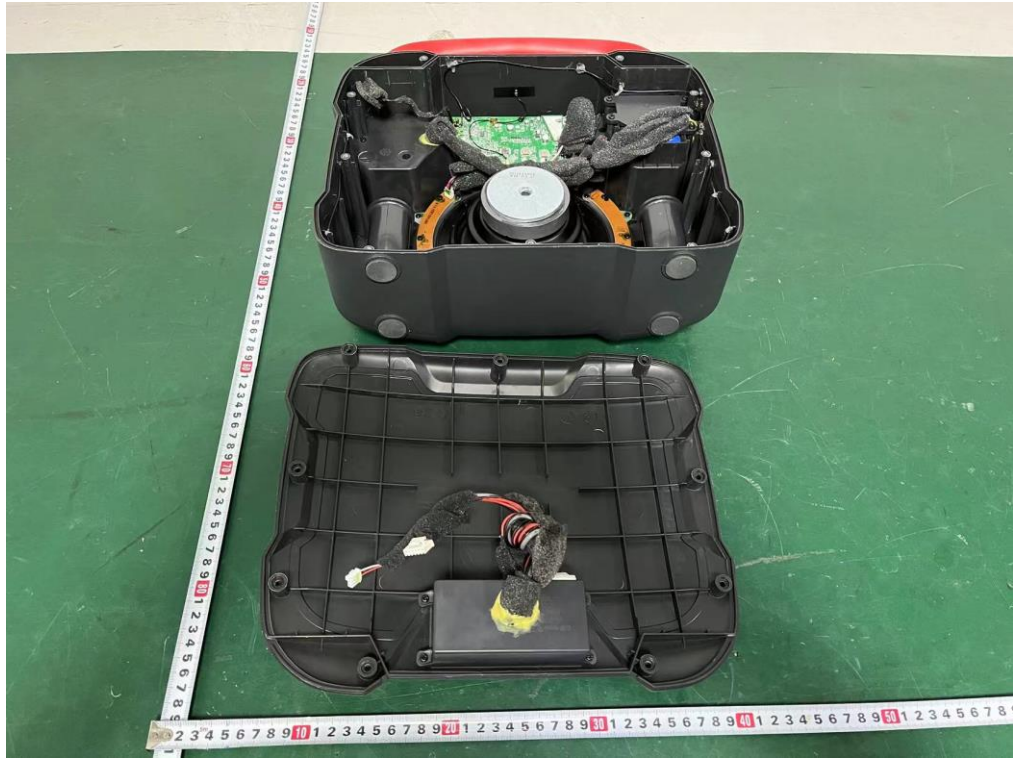

Bluetooth
Antenna

Internal Photos
M/N: PATHFINDER™ GO

Internal Photos
M/N: PATHFINDER™ GO

New AMP IC board

Internal Photos
M/N: PATHFINDER™ GO

Internal Photos
M/N: PATHFINDER™ GO

Internal Photos
M/N: PATHFINDER™ GO