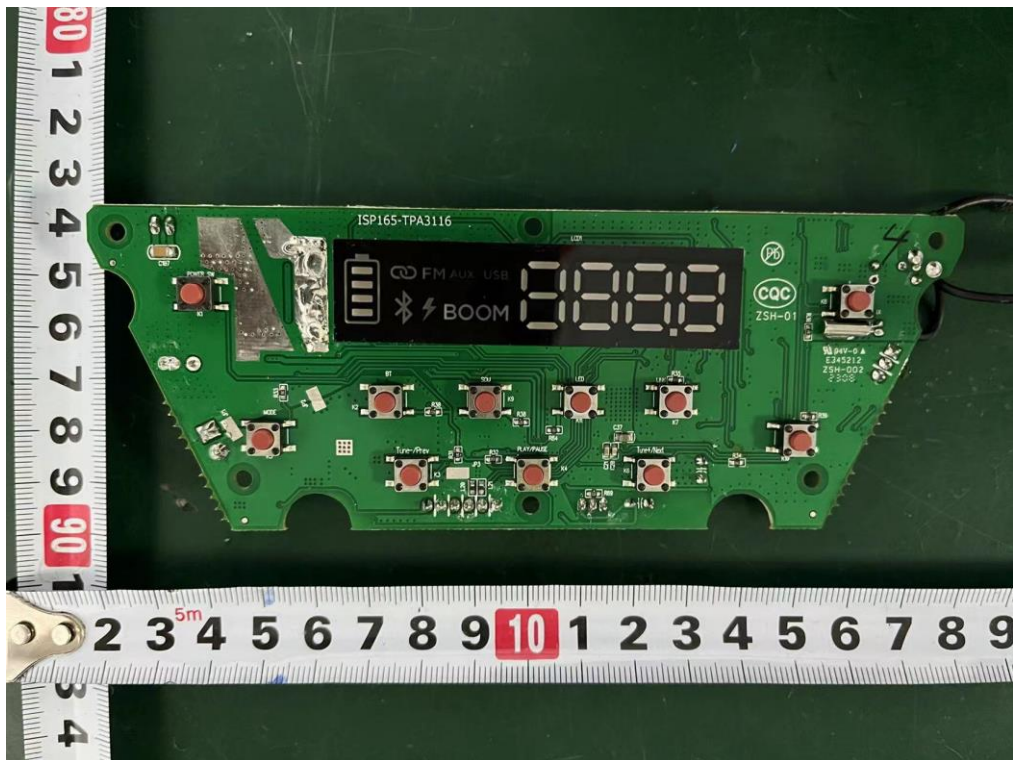

Bluetooth
Antenna

Internal Photos
M/N: PATHFINDER™ GO

Internal Photos
M/N: PATHFINDER™ GO

New AMP IC board

Internal Photos
M/N: PATHFINDER™ GO

Internal Photos
M/N: PATHFINDER™ GO

Internal Photos
M/N: PATHFINDER™ GO