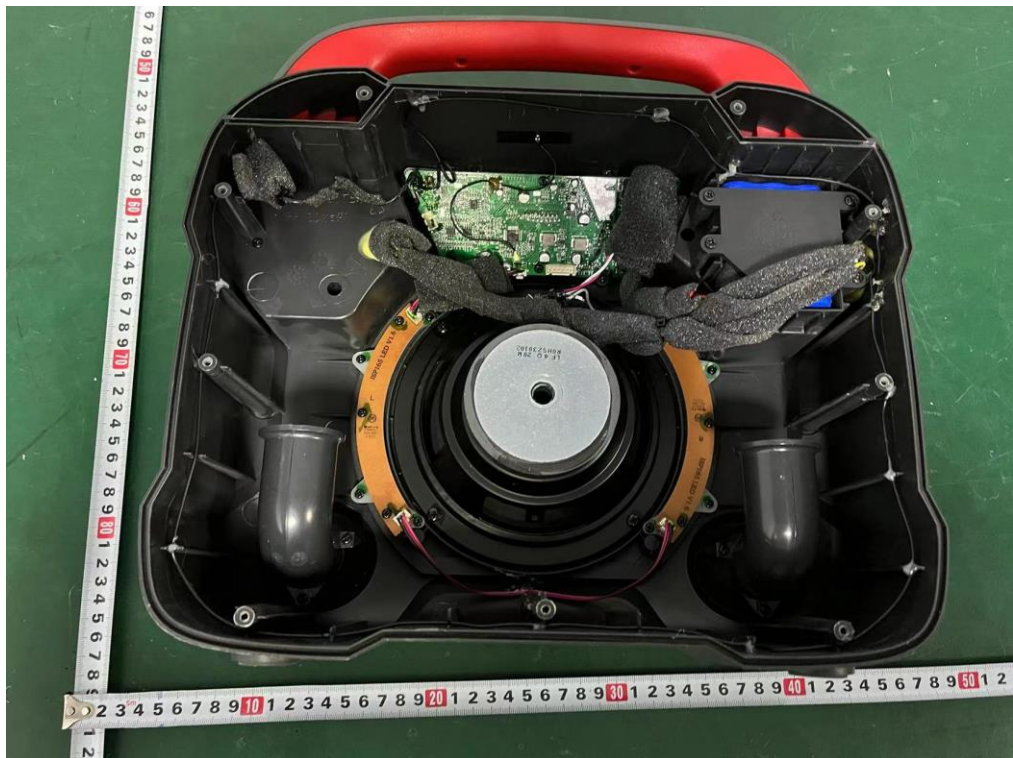

Bluetooth
Antenna

Internal Photos
M/N: PATHFINDER™ GO

Internal Photos
M/N: PATHFINDER™ GO

New AMP IC board

Internal Photos
M/N: PATHFINDER™ GO

Internal Photos
M/N: PATHFINDER™ GO

Internal Photos
M/N: PATHFINDER™ GO

Internal Photos
M/N: PATHFINDER™ GO