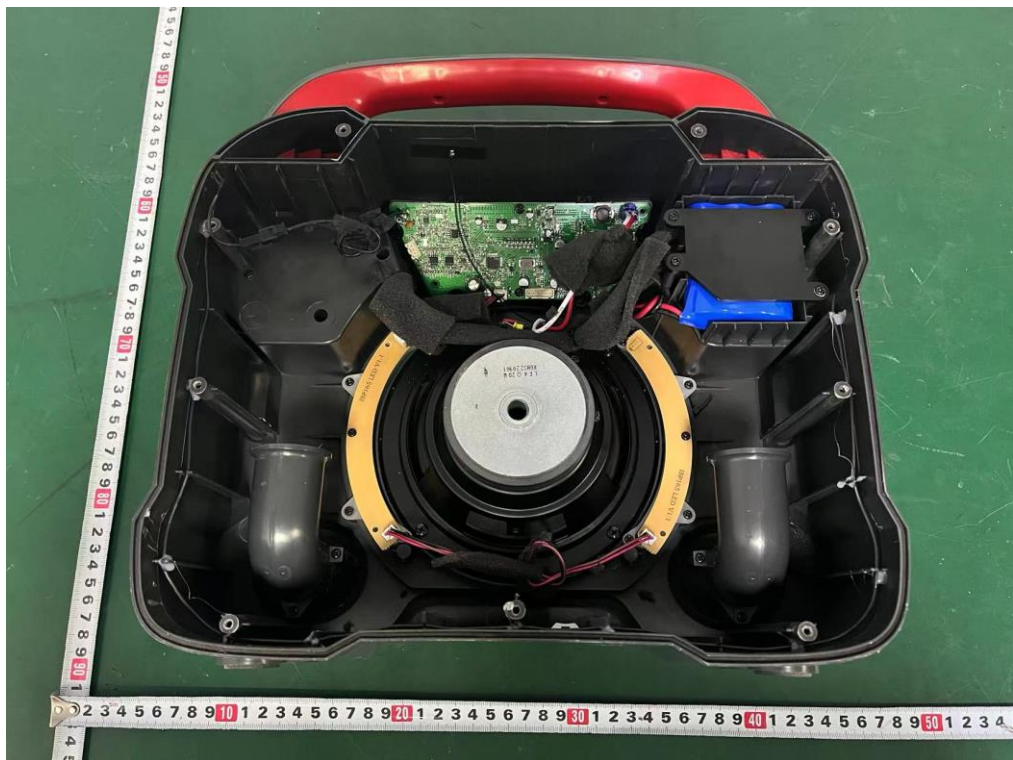

Internal Photos
M/N: PATHFINDER™ GO

Internal Photos
M/N: PATHFINDER™ GO

Internal Photos
M/N: PATHFINDER™ GO

Internal Photos
M/N: PATHFINDER™ GO

Internal Photos
M/N: PATHFINDER™ GO

Internal Photos
M/N: PATHFINDER™ GO

Bluetooth
Antenna

Internal Photos
M/N: PATHFINDER™ GO

Internal Photos
M/N: PATHFINDER™ GO

New AMP IC board

Internal Photos
M/N: PATHFINDER™ GO

Internal Photos
M/N: PATHFINDER™ GO

Internal Photos
M/N: PATHFINDER™ GO

Internal Photos
M/N: PATHFINDER™ GO