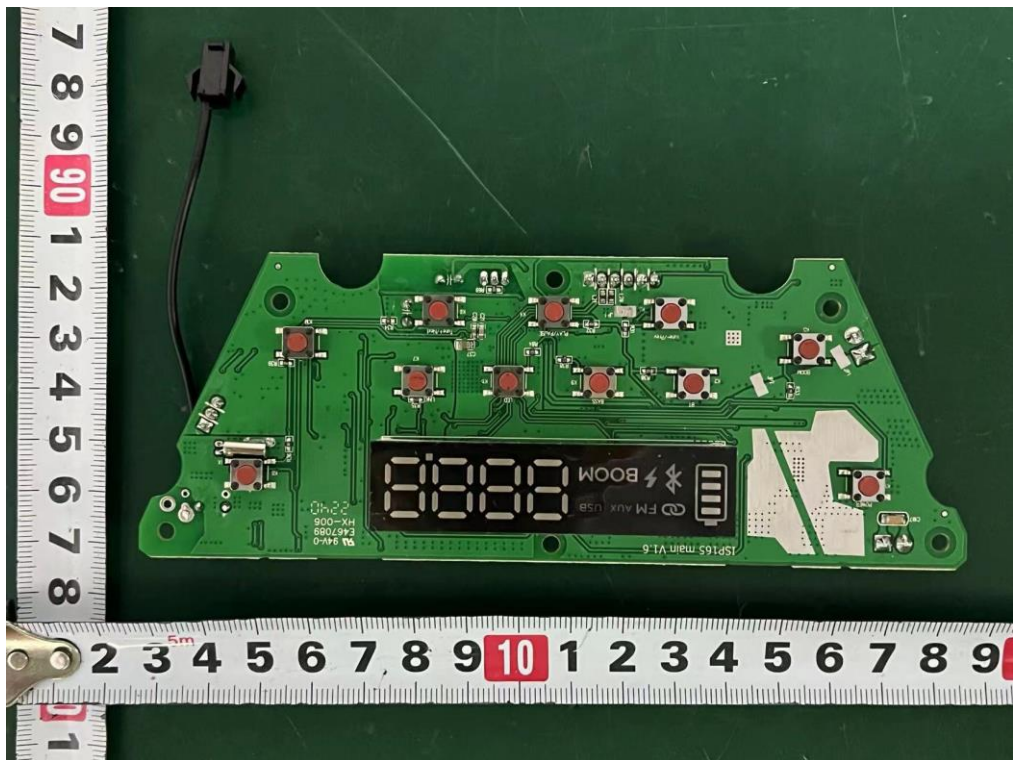

Internal Photos
M/N: PATHFINDER™ GO

Internal Photos
M/N: PATHFINDER™ GO

Internal Photos
M/N: PATHFINDER™ GO

Internal Photos
M/N: PATHFINDER™ GO

Internal Photos
M/N: PATHFINDER™ GO

Internal Photos
M/N: PATHFINDER™ GO

Bluetooth
Antenna

Internal Photos
M/N: PATHFINDER™ GO

Internal Photos
M/N: PATHFINDER™ GO

New AMP IC board

Internal Photos
M/N: PATHFINDER™ GO

Internal Photos
M/N: PATHFINDER™ GO

Internal Photos
M/N: PATHFINDER™ GO