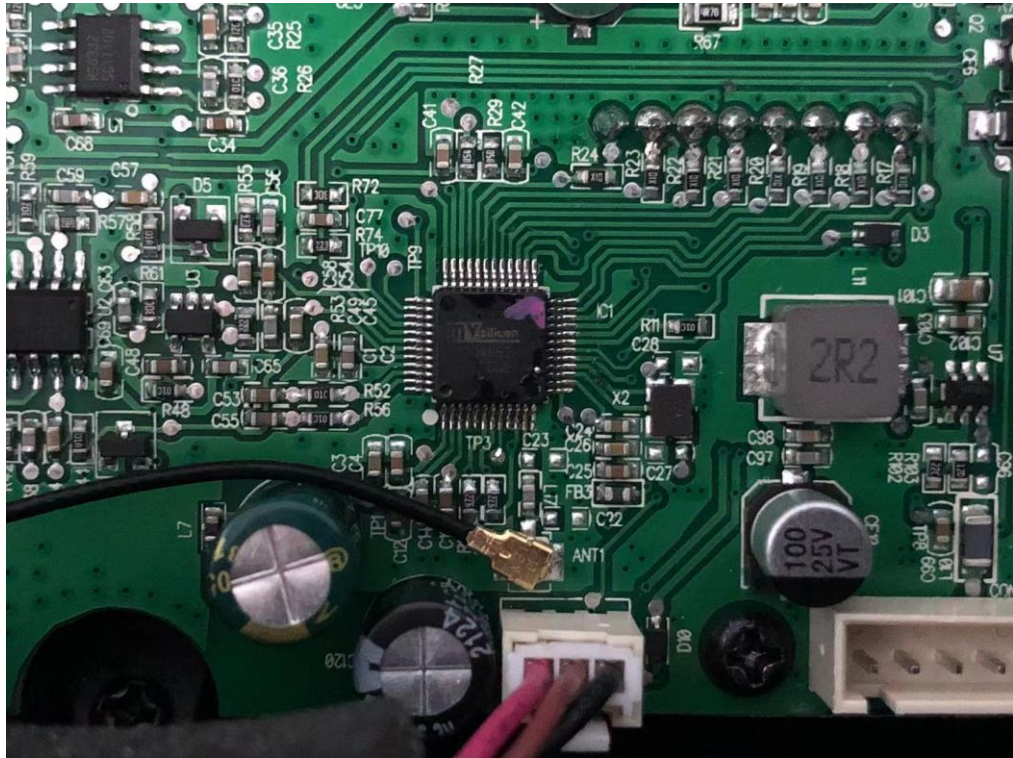

Internal Photos
M/N: PATHFINDER™ GO

Internal Photos
M/N: PATHFINDER™ GO

Internal Photos
M/N: PATHFINDER™ GO

Internal Photos
M/N: PATHFINDER™ GO

Internal Photos
M/N: PATHFINDER™ GO

Internal Photos
M/N: PATHFINDER™ GO

Bluetooth
Antenna

Internal Photos
M/N: PATHFINDER™ GO

Internal Photos
M/N: PATHFINDER™ GO

New AMP IC board

Internal Photos
M/N: PATHFINDER™ GO

Internal Photos
M/N: PATHFINDER™ GO

Internal Photos
M/N: PATHFINDER™ GO