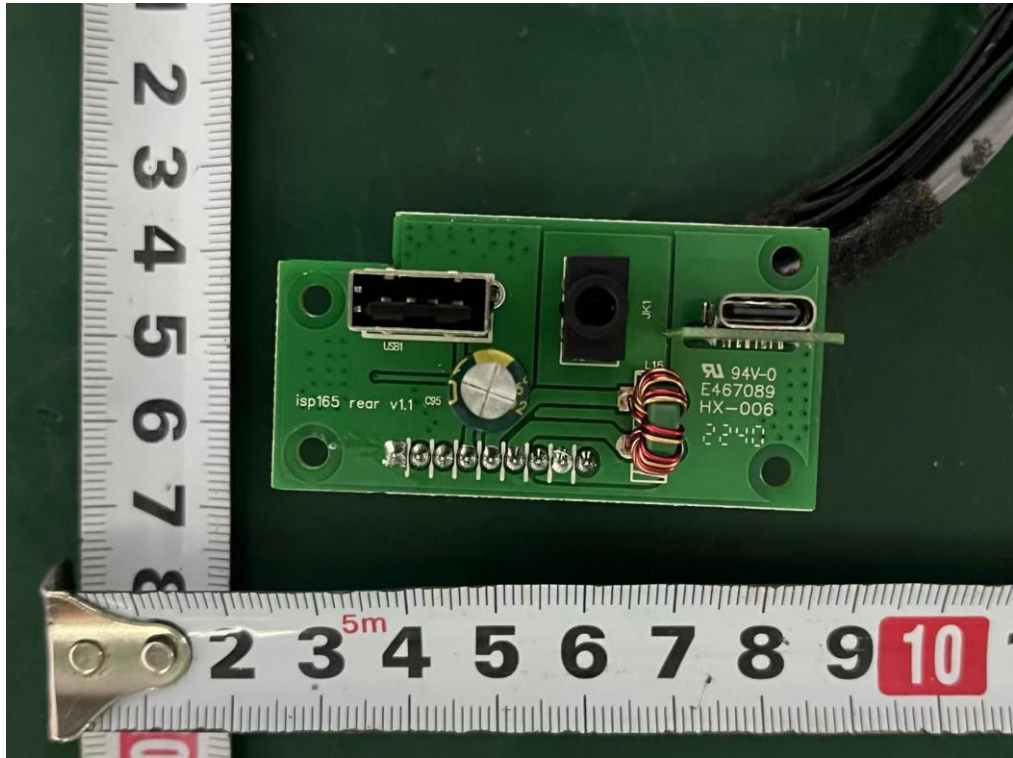

Internal Photos
M/N: PATHFINDER™ GO

Internal Photos
M/N: PATHFINDER™ GO

Internal Photos
M/N: PATHFINDER™ GO

Internal Photos
M/N: PATHFINDER™ GO

Internal Photos
M/N: PATHFINDER™ GO

Internal Photos
M/N: PATHFINDER™ GO

Bluetooth
Antenna

Internal Photos
M/N: PATHFINDER™ GO

Internal Photos
M/N: PATHFINDER™ GO

New AMP IC board

Internal Photos
M/N: PATHFINDER™ GO

Internal Photos
M/N: PATHFINDER™ GO

Internal Photos
M/N: PATHFINDER™ GO