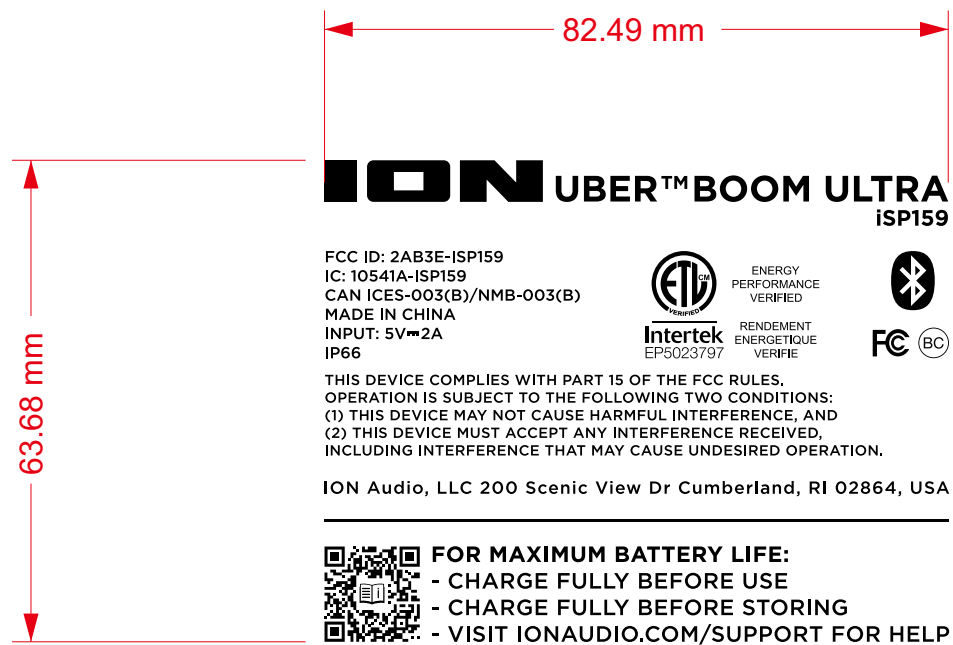

27.05 mm

ION UBER™ BOOM ULTRA iSP159

FCC ID: 2AB3E-ISP159
IC: 10541A-ISP159
CAN ICES-003(B)/NMB-003(B)
MADE IN CHINA
INPUT: 5V=2A
IP66

 ENERGY PERFORMANCE VERIFIED
 RENDEMENT ENERGETIQUE VERIFIE
EP5023797

ION Audio, LLC 200 Scenic View Dr Cumberland, RI 02864, USA

 **FOR MAXIMUM BATTERY LIFE:**
- CHARGE FULLY BEFORE USE
- CHARGE FULLY BEFORE STORING
- VISIT IONAUDIO.COM/SUPPORT FOR HELP

126.13 mm

82.49 mm

63.68 mm

ION UBER™ BOOM ULTRA iSP159

FCC ID: 2AB3E-ISP159
IC: 10541A-ISP159
CAN ICES-003(B)/NMB-003(B)
MADE IN CHINA
INPUT: 5V=2A
IP66

 ENERGY PERFORMANCE VERIFIED
 RENDEMENT ENERGETIQUE VERIFIE
EP5023797