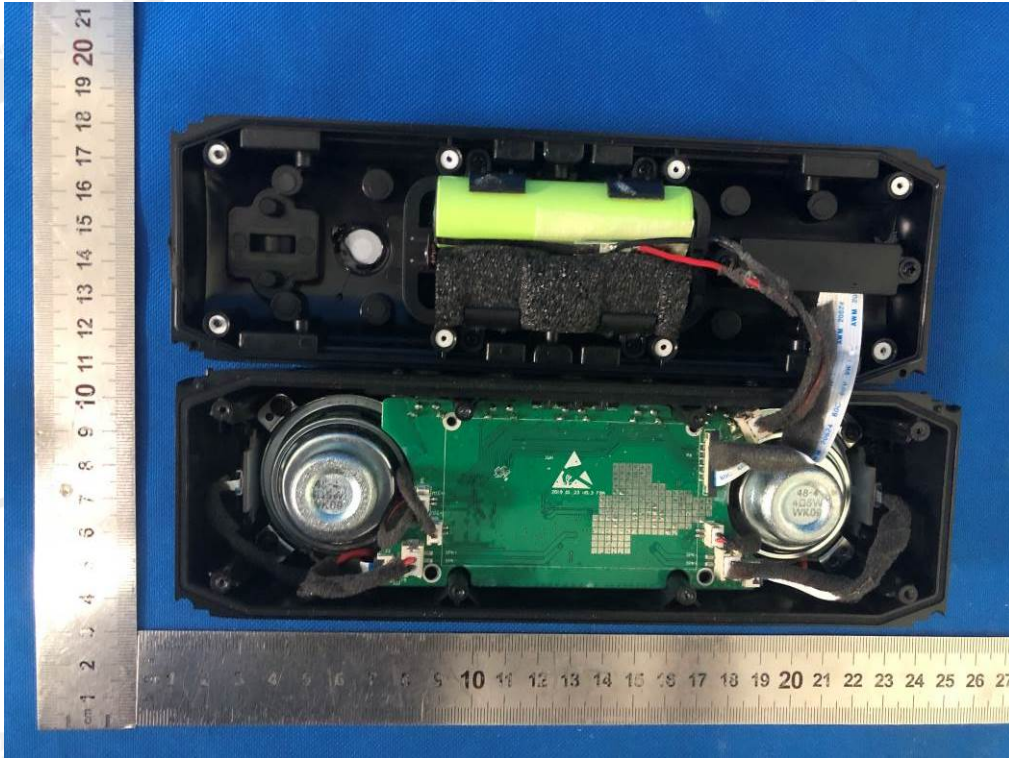

Model No.: SIAM JAM

BT Antenna

END OF REPORT