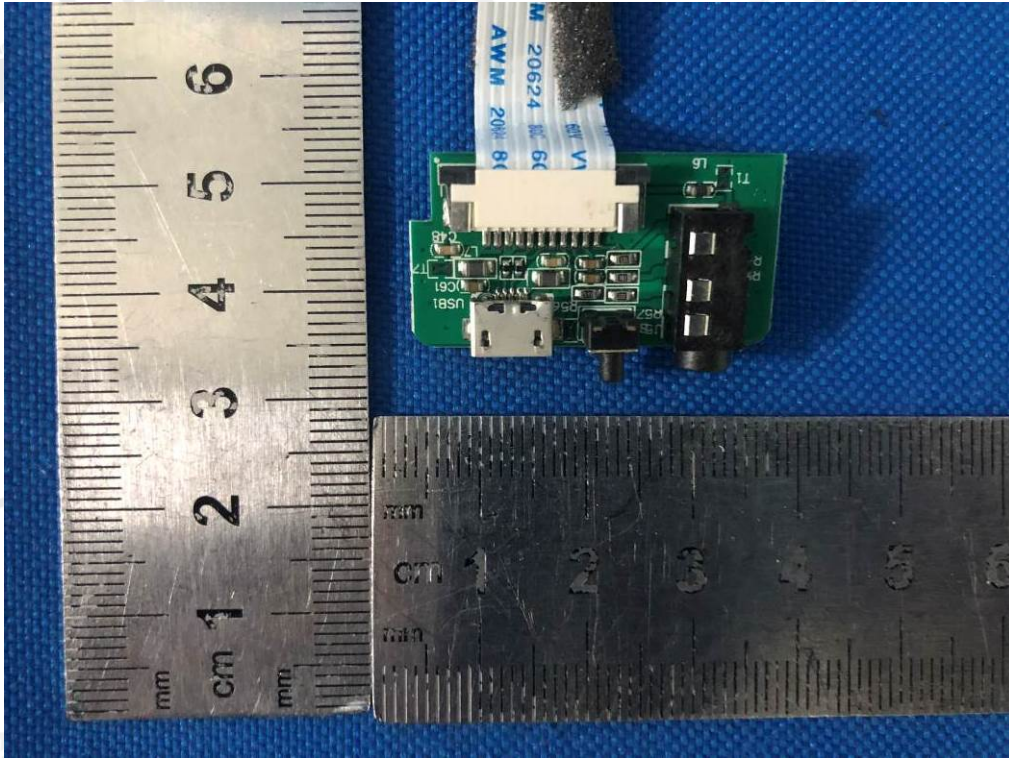

Model No.: SIAM JAM

BT Antenna

END OF REPORT