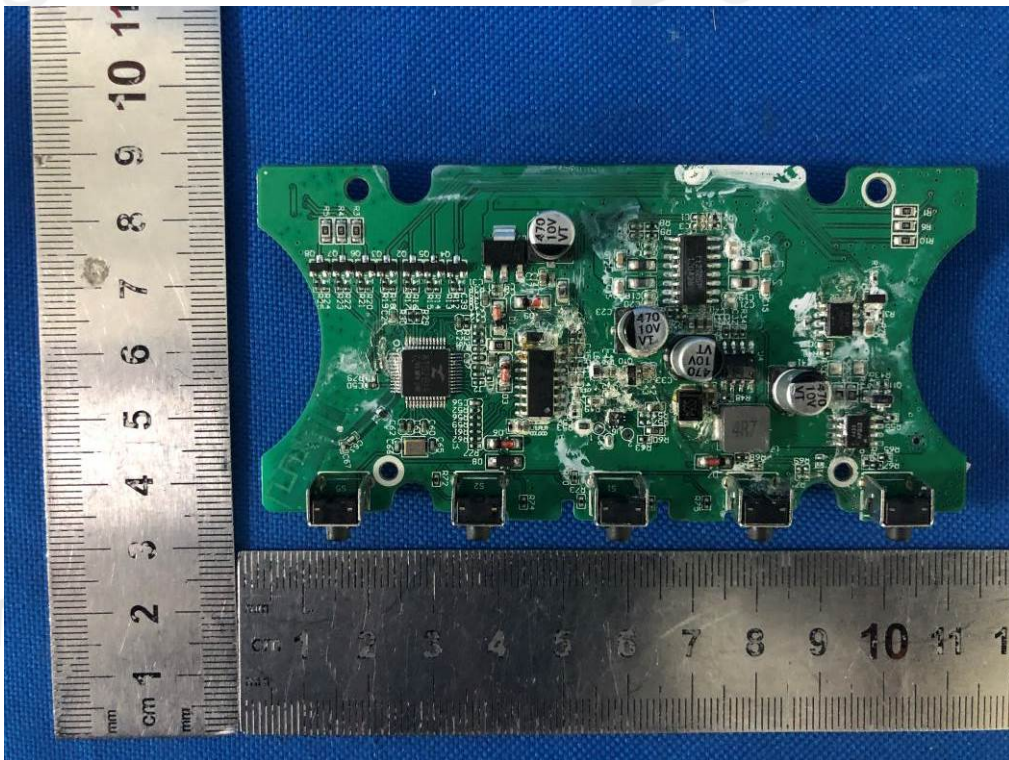

Model No.: SIAM JAM

BT Antenna

END OF REPORT