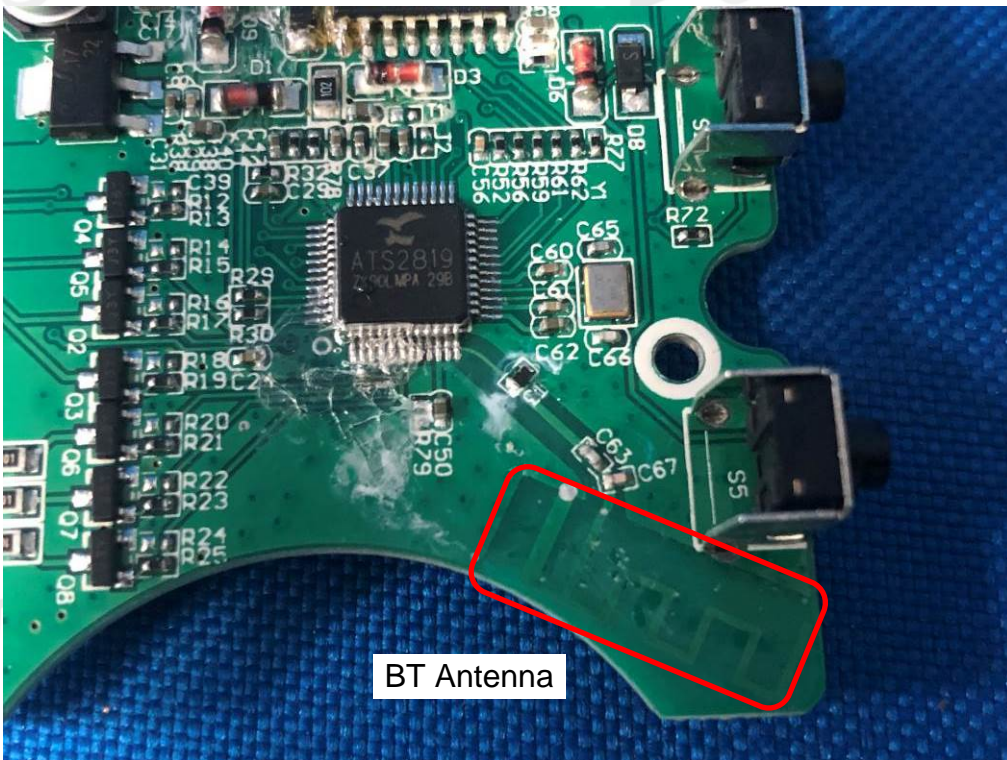

Model No.: SIAM JAM

BT Antenna

END OF REPORT