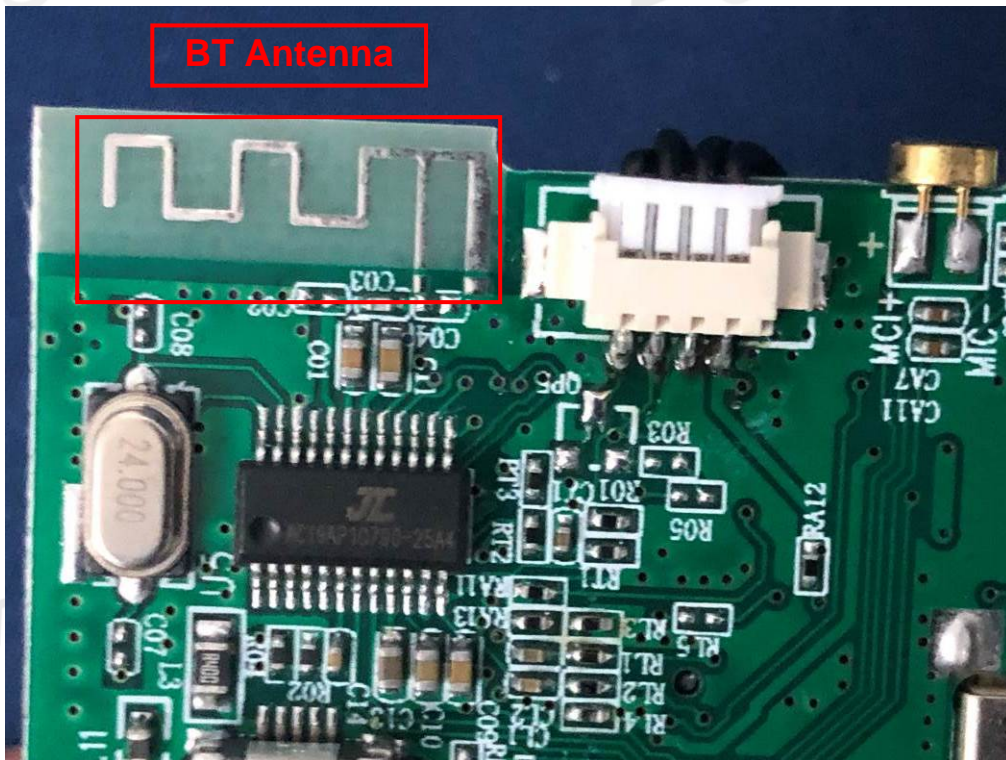

FCC ID: 2AB3E-ISP116A
IC: 10541A-ISP116A

BT Antenna

END OF REPORT