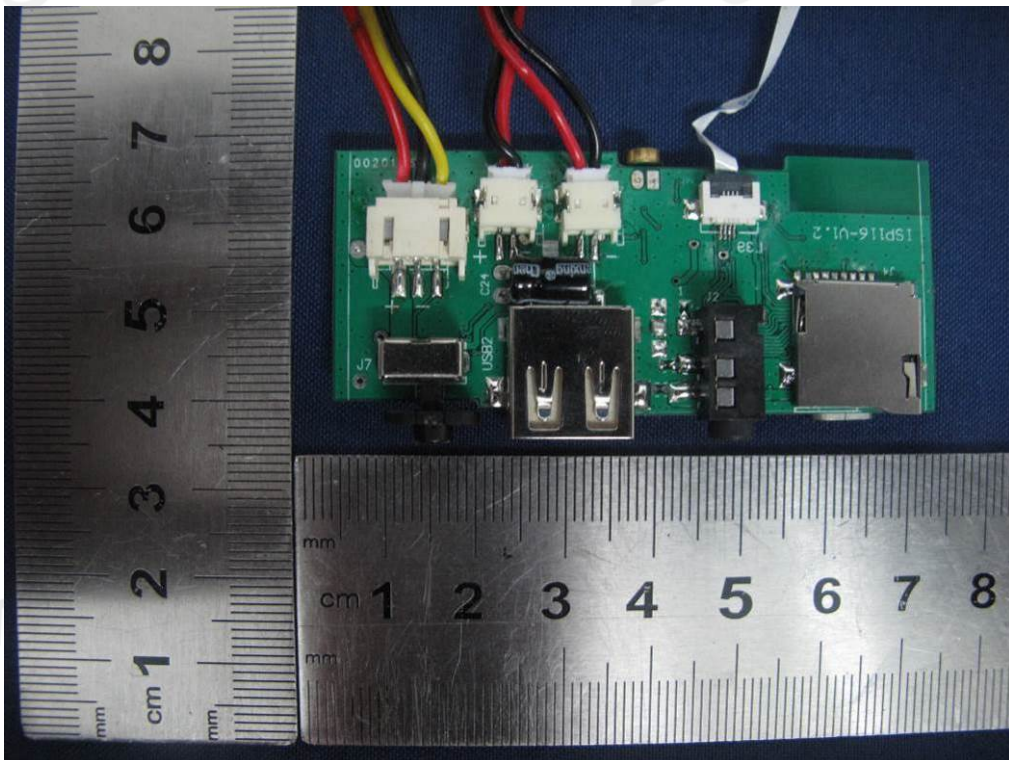

FCC ID: 2AB3E-ISP116A
IC: 10541A-ISP116A

BT Antenna

END OF REPORT