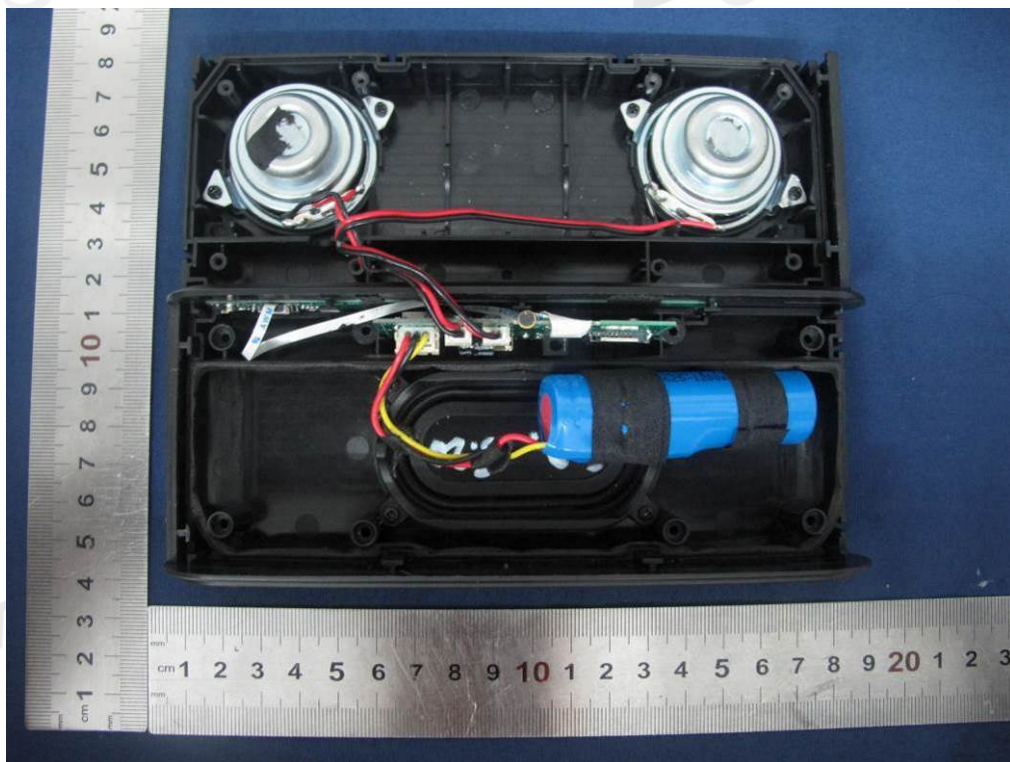

FCC ID: 2AB3E-ISP116A
IC: 10541A-ISP116A

BT Antenna

END OF REPORT