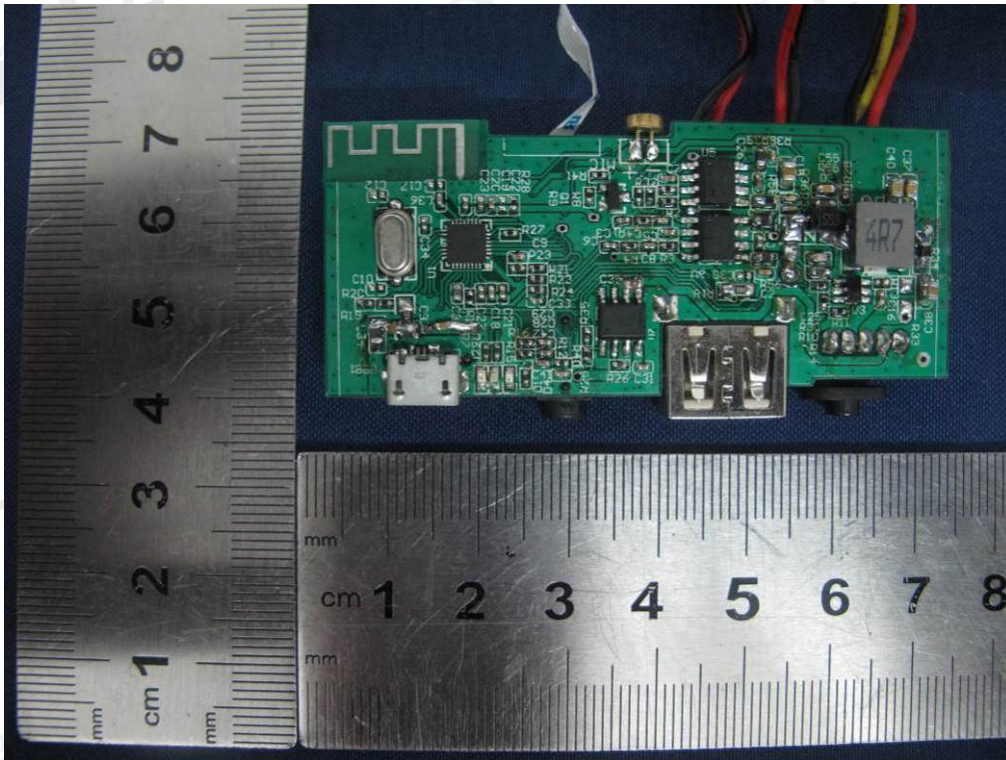

FCC ID: 2AB3E-ISP116A
IC: 10541A-ISP116A

BT Antenna

END OF REPORT