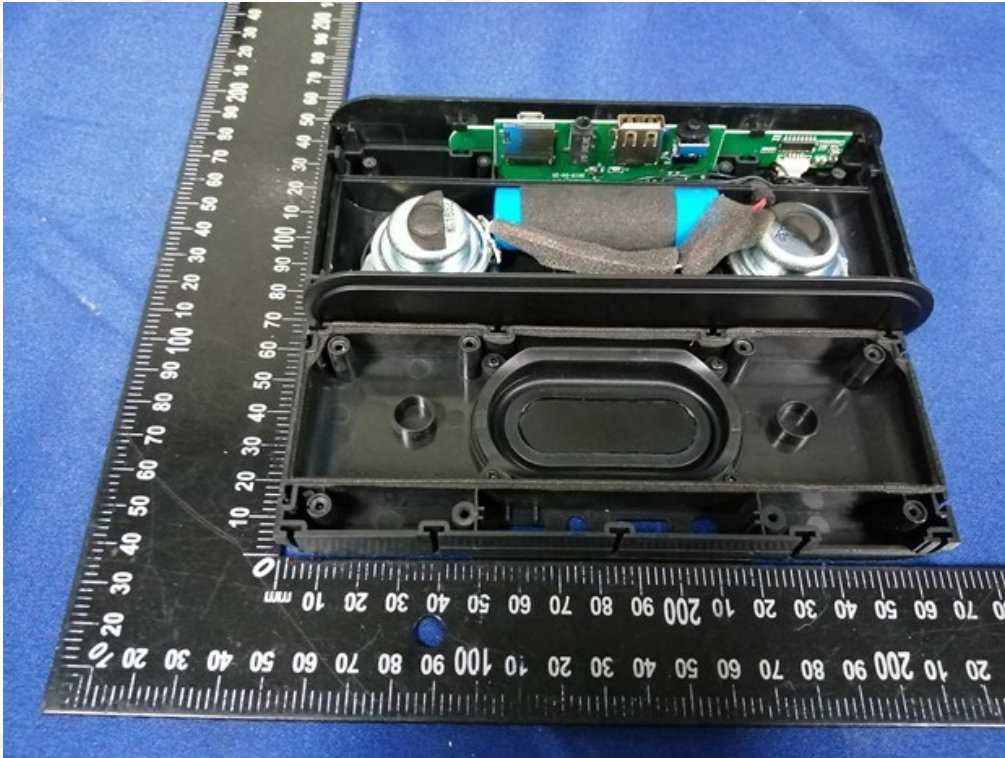

Model No.: GO ROCKER

BT Antenna

END OF REPORT