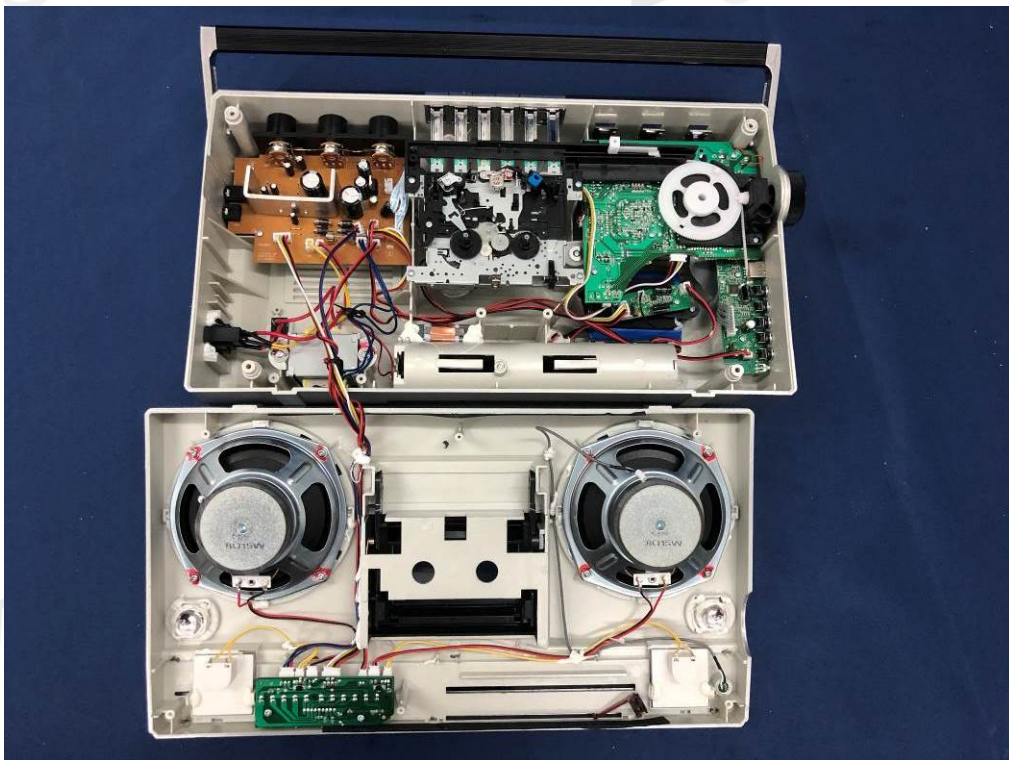

Model No.: BOOMOX DELUXE

BT Antenna

END OF REPORT