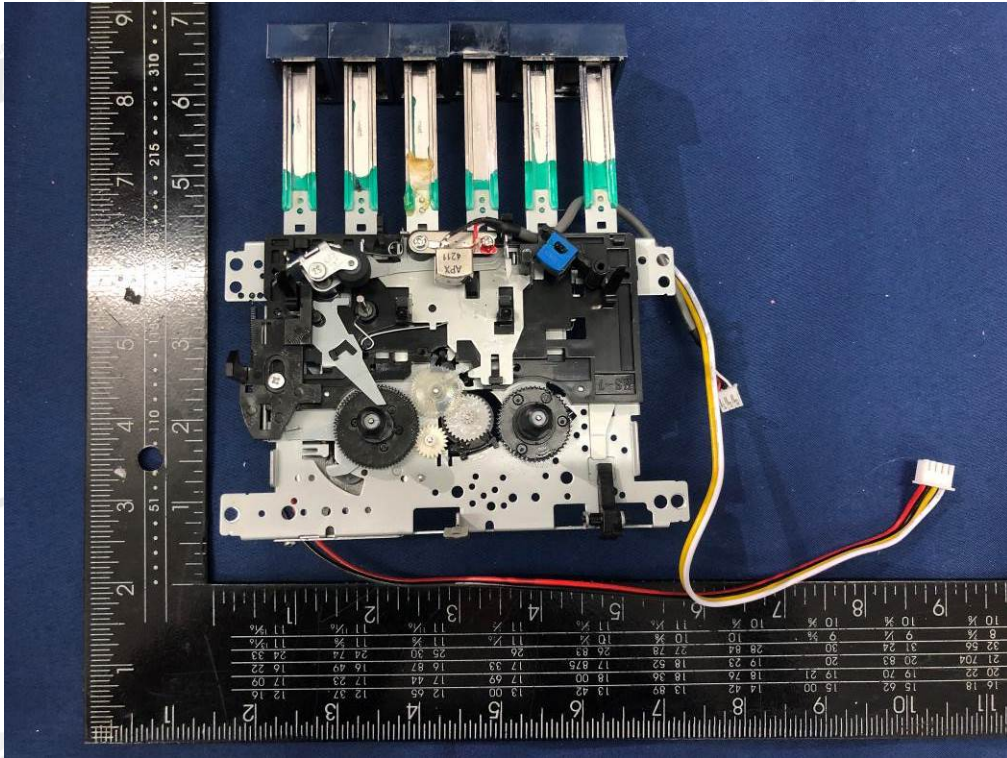

Model No.: BOOMOX DELUXE

BT Antenna

END OF REPORT