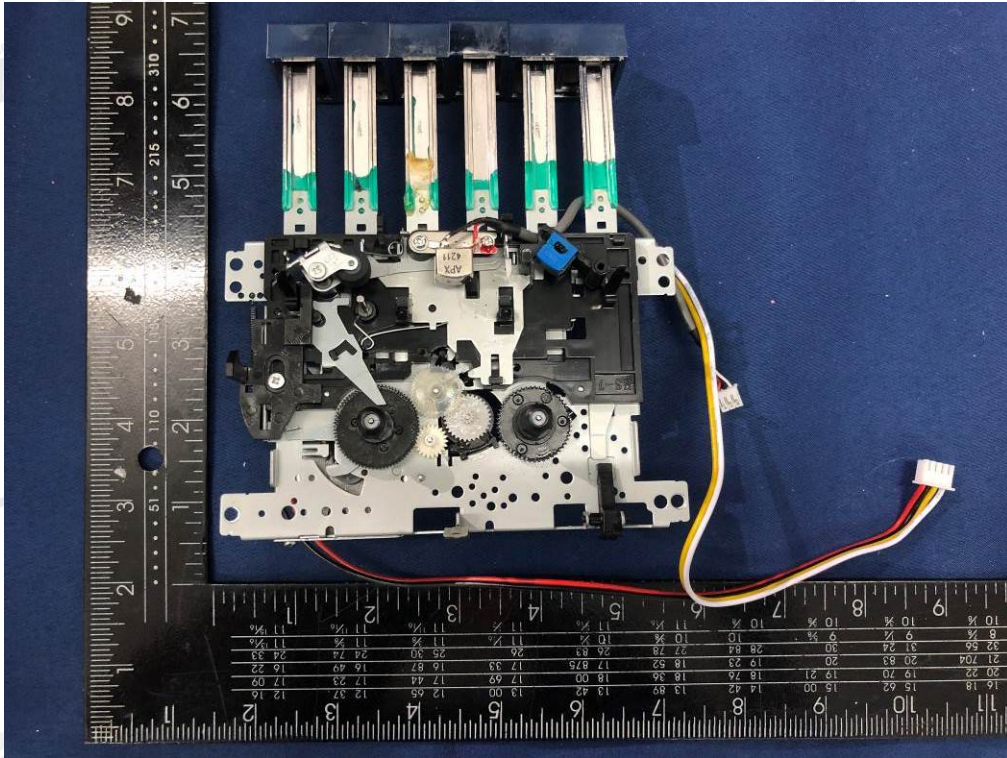

Model No.: STREET ROCKER

BT Antenna

END OF REPORT