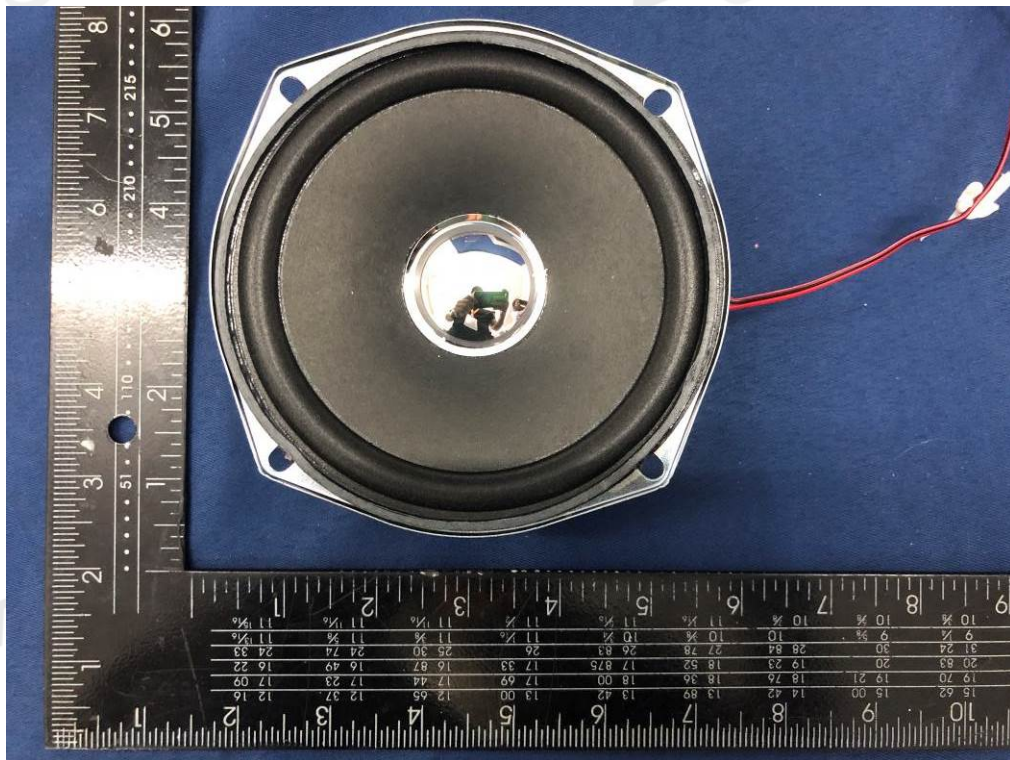

Model No.: STREET ROCKER

BT Antenna

END OF REPORT