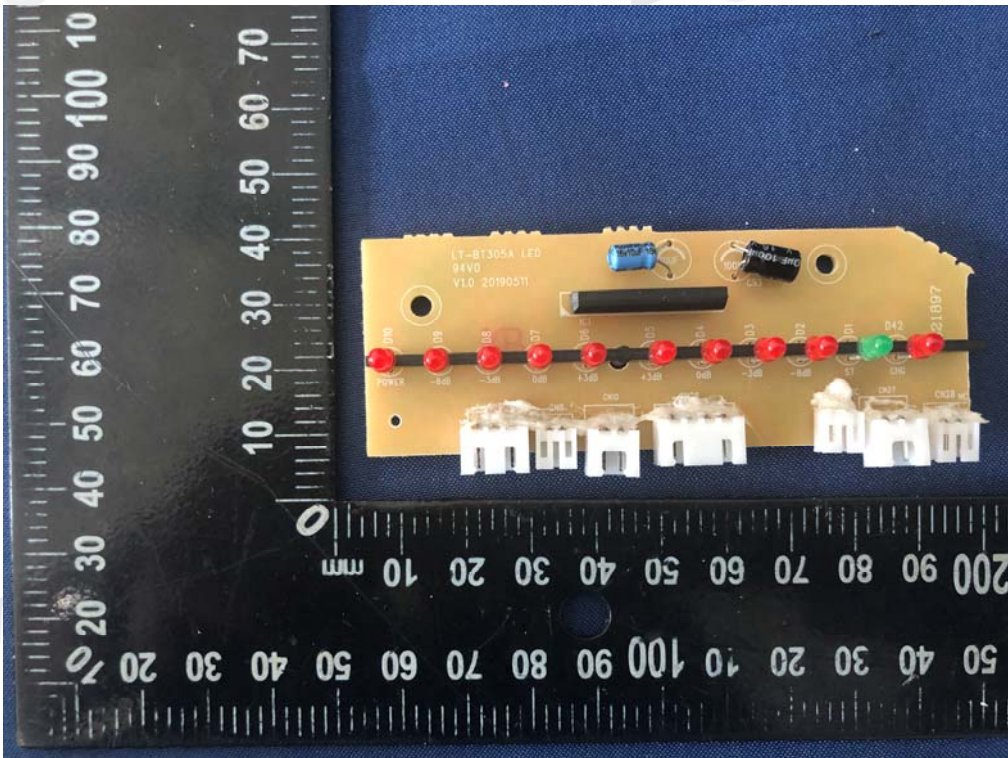

Model No.: STREET ROCKER

BT Antenna

END OF REPORT