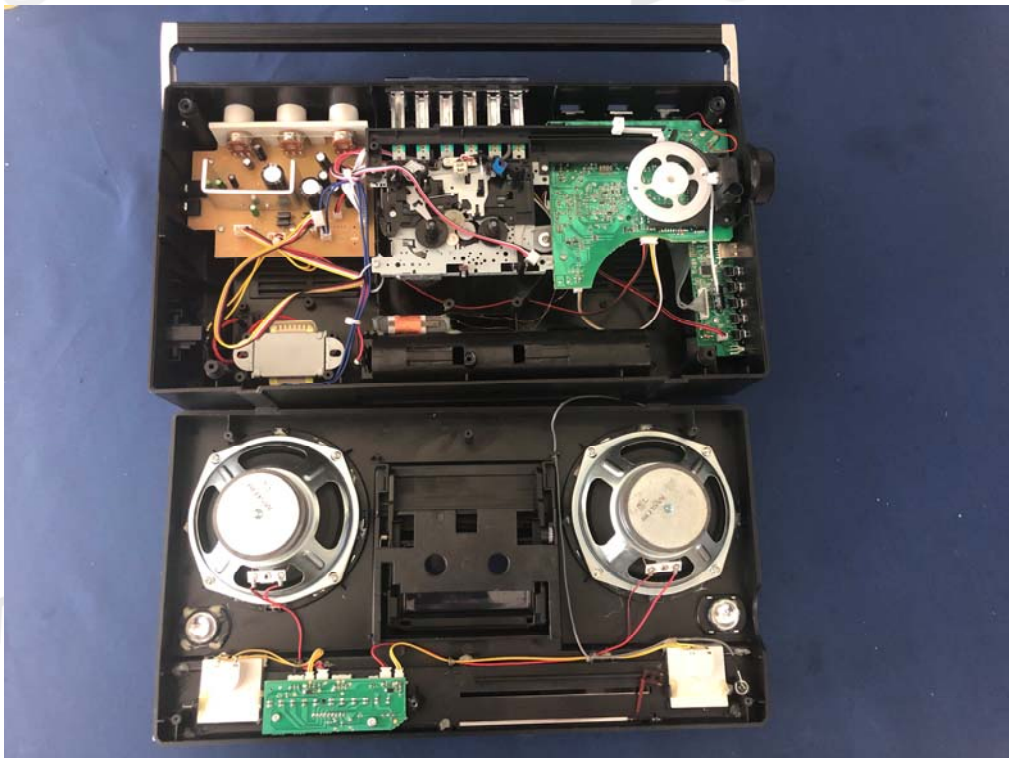

Model No.: STREET ROCKER

BT Antenna

END OF REPORT