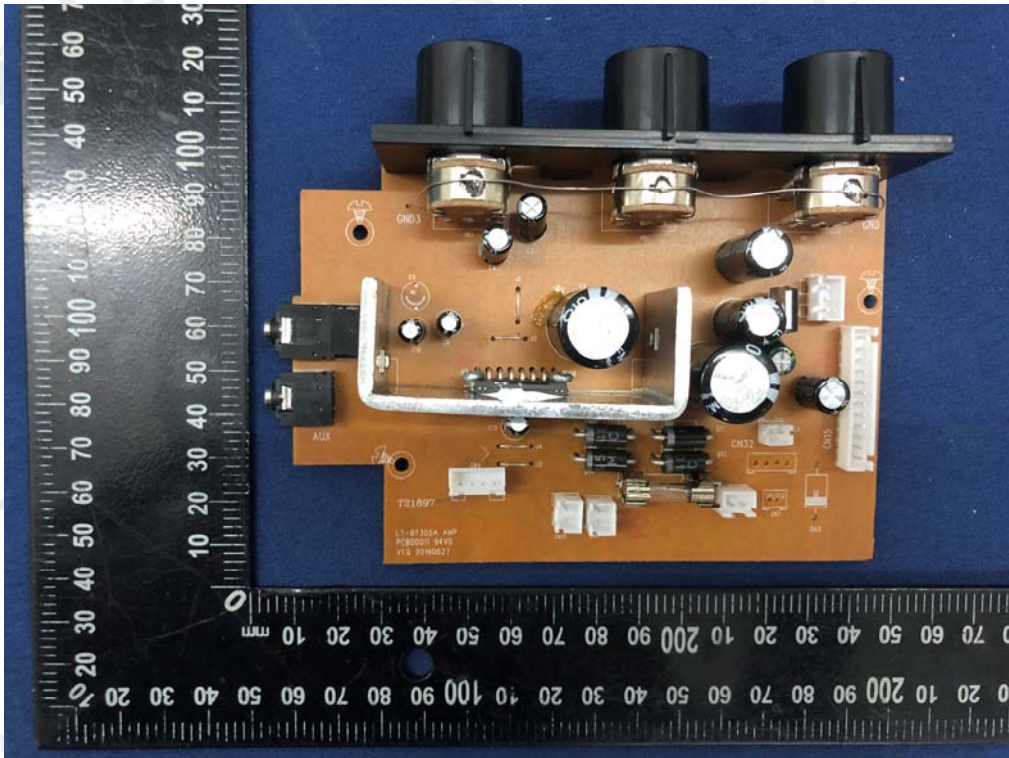

Model No.: STREET ROCKER

BT Antenna

END OF REPORT