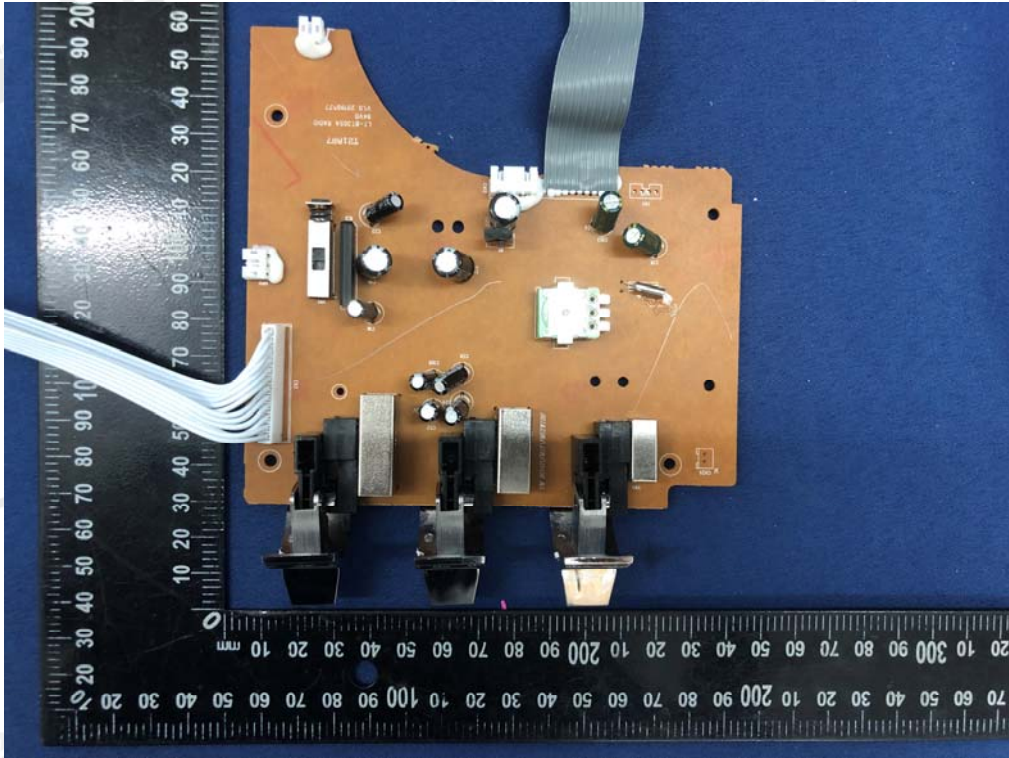

Model No.: STREET ROCKER

BT Antenna

END OF REPORT