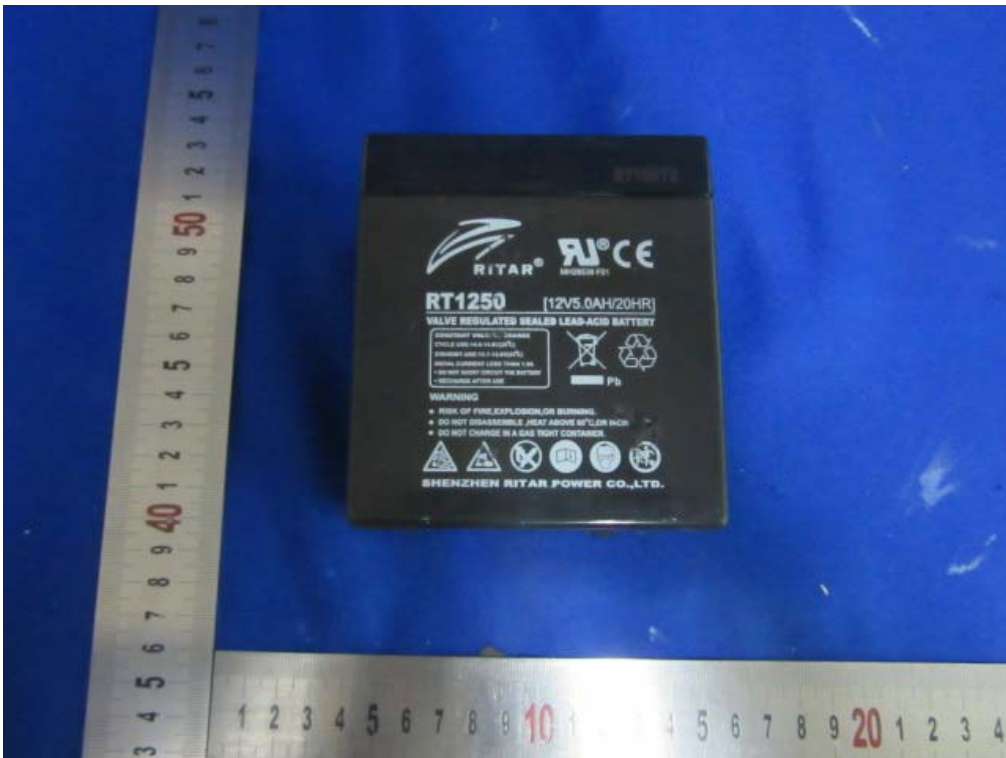

**Internal Photos**  
M/N: iPK3 KARAOKE STAR PLUS

**Internal Photos**  
M/N: iPK3 KARAOKE STAR PLUS

**Internal Photos**  
M/N: iPK3 KARAOKE STAR PLUS

**Internal Photos**  
M/N: iPK3 KARAOKE STAR PLUS

**Internal Photos**  
M/N: iPK3 KARAOKE STAR PLUS

Bluetooth  
Antenna

**Internal Photos**  
M/N: iPK3 KARAOKE STAR PLUS