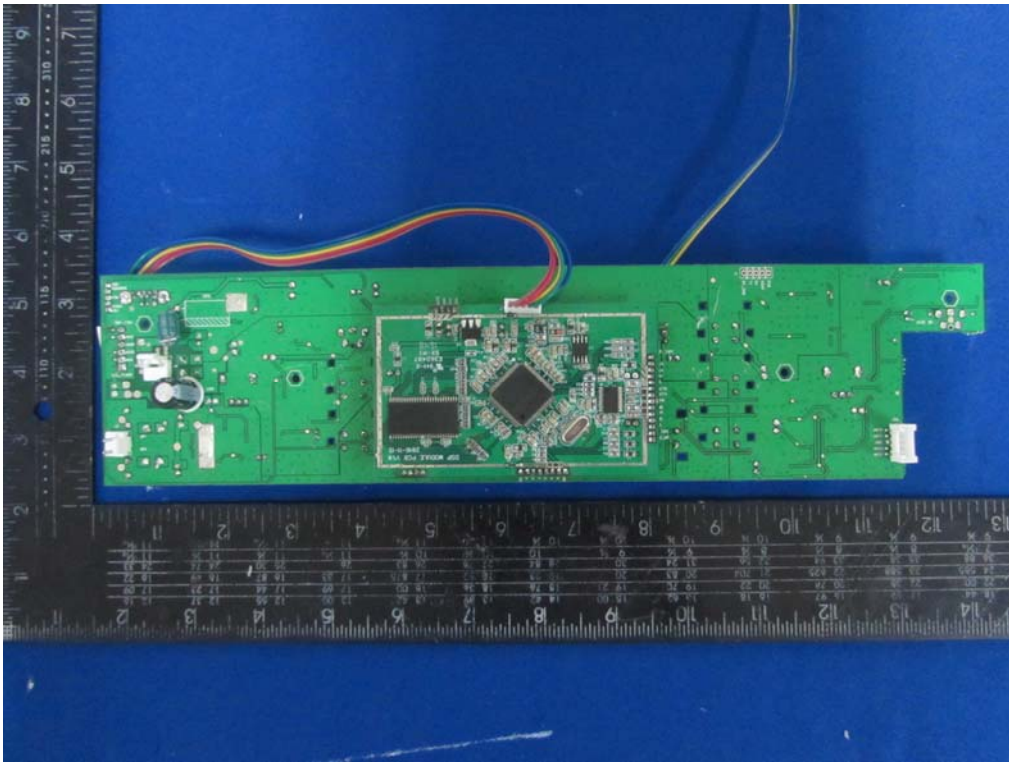

**Internal Photos**  
M/N: iPK3 KARAOKE STAR PLUS

**Internal Photos**  
M/N: iPK3 KARAOKE STAR PLUS

**Internal Photos**  
M/N: iPK3 KARAOKE STAR PLUS

**Internal Photos**  
M/N: iPK3 KARAOKE STAR PLUS

**Internal Photos**  
M/N: iPK3 KARAOKE STAR PLUS

Bluetooth  
Antenna

**Internal Photos**  
M/N: iPK3 KARAOKE STAR PLUS

## Internal Photos

M/N: iPK3 KARAOKE STAR PLUS

Antenna  
ipex  
connector