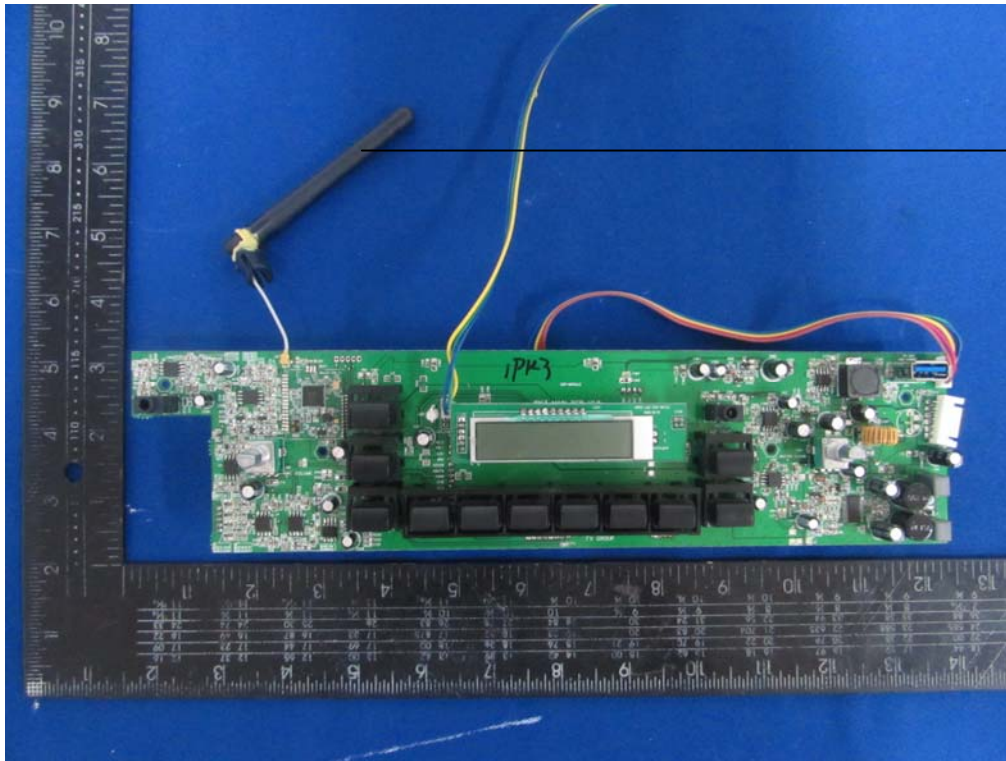

**Internal Photos**  
M/N: iPK3 KARAOKE STAR PLUS

**Internal Photos**  
M/N: iPK3 KARAOKE STAR PLUS

**Internal Photos**  
M/N: iPK3 KARAOKE STAR PLUS

**Internal Photos**  
M/N: iPK3 KARAOKE STAR PLUS

**Internal Photos**  
M/N: iPK3 KARAOKE STAR PLUS

Bluetooth  
Antenna

**Internal Photos**  
M/N: iPK3 KARAOKE STAR PLUS

## Internal Photos

M/N: iPK3 KARAOKE STAR PLUS

Antenna  
ipex  
connector