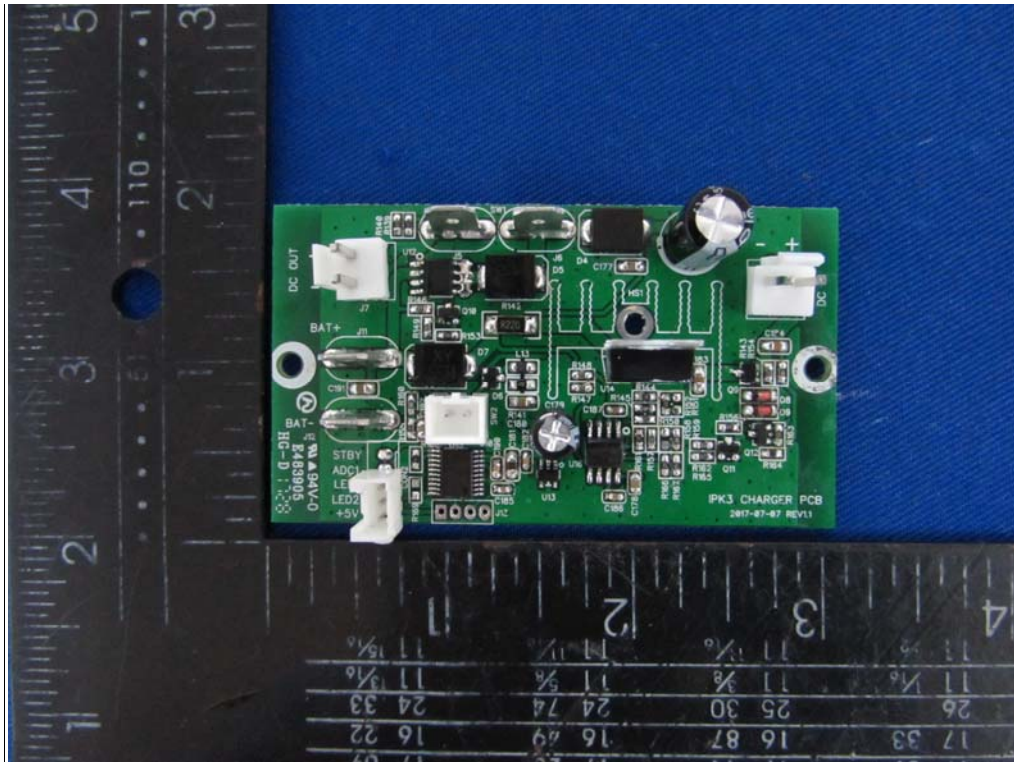

**Internal Photos**  
M/N: iPK3 KARAOKE STAR PLUS

**Internal Photos**  
M/N: iPK3 KARAOKE STAR PLUS

**Internal Photos**  
M/N: iPK3 KARAOKE STAR PLUS

**Internal Photos**  
M/N: iPK3 KARAOKE STAR PLUS

**Internal Photos**  
M/N: iPK3 KARAOKE STAR PLUS

Bluetooth  
Antenna

**Internal Photos**  
M/N: iPK3 KARAOKE STAR PLUS

## Internal Photos

M/N: iPK3 KARAOKE STAR PLUS

Antenna  
ipex  
connector