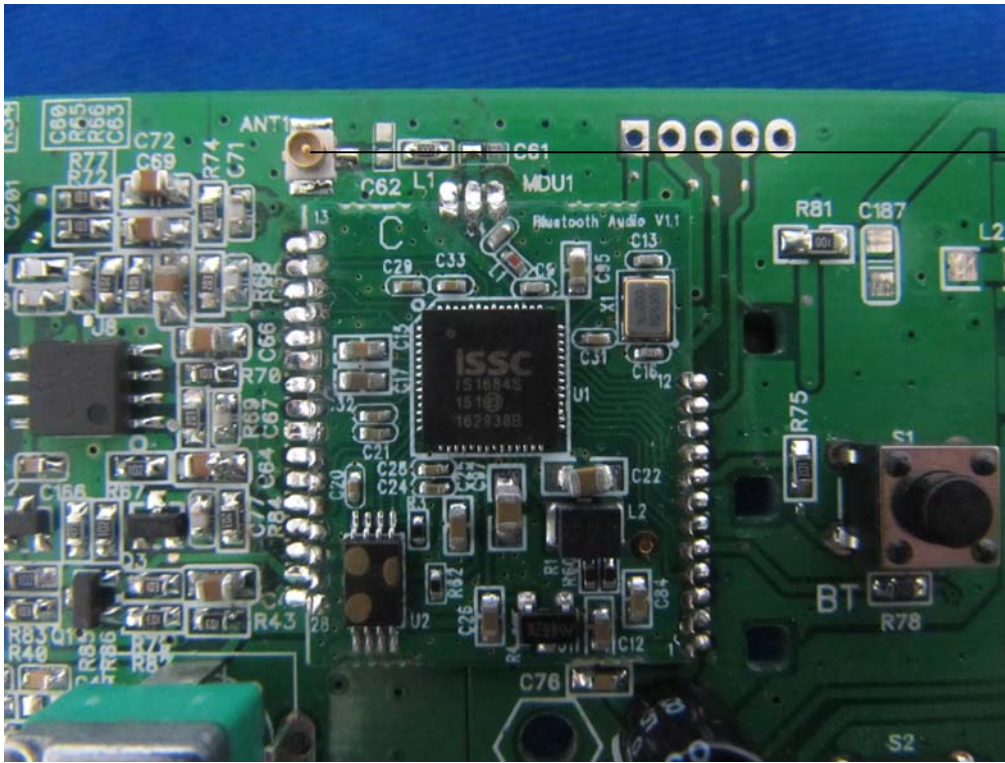

Bluetooth  
Antenna

**Internal Photos**  
M/N: iPK3 KARAOKE STAR PLUS

## Internal Photos

M/N: iPK3 KARAOKE STAR PLUS

Antenna  
ipex  
connector