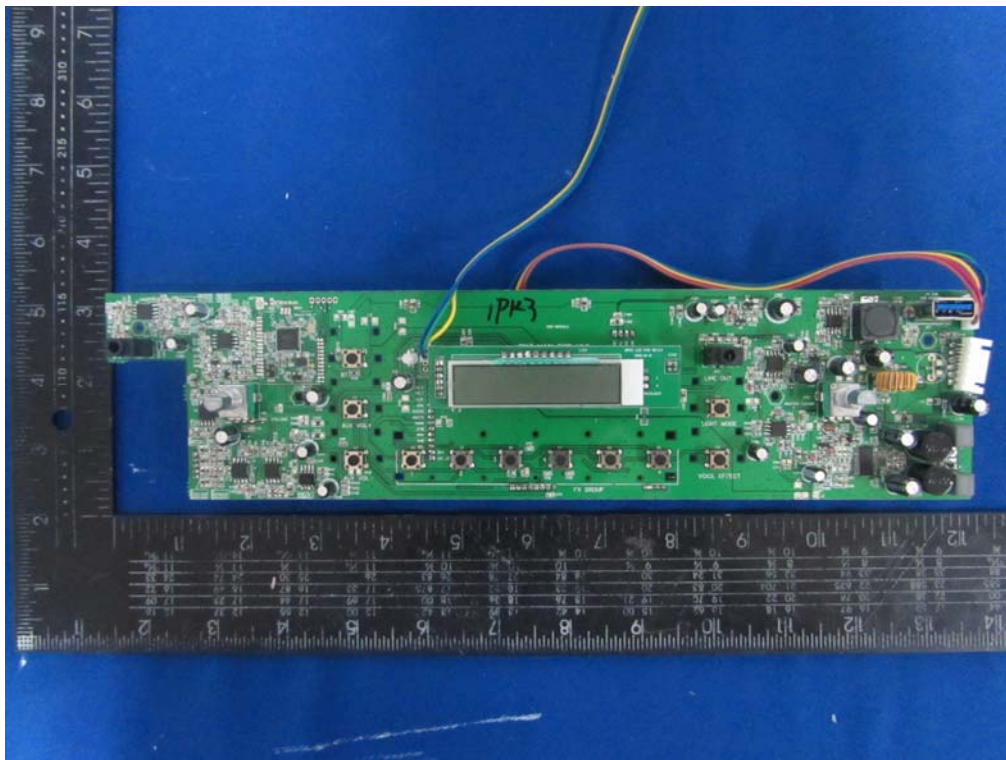

**Internal Photos**  
M/N: iPK3 KARAOKE STAR PLUS

**Internal Photos**  
M/N: iPK3 KARAOKE STAR PLUS

**Internal Photos**  
M/N: iPK3 KARAOKE STAR PLUS

**Internal Photos**  
M/N: iPK3 KARAOKE STAR PLUS

**Internal Photos**  
M/N: iPK3 KARAOKE STAR PLUS

Bluetooth  
Antenna

**Internal Photos**  
M/N: iPK3 KARAOKE STAR PLUS

## Internal Photos

M/N: iPK3 KARAOKE STAR PLUS

Antenna  
ipex  
connector