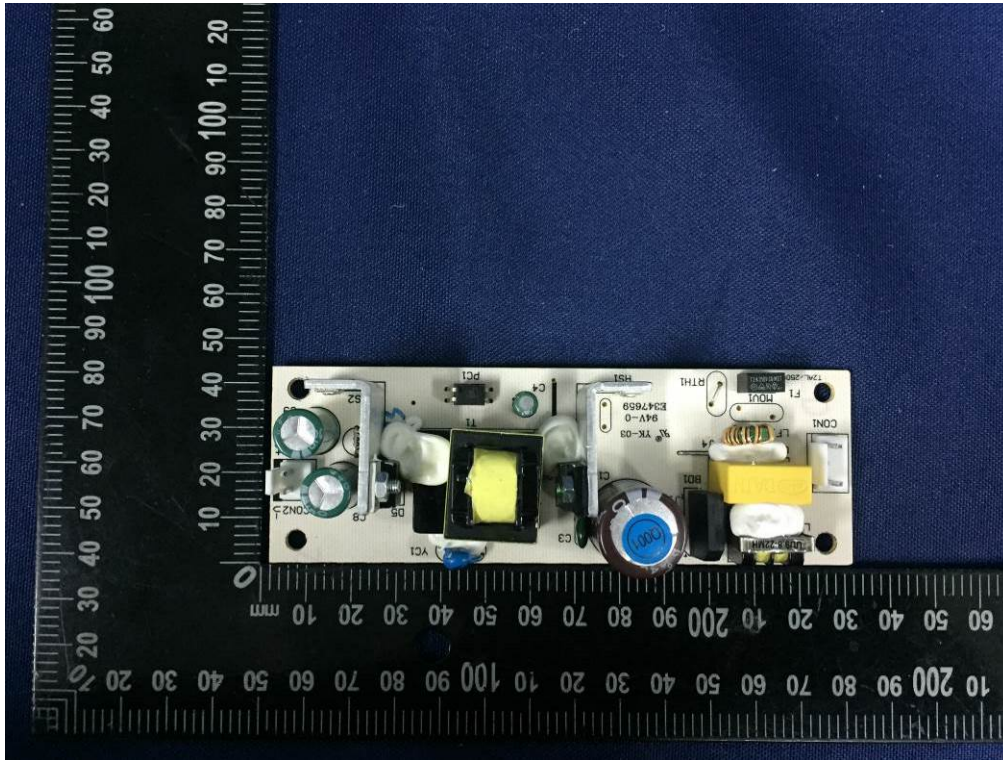

Model No.: ARENA

Built-in Power board: JFY40A-160250

Built-in Power board: K40P160250