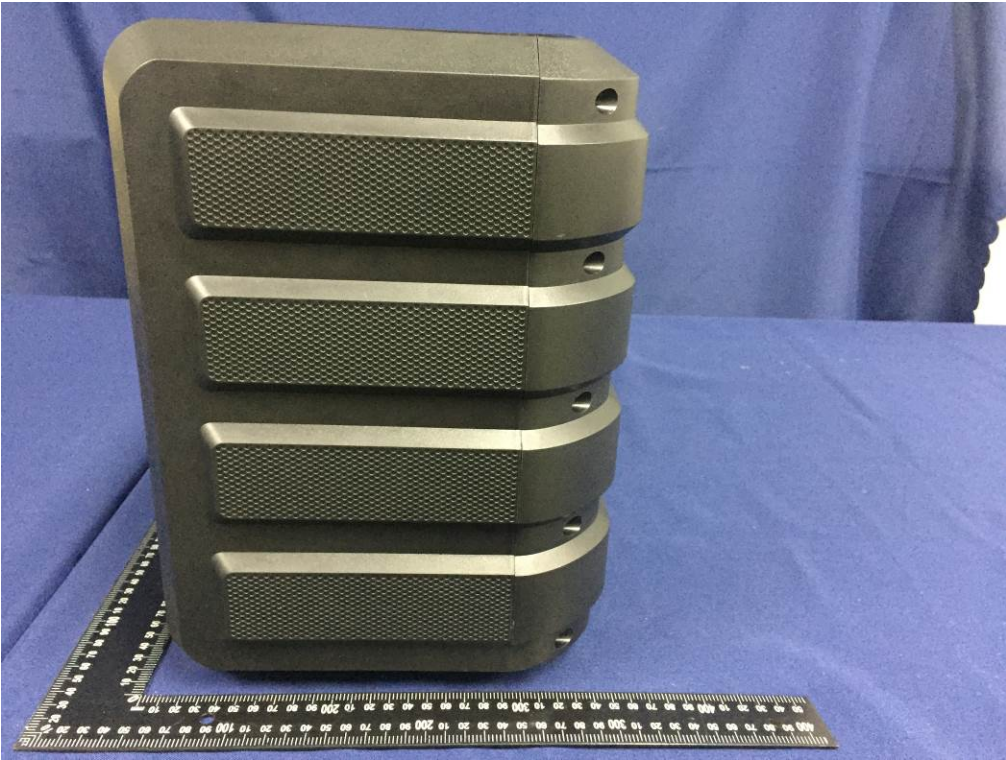

Model No.: ARENA

Built-in Power board: JFY40A-160250

Built-in Power board: K40P160250